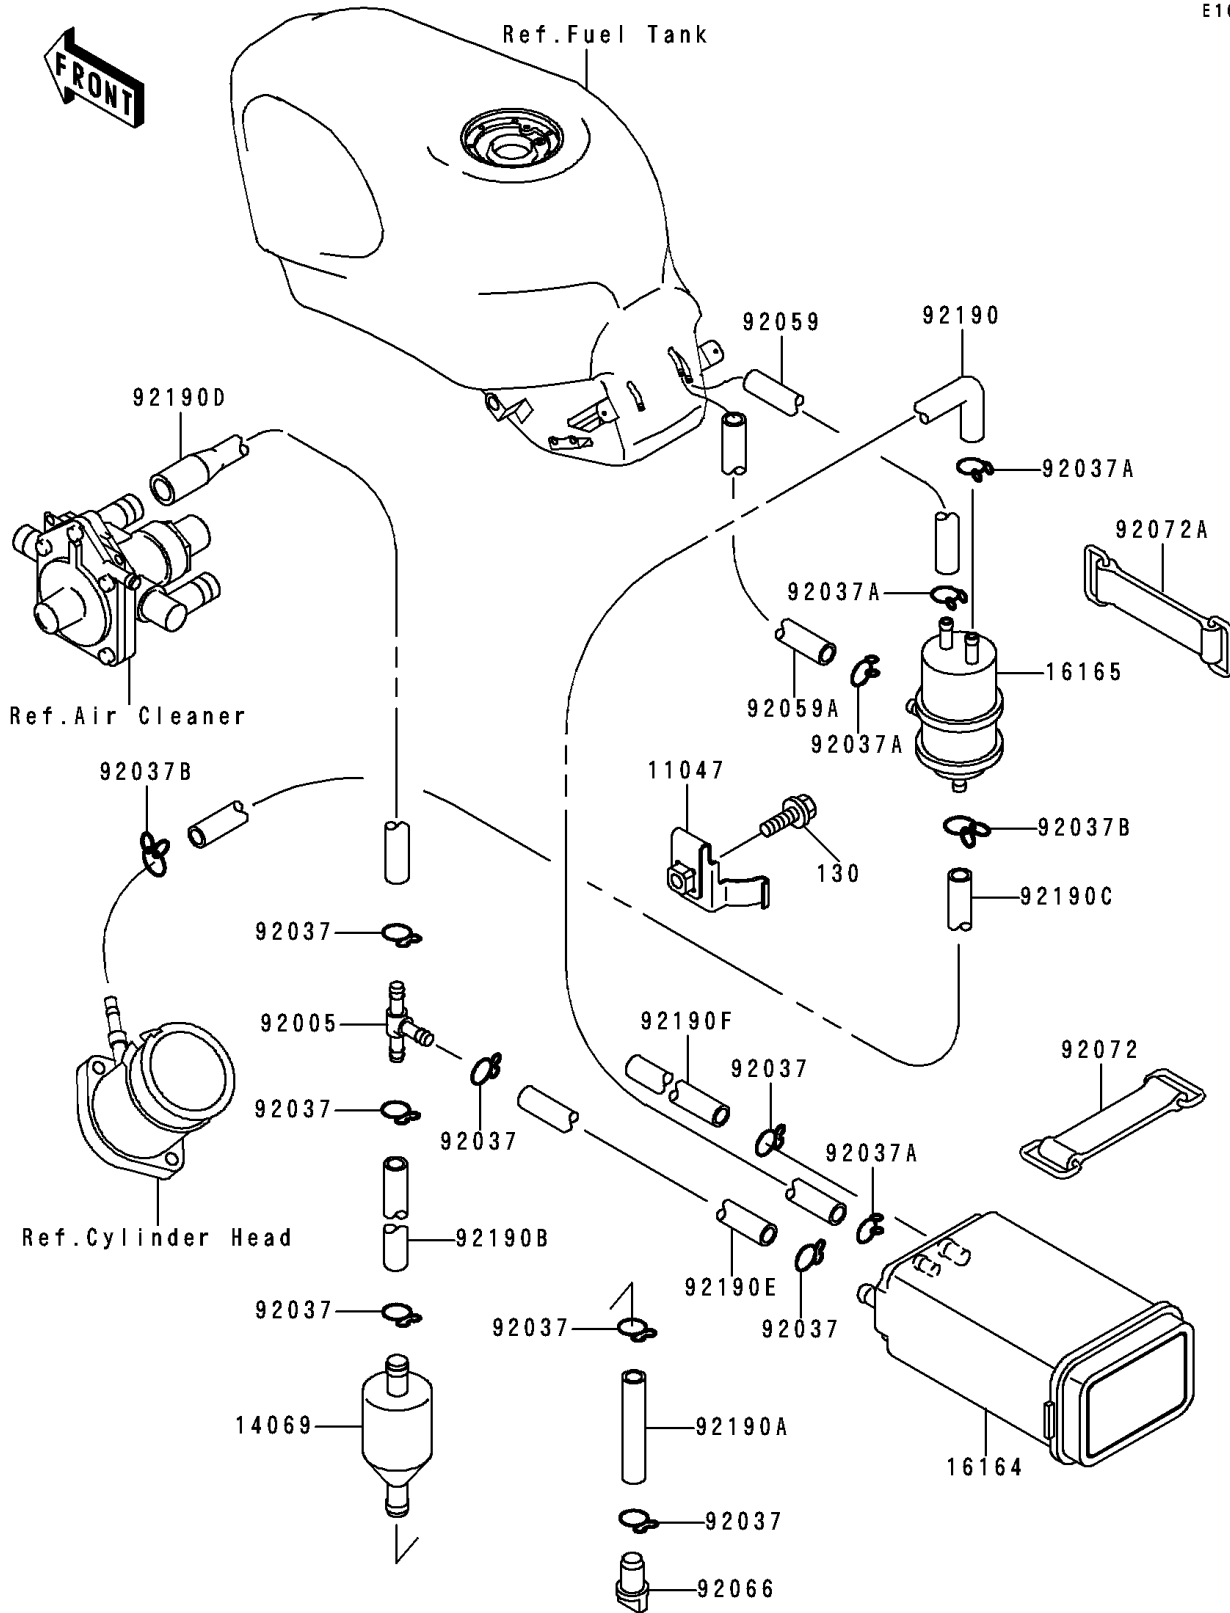

1993 Ninja® ZX™ -6 PARTS DIAGRAM

Fuel Evaporative System

E1650

1993 Ninja® ZX™ -6 PARTS LIST

Fuel Evaporative System

ITEM NAME	PART NUMBER	QUANTITY
BOLT-FLANGED (Ref # 130)	130J0612	1
BRACKET,CANISTER (Ref # 11047)	11047-1990	1
BREATHER (Ref # 14069)	14069-1051	1
CANISTER (Ref # 16164)	16164-1052	1
SEPARATOR (Ref # 16165)	16165-1001	1
FITTING,T-TYPE (Ref # 92005)	92005-1119	1
CLAMP,HOSE (Ref # 92037)	92037-1104	8
CLAMP,TUBE (Ref # 92037A)	92037-147	4
CLAMP (Ref # 92037B)	92037-1712	2
TUBE,5X10X170,BLUE (Ref # 92059)	92059-1496	1
TUBE,5X10X230,RED (Ref # 92059A)	92059-1497	1
PLUG,DRAIN (Ref # 92066)	92066-1211	1
BAND,L=142.1 (Ref # 92072)	92072-006	1
BAND,L=50 (Ref # 92072A)	92072-066	1
TUBE,5X10X690,BLUE (Ref # 92190)	92190-1099	1
TUBE,7X12X45 (Ref # 92190A)	92190-1200	1
TUBE,7X12X160 (Ref # 92190B)	92190-1201	1
TUBE,4X9X651,WHITE (Ref # 92190C)	92190-1440	1
TUBE,L=569,YELLOW (Ref # 92190D)	92190-1441	1
TUBE,7X12X700,YELLOW (Ref # 92190E)	92190-1442	1
TUBE,7X12X1250,GREEN (Ref # 92190F)	92190-1443	1