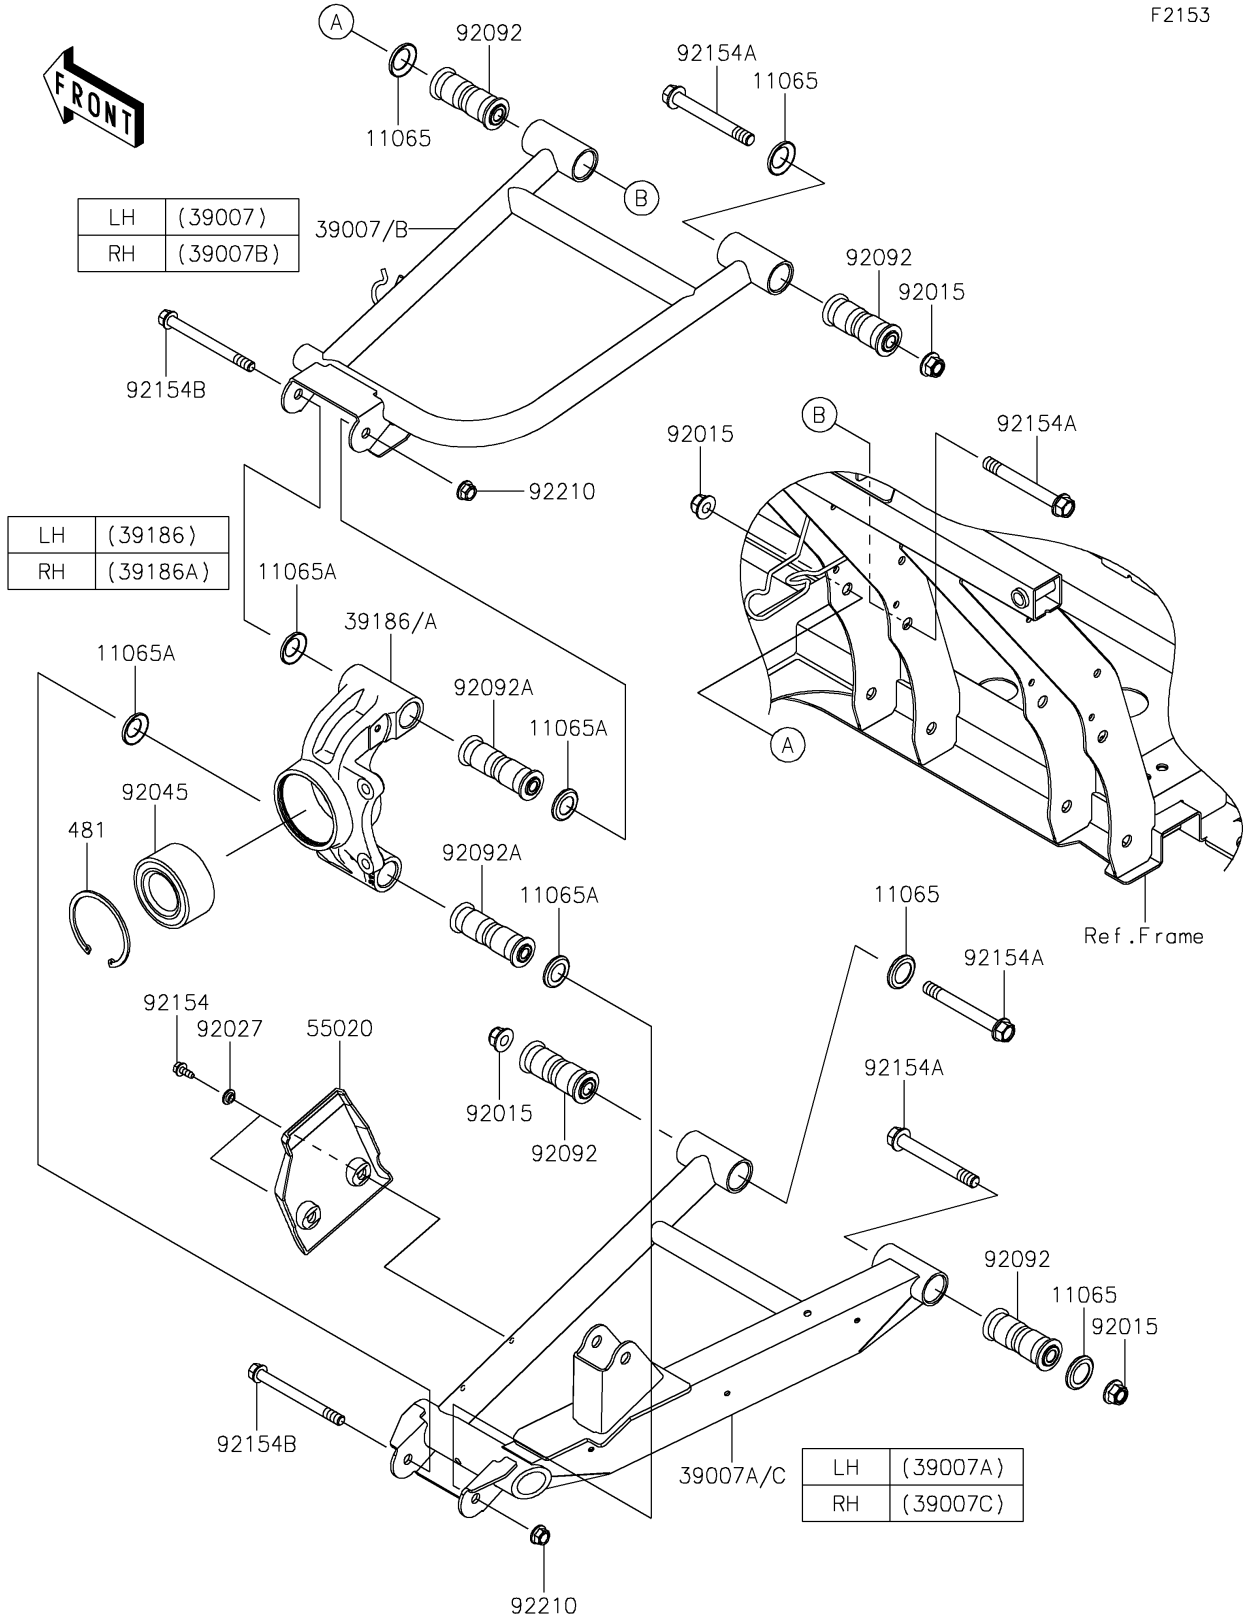

2024 MULE PRO-FXT™ 1000 LE RANCH EDITION PARTS DIAGRAM

Rear Suspension

F2153

2024 MULE PRO-FXT™ 1000 LE RANCH EDITION PARTS LIST

Rear Suspension

ITEM NAME	PART NUMBER	QUANTITY
CAP,ARM (Ref # 11065)	11065-0838	8
CAP (Ref # 11065A)	11065-0849	8
ARM-SUSP,RR,UPP,LH,BLACK (Ref # 39007)	39007-0481-10	1
ARM-SUSP,RR,LWR,LH,BLACK (Ref # 39007A)	39007-0482-10	1
ARM-SUSP,RR,UPP,RH,BLACK (Ref # 39007B)	39007-0483-10	1
ARM-SUSP,RR,LWR,RH,BLACK (Ref # 39007C)	39007-0484-10	1
KNUCKLE,RR,LH (Ref # 39186)	39186-0317	1
KNUCKLE,RR,RH (Ref # 39186A)	39186-0318	1
GUARD,RR CVJ (Ref # 55020)	55020-0931	2
NUT,LOCK,FLANGED,12MM (Ref # 92015)	92015-1433	8
COLLAR,L=4.6 (Ref # 92027)	92027-1168	4
BEARING-BALL,40X74X36 (Ref # 92045)	92045-0993	2
BUSHING-RUBBER,12X20X78 (Ref # 92092)	92092-0028	8
BUSHING-RUBBER,10.1X17X88 (Ref # 92092A)	92092-0029	4
BOLT,6X15.6 (Ref # 92154)	92154-1250	4
BOLT,FLANGED,12X100 (Ref # 92154A)	92154-1318	8
BOLT,FLANGED,10X110 (Ref # 92154B)	92154-1353	4
NUT,LOCK,FLANGED,10MM (Ref # 92210)	92210-0276	4
CIRCLIP-TYPE-C (Ref # 481)	481J7500	2