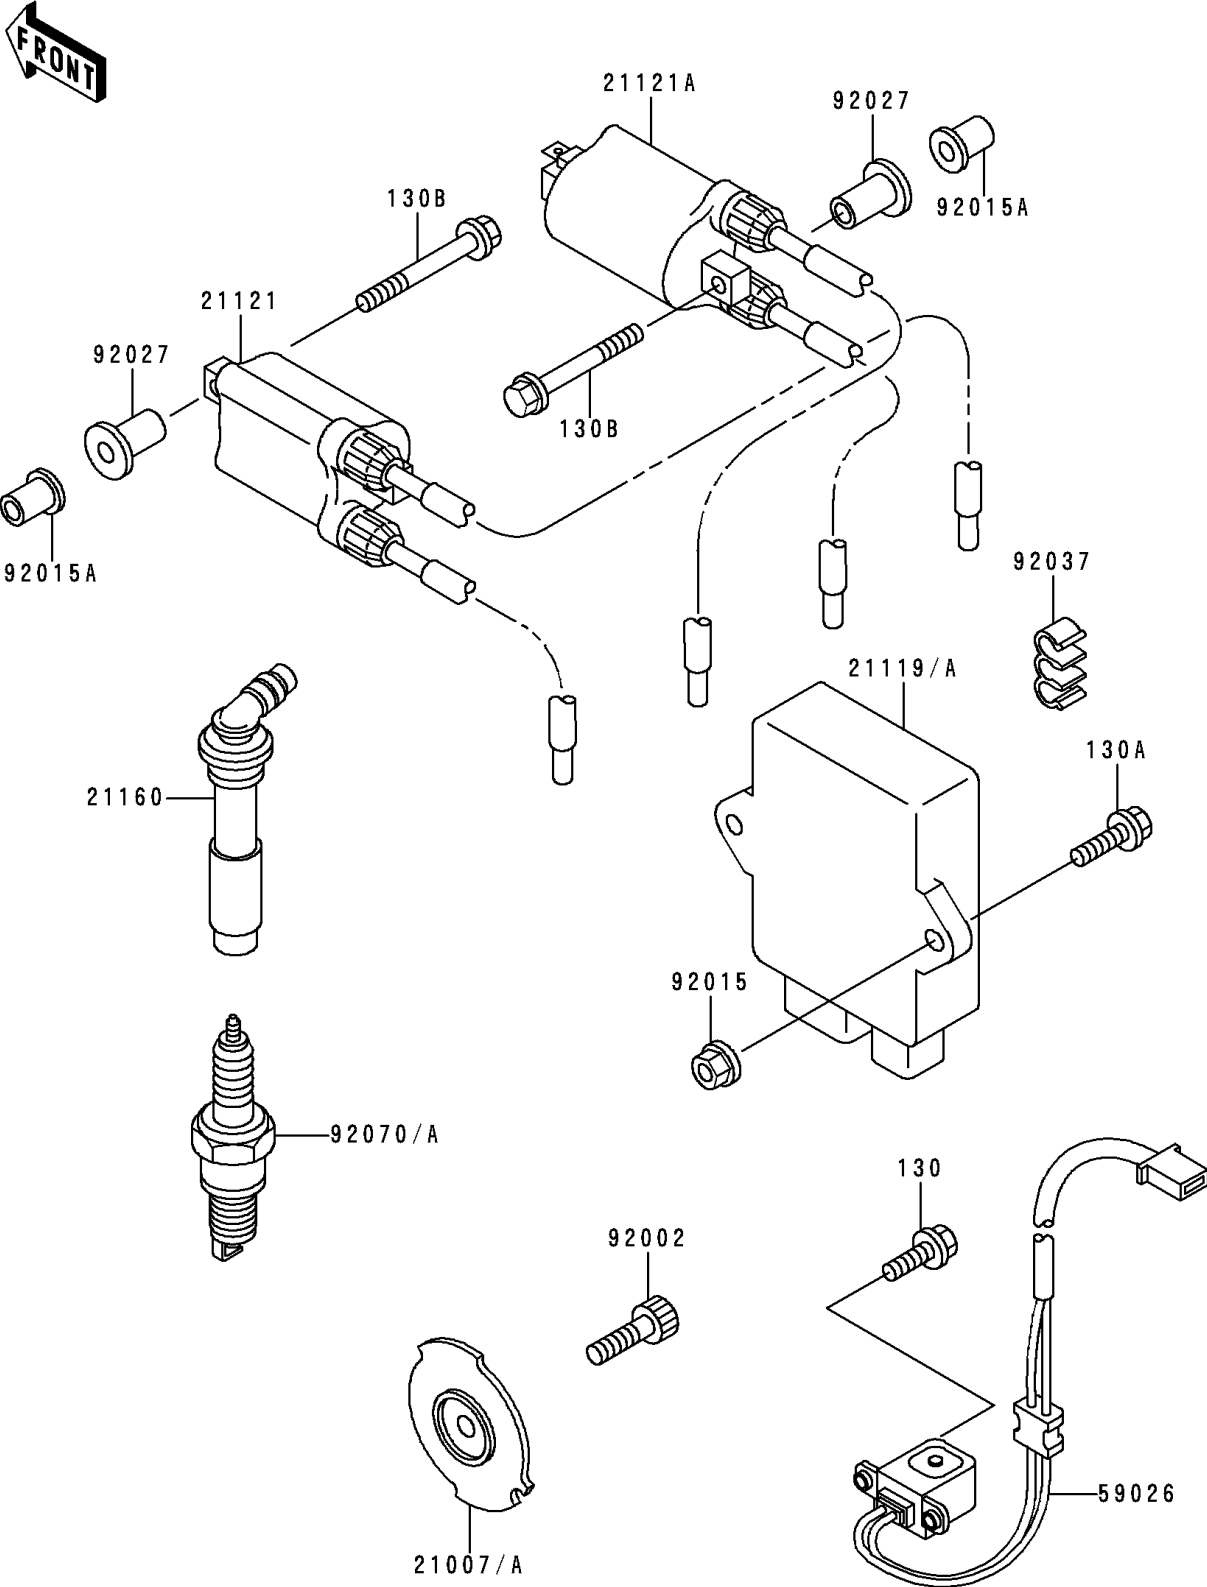

1993 Ninja® ZX™ -6 PARTS DIAGRAM

Ignition System

E1830

1993 Ninja® ZX™ -6 PARTS LIST

Ignition System

ITEM NAME	PART NUMBER	QUANTITY
BOLT-FLANGED (Ref # 130)	130G0512	2
BOLT-FLANGED (Ref # 130A)	130J0620	2
BOLT-FLANGED,6X45,BLACK (Ref # 130B)	130J0645	4
COIL-IGNITION,#1 (Ref # 21121)	21121-1227	1
COIL-IGNITION,#2 (Ref # 21121A)	21121-1228	1
CAP-ASSY-PLUG (Ref # 21160)	21160-1081	4
COIL-PULSING (Ref # 59026)	59026-1100	1
BOLT,SOCKET,8X25 (Ref # 92002)	92002-1442	1
NUT,6MM (Ref # 92015)	92015-1094	2
NUT (Ref # 92015A)	92015-1700	4
COLLAR,L=21 (Ref # 92027)	92027-195	4
CLAMP,CABLE (Ref # 92037)	92037-1697	1
PLUG-SPARK,CR9E(NGK) (Ref # 92070)	92070-1143	4
PLUG-SPARK,U27ESR-N(ND) (Ref # 92070A)		4
ROTOR,PULSING (Ref # 21007)	21007-1205	1
ROTOR,PULSING (Ref # 21007A)	21007-1258	1
IGNITER (Ref # 21119)	21119-1364	1
IGNITER (Ref # 21119A)	21119-1387	1