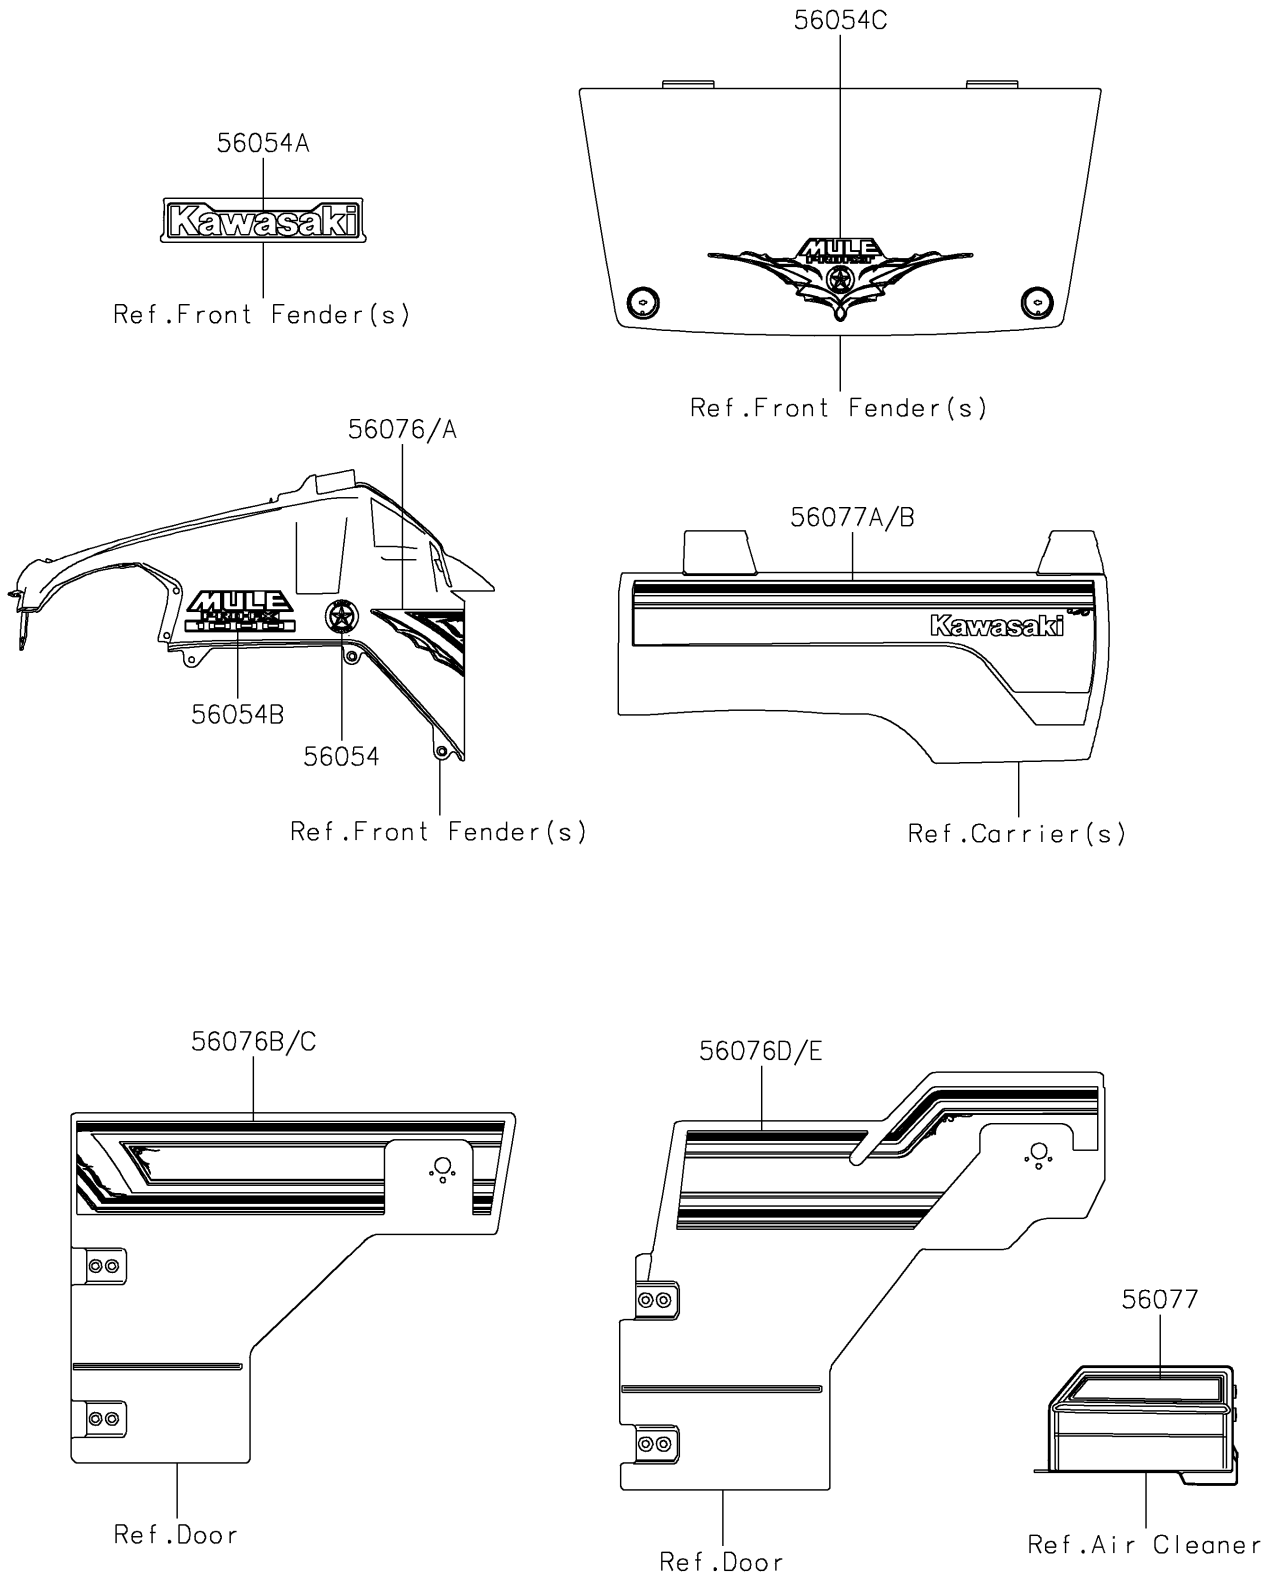

2025 MULE PRO-FXT 1000 LE Ranch Edition PARTS DIAGRAM

Decals(CRFNN/CRFNL)

F2861

2025 MULE PRO-FXT 1000 LE Ranch Edition PARTS LIST

Decals(GRFNN/GRFNL)

ITEM NAME	PART NUMBER	QUANTITY
MARK,RANCH EDITION (Ref # 56054)	56054-1816	2
MARK,KAWASAKI (Ref # 56054A)	56054-3890	1
MARK,MULE PRO-FXT 1000 (Ref # 56054B)	56054-4014	2
MARK,RANCH EDITION (Ref # 56054C)	56054-4016	1
PATTERN,FR FENDER,LH (Ref # 56076)	56076-0222	1
PATTERN,FR FENDER,RH (Ref # 56076A)	56076-0223	1
PATTERN,FR SIDE GUARD,LH (Ref # 56076B)	56076-4147	1
PATTERN,FR SIDE GUARD,RH (Ref # 56076C)	56076-4148	1
PATTERN,RR SIDE GUARD,LH (Ref # 56076D)	56076-4149	1
PATTERN,RR SIDE GUARD,RH (Ref # 56076E)	56076-4150	1
PATTERN,AIR FILTER COVER (Ref # 56077)	56077-0159	1
PATTERN,CARRIER PANEL,LH (Ref # 56077A)	56077-0160	1
PATTERN,CARRIER PANEL,RH (Ref # 56077B)	56077-0161	1