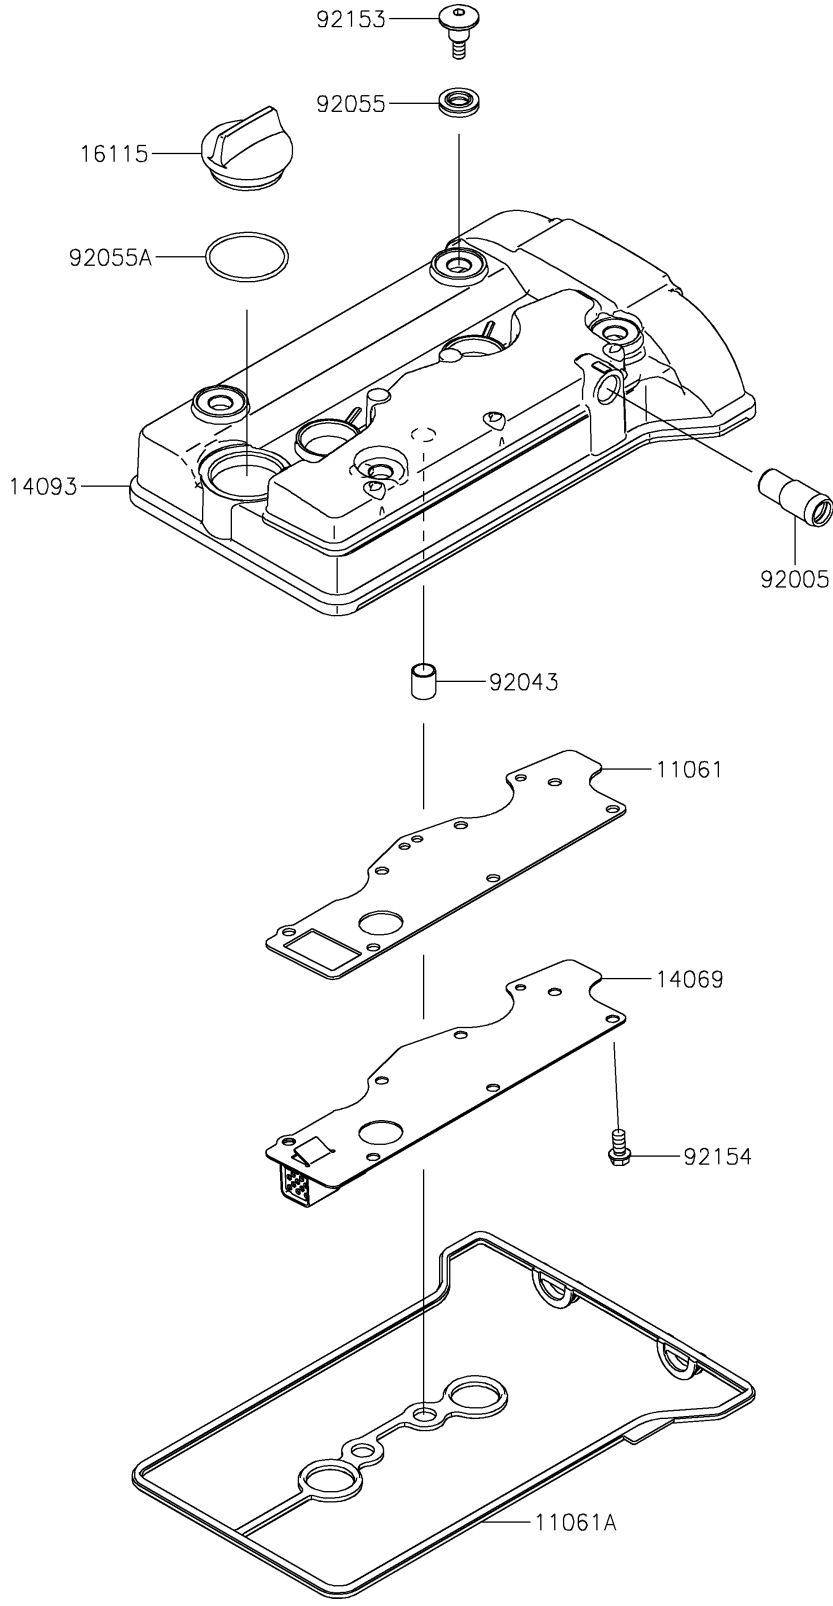

2024 MULE PRO-FXT™ 1000 PLATINUM RANCH EDITION PARTS

Cylinder Head Cover DIAGRAM

E1112

2024 MULE PRO-FXT™ 1000 PLATINUM RANCH EDITION PARTS LIST

Cylinder Head Cover

ITEM NAME	PART NUMBER	QUANTITY
GASKET,BREATHER PLATE (Ref # 11061)	11061-1314	1
GASKET,HEAD COVER (Ref # 11061A)	11061-1457	1
BREATHER (Ref # 14069)	14069-0036	1
COVER,HEAD COVER (Ref # 14093)	14093-1384	1
CAP-OIL FILLER (Ref # 16115)	16115-1064	1
FITTING,BREATHER (Ref # 92005)	92005-0968	1
PIN,10.1X12X14 (Ref # 92043)	92043-4009	2
RING-O (Ref # 92055)	92055-0785	4
RING-O (Ref # 92055A)	92055-1749	1
BOLT,SOCKET,6X22.5 (Ref # 92153)	92153-1779	4
BOLT,FLANGED-SMALL,6X12 (Ref # 92154)	92154-1888	7