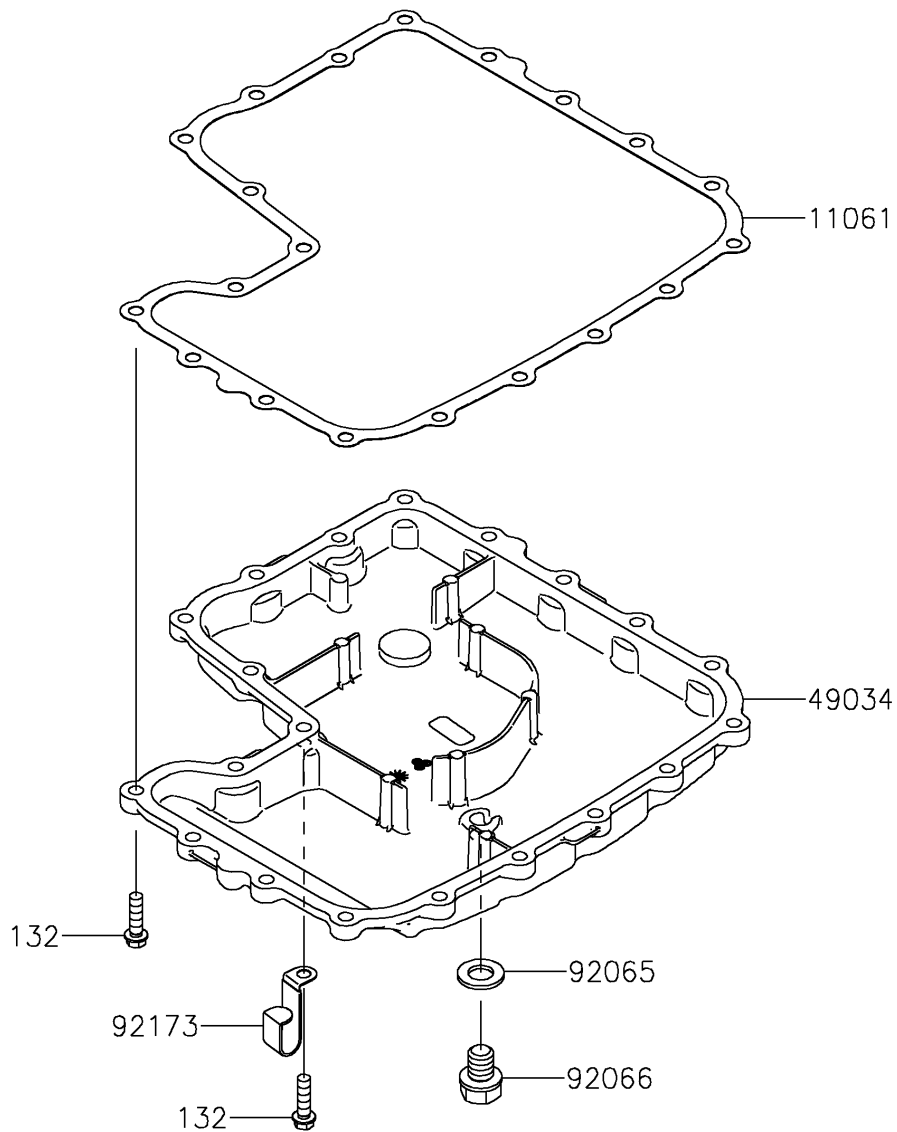

2025 MULE PRO-FXT 1000 Platinum PARTS DIAGRAM

Oil Pan

E1434

2025 MULE PRO-FXT 1000 Platinum PARTS LIST

Oil Pan

ITEM NAME	PART NUMBER	QUANTITY
GASKET,OIL PAN (Ref # 11061)	11061-1306	1
PAN-OIL (Ref # 49034)	49034-0584	1
GASKET,12X22X2 (Ref # 92065)	92065-097	1
PLUG,OIL DRAIN,12X15 (Ref # 92066)	92066-1174	1
CLAMP (Ref # 92173)	92173-2336	1
BOLT-FLANGED-SMALL,6X22 (Ref # 132)	132BB0622	20