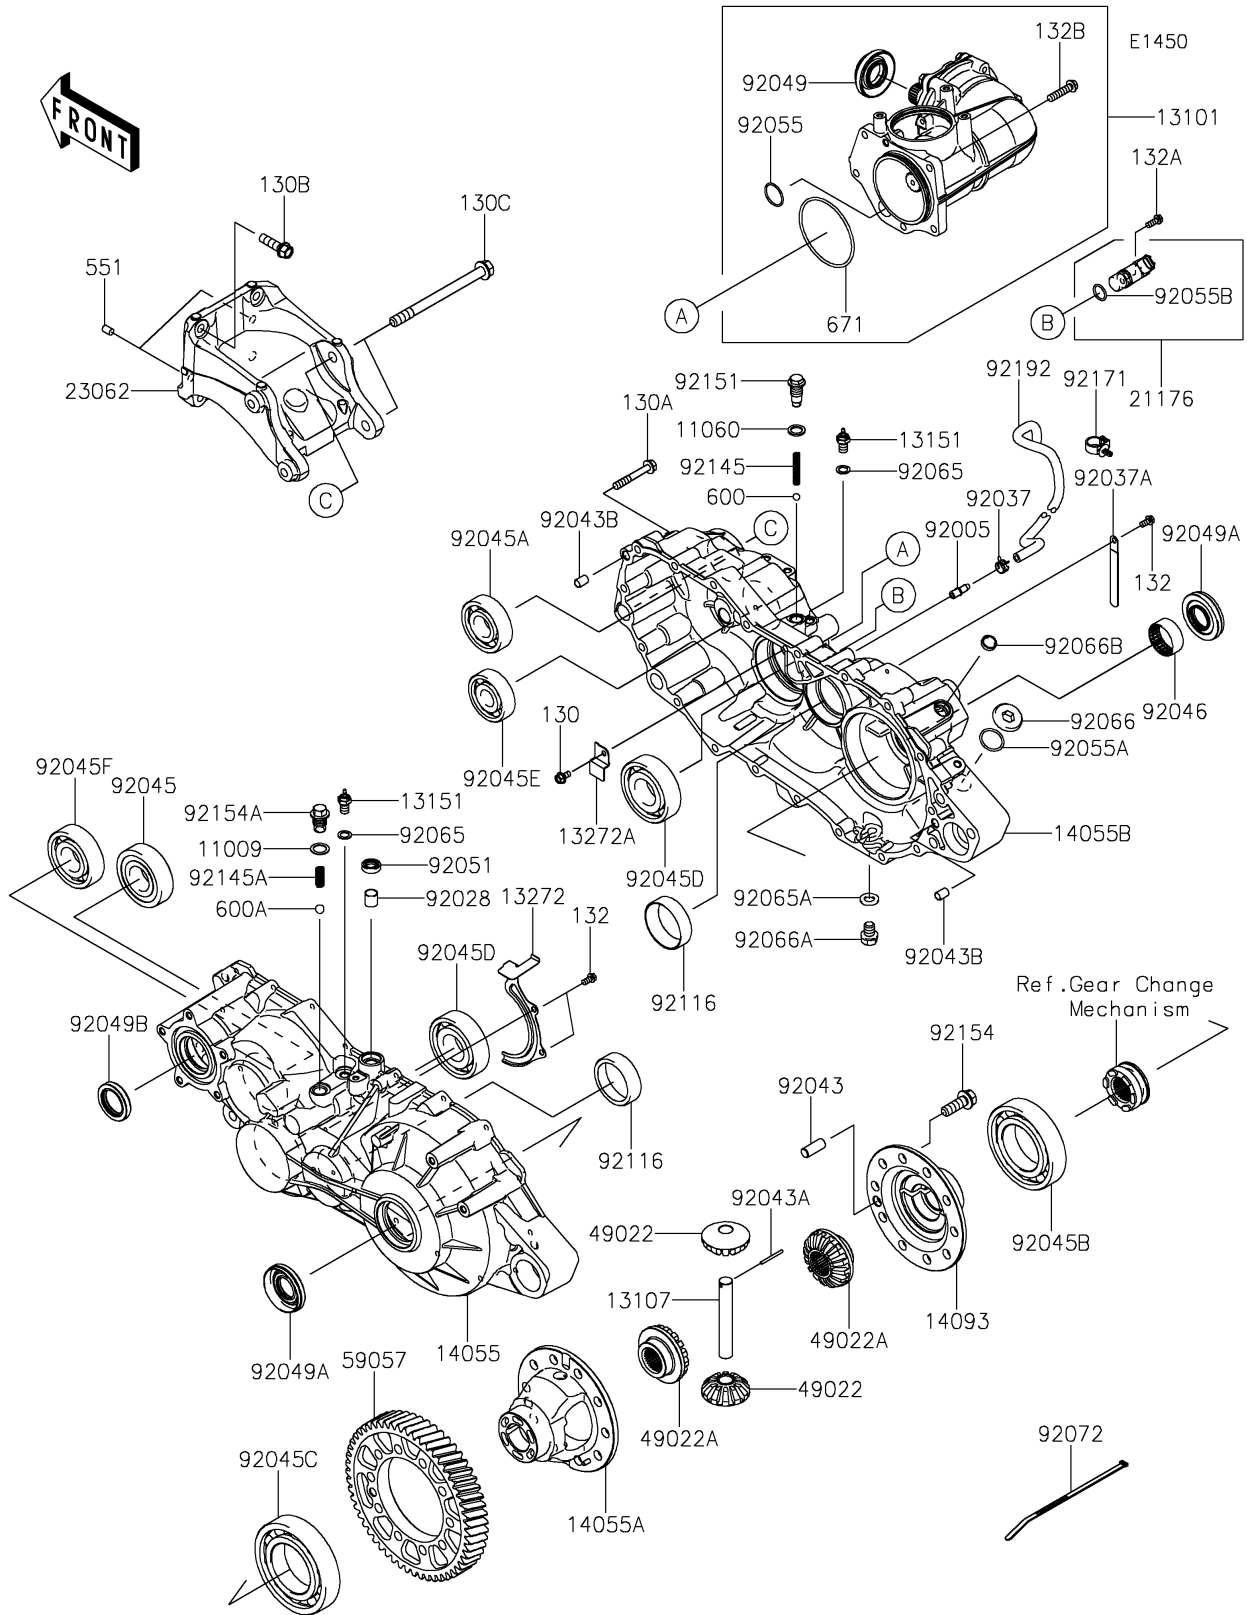

2025 MULE PRO-FXT 1000 Platinum PARTS DIAGRAM

Gear Box