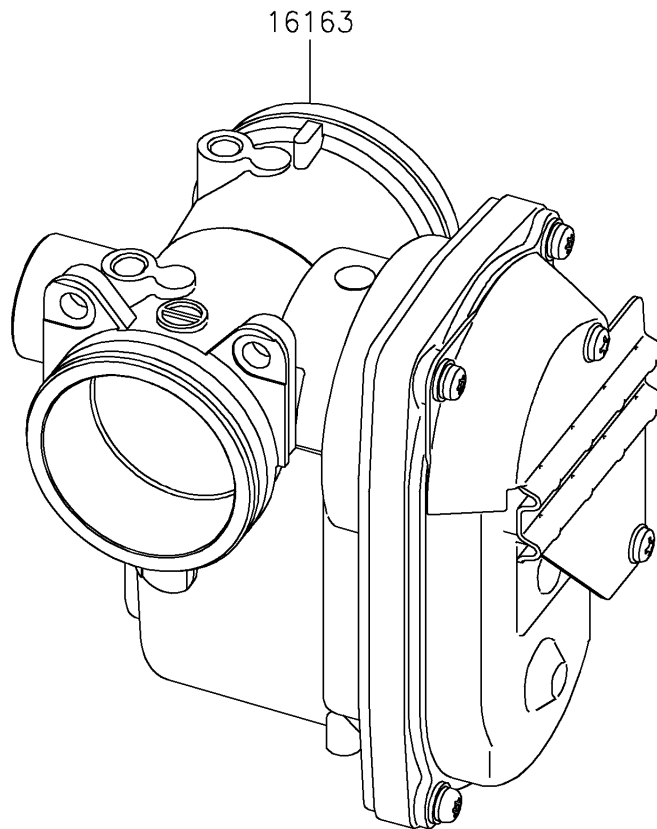

2024 MULE PRO-FXT 1000 Platinum PARTS DIAGRAM

Throttle

E1510

2024 MULE PRO-FXT 1000 Platinum PARTS LIST

Throttle

ITEM NAME	PART NUMBER	QUANTITY
THROTTLE-ASSY (Ref # 16163)	16163-1301	1