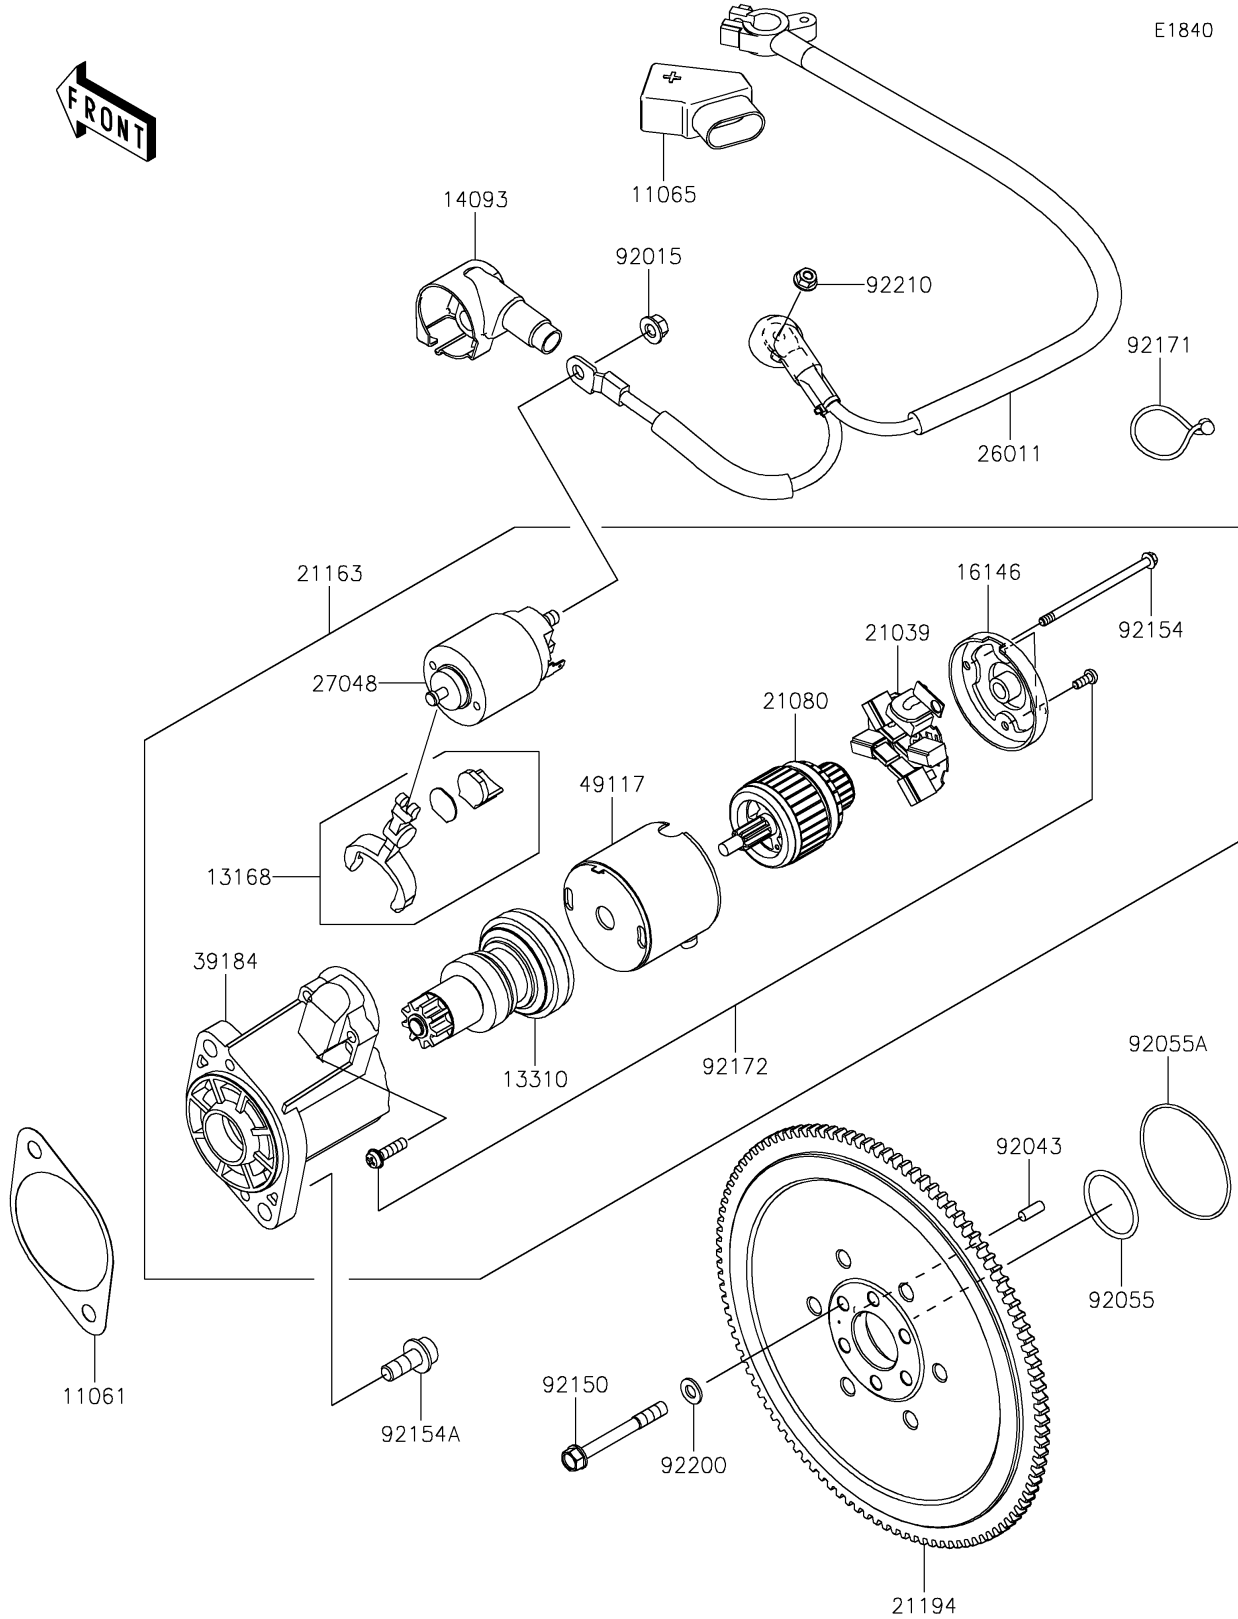

2024 MULE PRO-FXT 1000 Platinum PARTS DIAGRAM

Starter Motor

2024 MULE PRO-FXT 1000 Platinum PARTS LIST

Starter Motor

ITEM NAME	PART NUMBER	QUANTITY
GASKET,STARTER (Ref # 11061)	11061-1463	1
CAP (Ref # 11065)	11065-0850	1
LEVER (Ref # 13168)	13168-0935	1
SHAFT-ASSY (Ref # 13310)	13310-0577	1
COVER,STARTER LEAD WIRE (Ref # 14093)	14093-1523	1
COVER-ASSY (Ref # 16146)	16146-0733	1
BRUSH (Ref # 21039)	21039-0015	1
ARMATURE (Ref # 21080)	21080-0015	1
STARTER-ELECTRIC (Ref # 21163)	21163-0805	1
FLYWHEEL-COMP (Ref # 21194)	21194-0725	1
WIRE-LEAD,BATTERY-GENERATOR (Ref # 26011)	26011-2461	1
SWITCH-ASSY (Ref # 27048)	27048-0059	1
BRACKET-ASSY (Ref # 39184)	39184-0747	1
YOKE (Ref # 49117)	49117-0610	1
NUT,8MM (Ref # 92015)	92015-1402	1
PIN,6X16 (Ref # 92043)	92043-1690	1
RING-O,35.8X3.0 (Ref # 92055)	92055-1005	1
RING-O,70.2X74.0X1.90 (Ref # 92055A)	92055-1672	1
BOLT,8X70 (Ref # 92150)	92150-1483	6
BOLT,STARTER (Ref # 92154)	92154-7040	2
BOLT,SOCKET,10X25 (Ref # 92154A)	92154-7070	2
CLAMP (Ref # 92171)	92171-1185	1
SCREW (Ref # 92172)	92172-0770	1
WASHER,8.2X16X1.6 (Ref # 92200)	92200-0047	6
NUT,6MM (Ref # 92210)	92210-0188	1