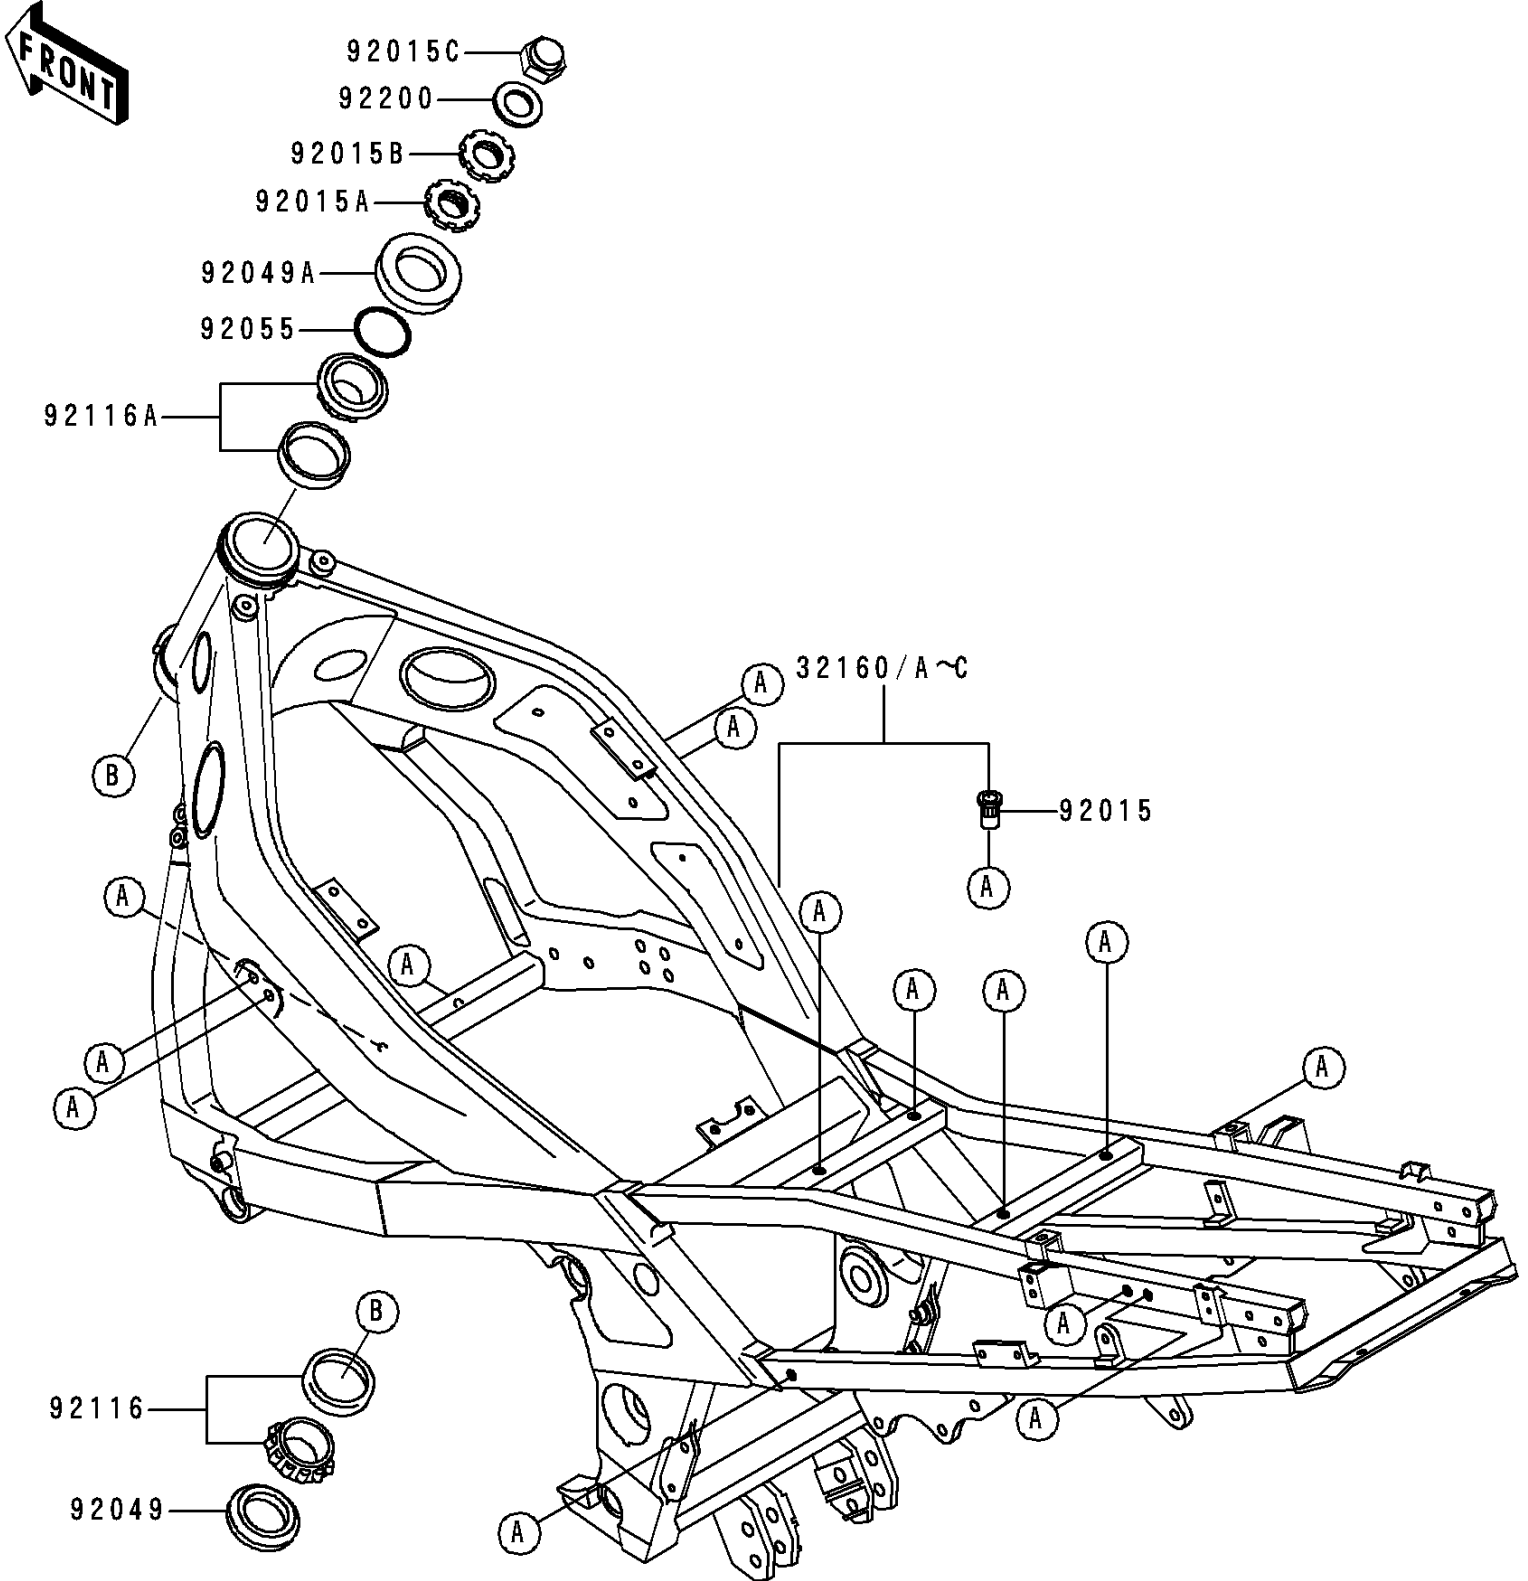

# 1994 Ninja® ZX™ -6 PARTS DIAGRAM

Frame

F 2120

# 1994 Ninja® ZX™ -6 PARTS LIST

## Frame

ITEM NAME	PART NUMBER	QUANTITY
NUT,POP,6MM,L=15 (Ref # 92015)	92015-1791	14
NUT,25MM (Ref # 92015A)	92015-1803	1
NUT,25MM (Ref # 92015B)	92015-1810	1
NUT,CAP,22MM (Ref # 92015C)	92015-1873	1
SEAL-OIL,XMHE36X52X4J (Ref # 92049)	92049-1162	1
SEAL-OIL,XXMH33 70 6.4J-A (Ref # 92049A)	92049-1313	1
RING-O,ID=24.5 (Ref # 92055)	92055-1459	1
BEARING-ROLLER,HR320/28XJ (Ref # 92116)	92116-1009	1
BEARING-ROLLER,HI-CAP32005JR-1 (Ref # 92116A)	92116-1056	1
WASHER,22.5X36X3.2 (Ref # 92200)	92200-1126	1
FRAME-COMP,AL,SILVER NO.35 (Ref # 32160)	32160-1373-TX	1
FRAME-COMP,AL,SILVER NO.35 (Ref # 32160A)	32160-1373-VZ	1