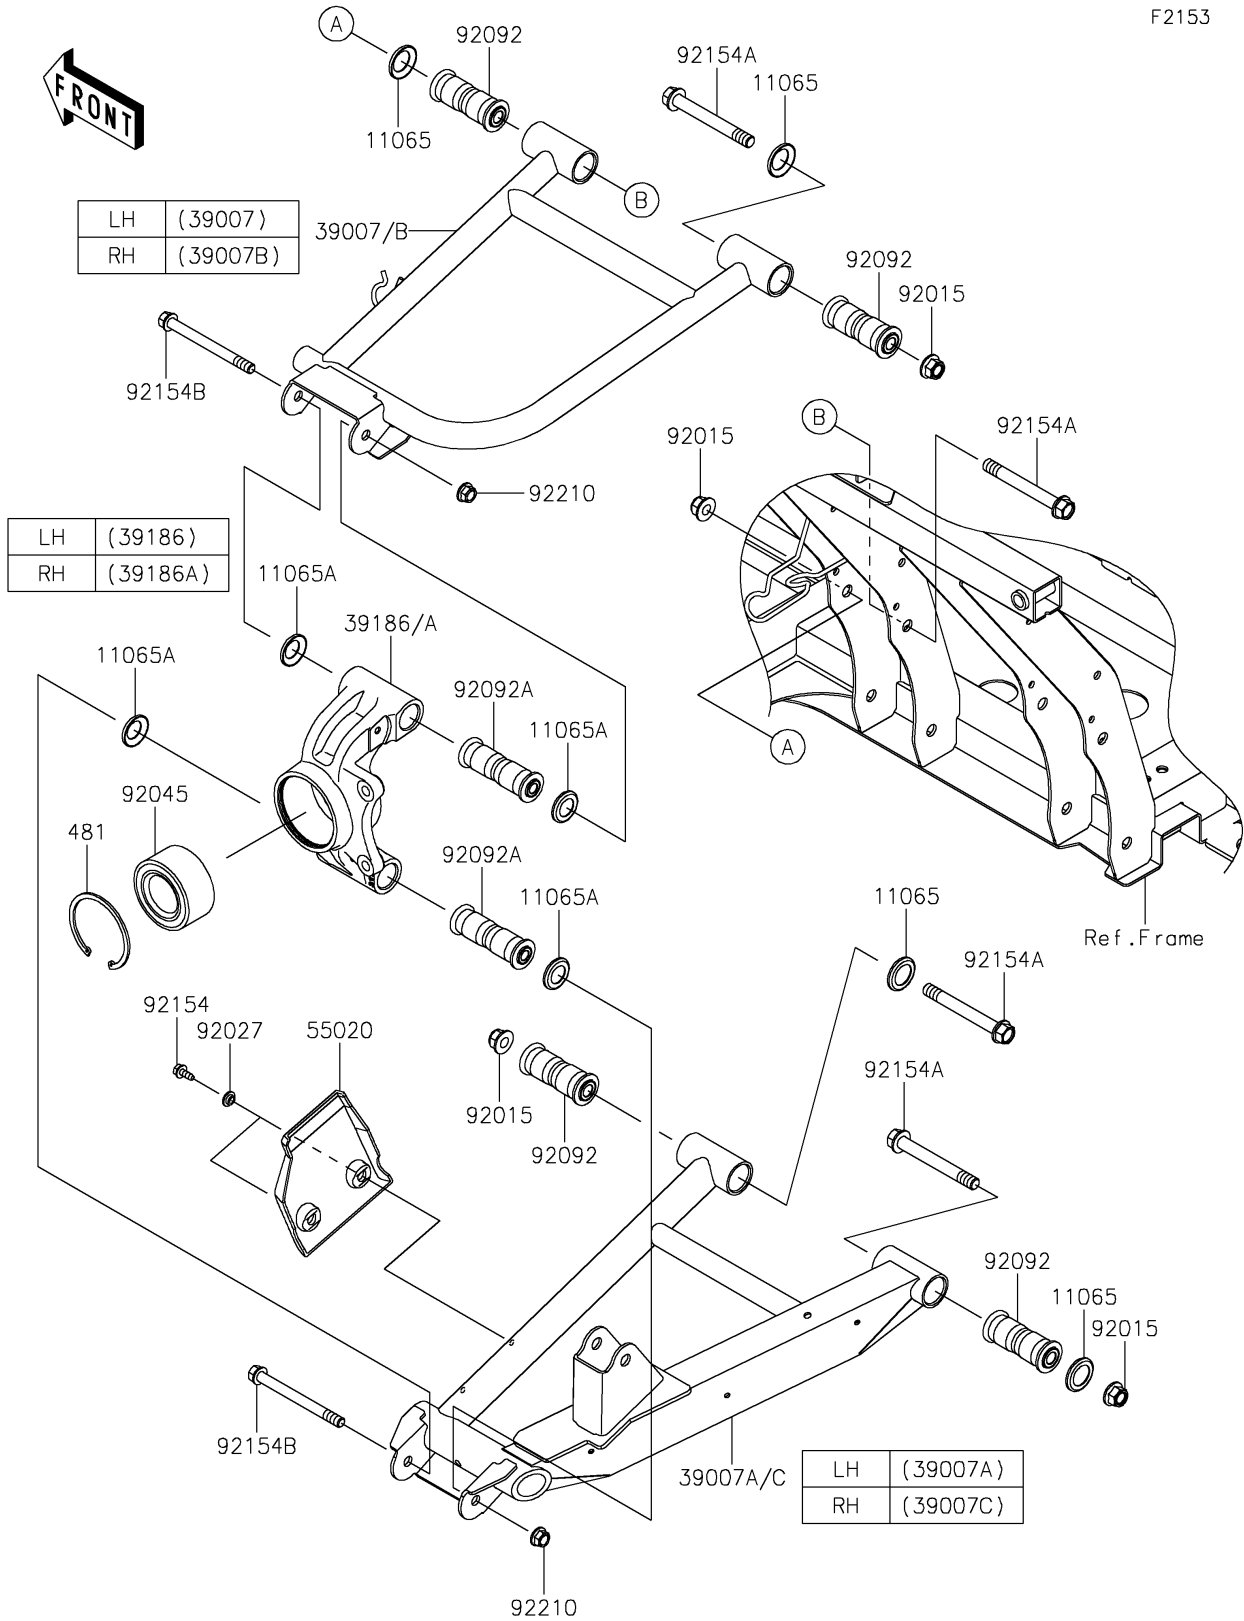

2025 MULE PRO-FXT 1000 Platinum PARTS DIAGRAM

Rear Suspension

F2153

2025 MULE PRO-FXT 1000 Platinum PARTS LIST

Rear Suspension

ITEM NAME	PART NUMBER	QUANTITY
CAP,ARM (Ref # 11065)	11065-0838	8
CAP (Ref # 11065A)	11065-0849	8
ARM-SUSP,RR,UPP,LH,BLACK (Ref # 39007)	39007-0481-10	1
ARM-SUSP,RR,LWR,LH,BLACK (Ref # 39007A)	39007-0482-10	1
ARM-SUSP,RR,UPP,RH,BLACK (Ref # 39007B)	39007-0483-10	1
ARM-SUSP,RR,LWR,RH,BLACK (Ref # 39007C)	39007-0484-10	1
KNUCKLE,RR,LH (Ref # 39186)	39186-0317	1
KNUCKLE,RR,RH (Ref # 39186A)	39186-0318	1
GUARD,RR CVJ (Ref # 55020)	55020-0931	2
NUT,LOCK,FLANGED,12MM (Ref # 92015)	92015-1433	8
COLLAR,L=4.6 (Ref # 92027)	92027-1168	4
BEARING-BALL,40X74X36 (Ref # 92045)	92045-0993	2
BUSHING-RUBBER,12X20X78 (Ref # 92092)	92092-0028	8
BUSHING-RUBBER,10.1X17X88 (Ref # 92092A)	92092-0029	4
BOLT,6X15.6 (Ref # 92154)	92154-1250	4
BOLT,FLANGED,12X100 (Ref # 92154A)	92154-1318	8
BOLT,FLANGED,10X110 (Ref # 92154B)	92154-1353	4
NUT,LOCK,FLANGED,10MM (Ref # 92210)	92210-0276	4
CIRCLIP-TYPE-C (Ref # 481)	481J7500	2