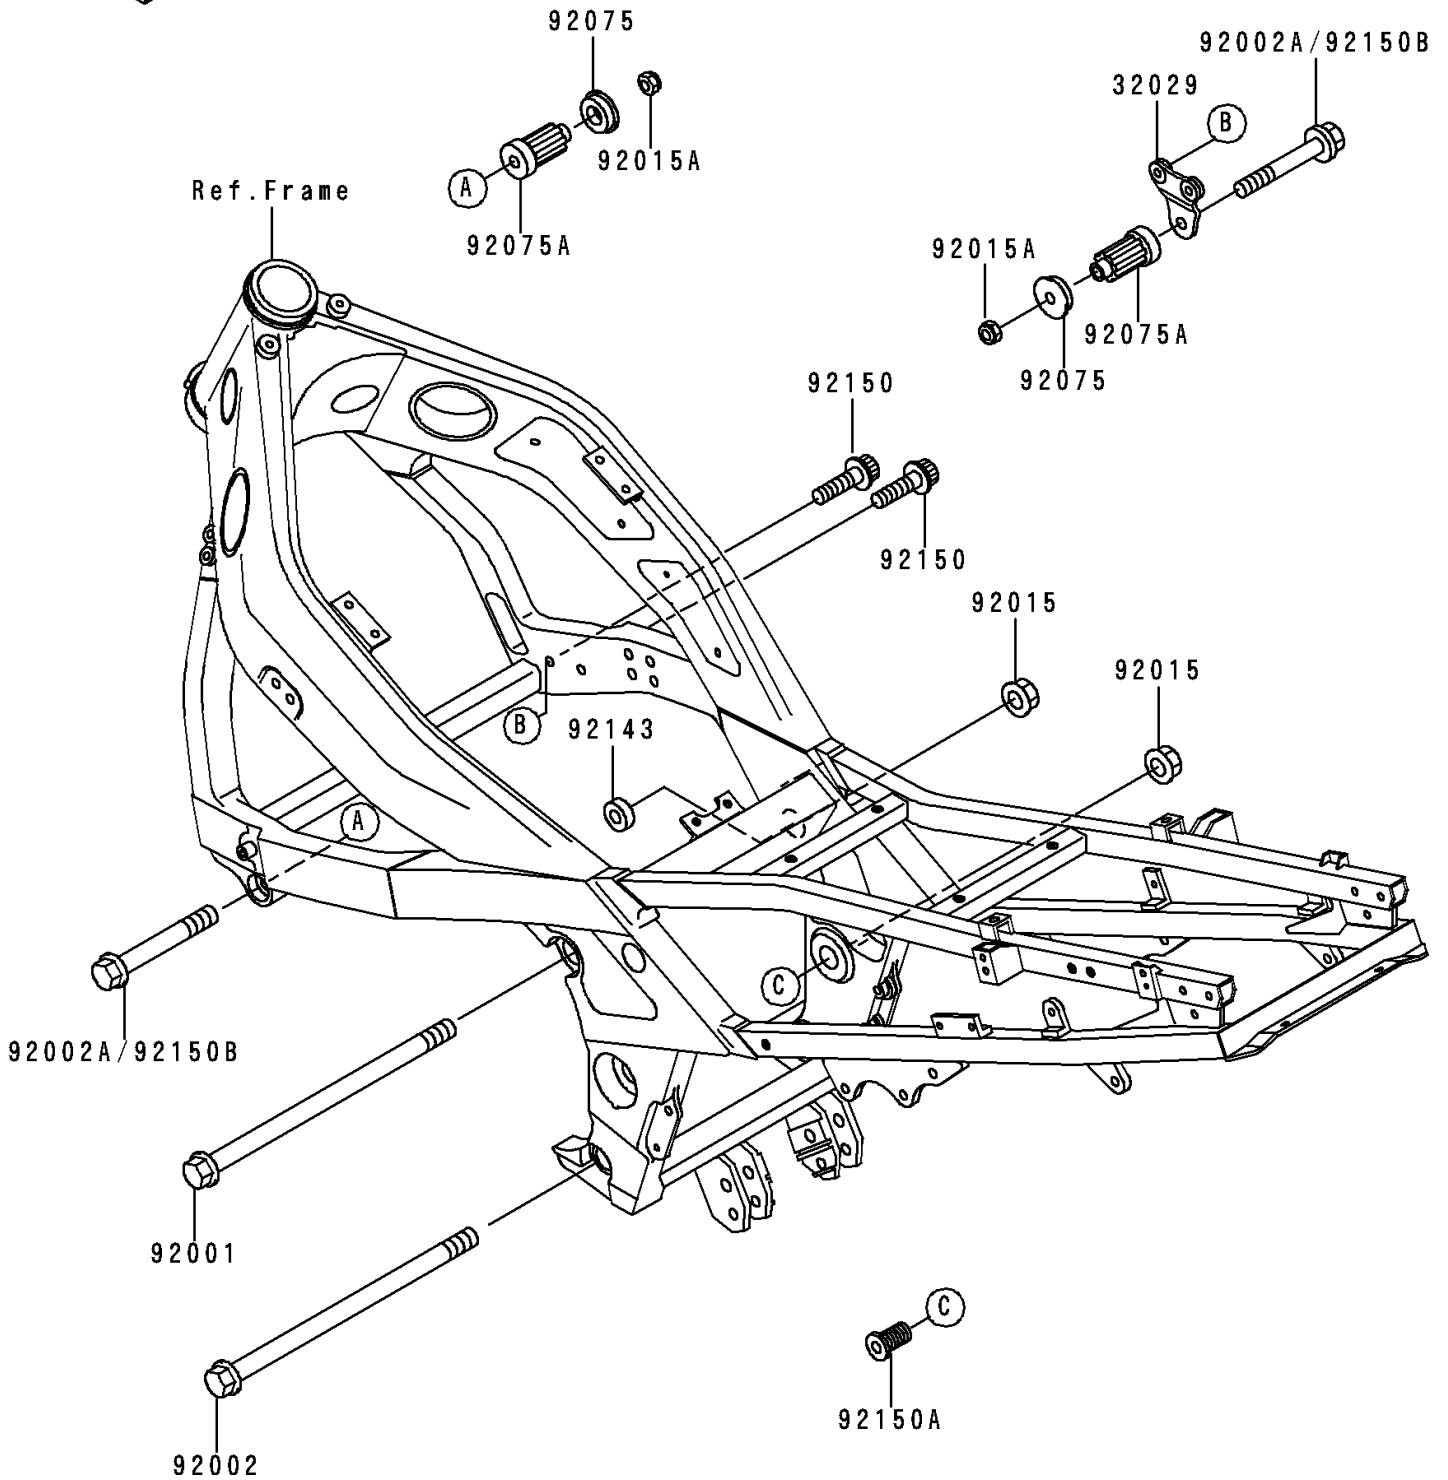

1994 Ninja® ZX™ -6 PARTS DIAGRAM

Frame Fittings

F 2131

1994 Ninja® ZX™ -6 PARTS LIST

Frame Fittings

ITEM NAME	PART NUMBER	QUANTITY
BRACKET-ENGINE,FR,RH (Ref # 32029)	32029-1888	1
BOLT,FLANGED,10X145 (Ref # 92001)	92001-1835	1
BOLT,FLANGED,10X220 (Ref # 92002)	92002-1197	1
NUT,FLANGED,10MM (Ref # 92015)	92015-1180	2
NUT,LOCK,10MM,BLACK (Ref # 92015A)	92015-1189	2
DAMPER,ENGINE MOUNT,SIDE (Ref # 92075)	92075-1274	2
DAMPER,ENGINE MOUNT,MAIN (Ref # 92075A)	92075-1739	2
COLLAR,ENGINE MOUNT (Ref # 92143)	92143-1664	1
BOLT,SOCKET,8X20 (Ref # 92150)	92150-1155	2
BOLT,20X30 (Ref # 92150A)	92150-1264	1
BOLT,FLANGED,10X87 (Ref # 92150B)	92150-1804	2