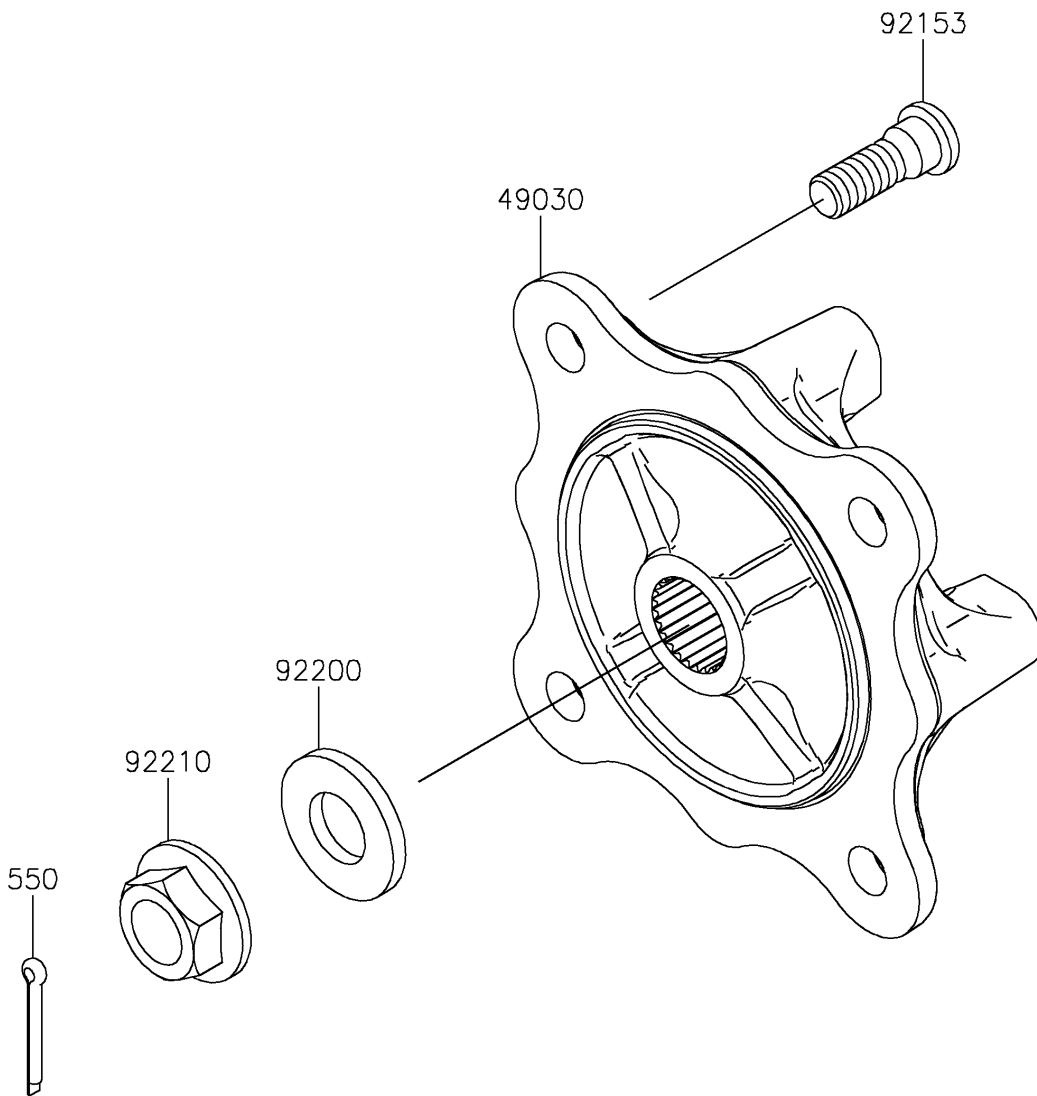

2024 MULE PRO-FXT 1000 Platinum PARTS DIAGRAM

Front Hubs/Brakes

F2230

2024 MULE PRO-FXT 1000 Platinum PARTS LIST

Front Hubs/Brakes

ITEM NAME	PART NUMBER	QUANTITY
HUB,FR (Ref # 49030)	49030-0048	2
BOLT,12MM (Ref # 92153)	92153-1915	8
WASHER,20.3X41X4.5 (Ref # 92200)	92200-0921	2
NUT,FLANGED,20MM (Ref # 92210)	92210-2093	2
PIN-COTTER,4.0X30 (Ref # 550)	550AA4030	2