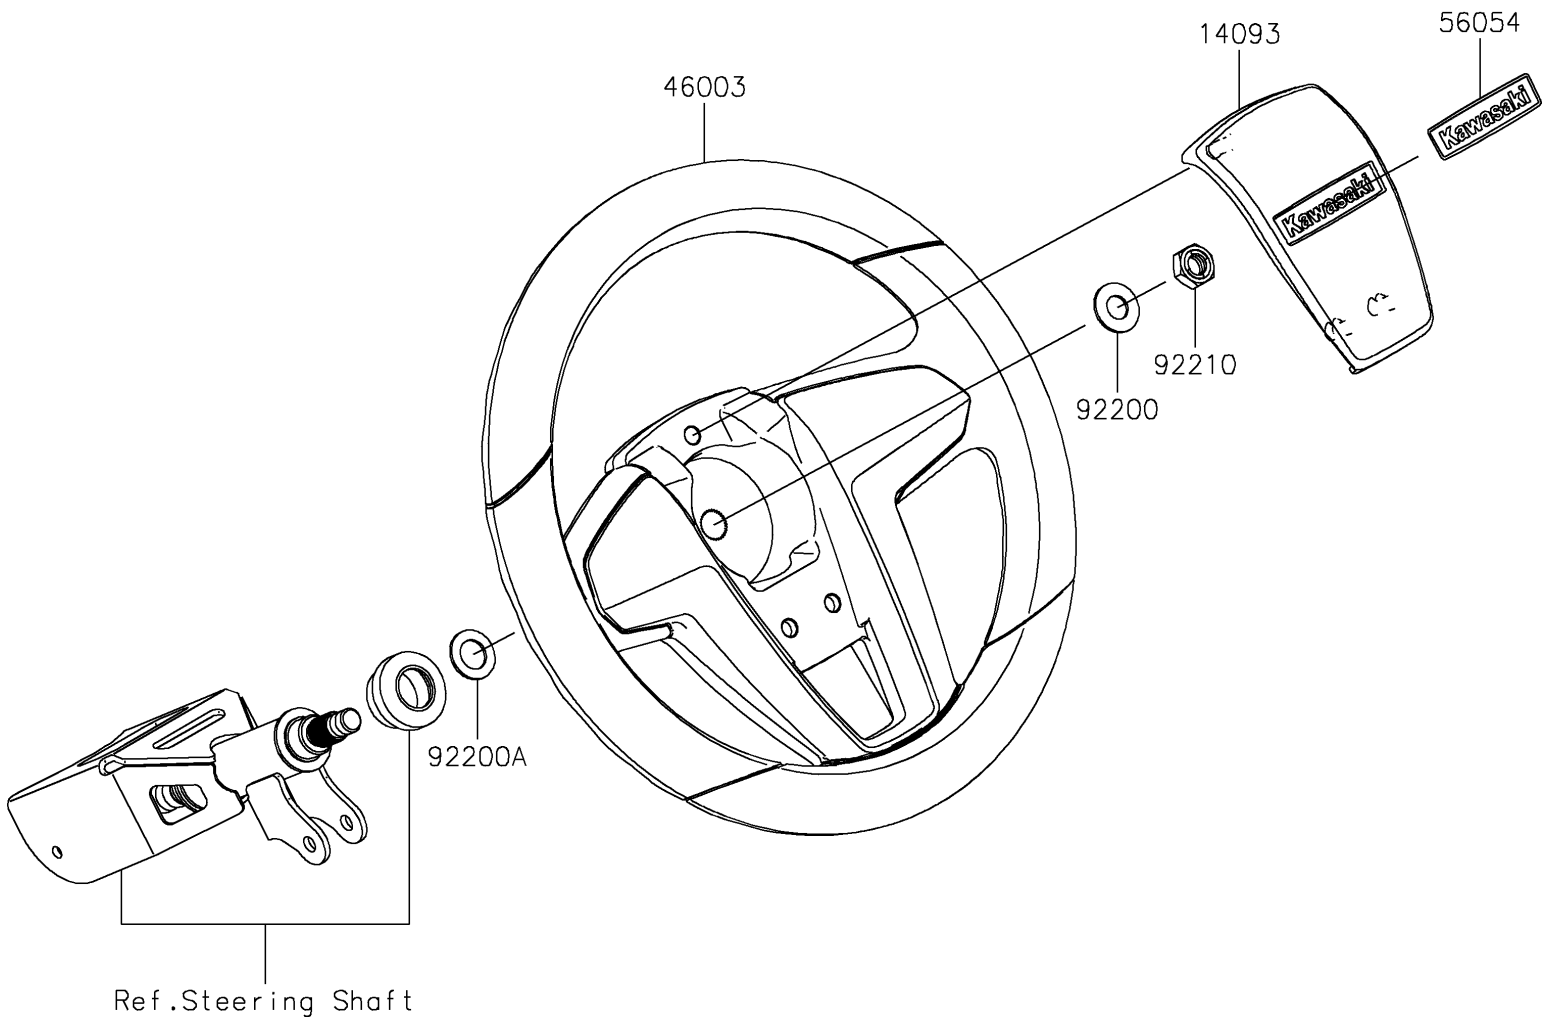

2025 MULE PRO-FXT 1000 Platinum PARTS DIAGRAM

Steering Wheel

F2311

2025 MULE PRO-FXT 1000 Platinum PARTS LIST

Steering Wheel

ITEM NAME	PART NUMBER	QUANTITY
COVER,HORN SWITCH (Ref # 14093)	14093-1144	1
HANDLE (Ref # 46003)	46003-0808	1
MARK,CENTER LOGO,KAWASAKI (Ref # 56054)	56054-2907	1
WASHER,12.1X25X1.6 (Ref # 92200)	92200-0455	1
WASHER,15X25X1.6 (Ref # 92200A)	92200-0460	1
NUT,LOCK,12MM (Ref # 92210)	92210-1249	1