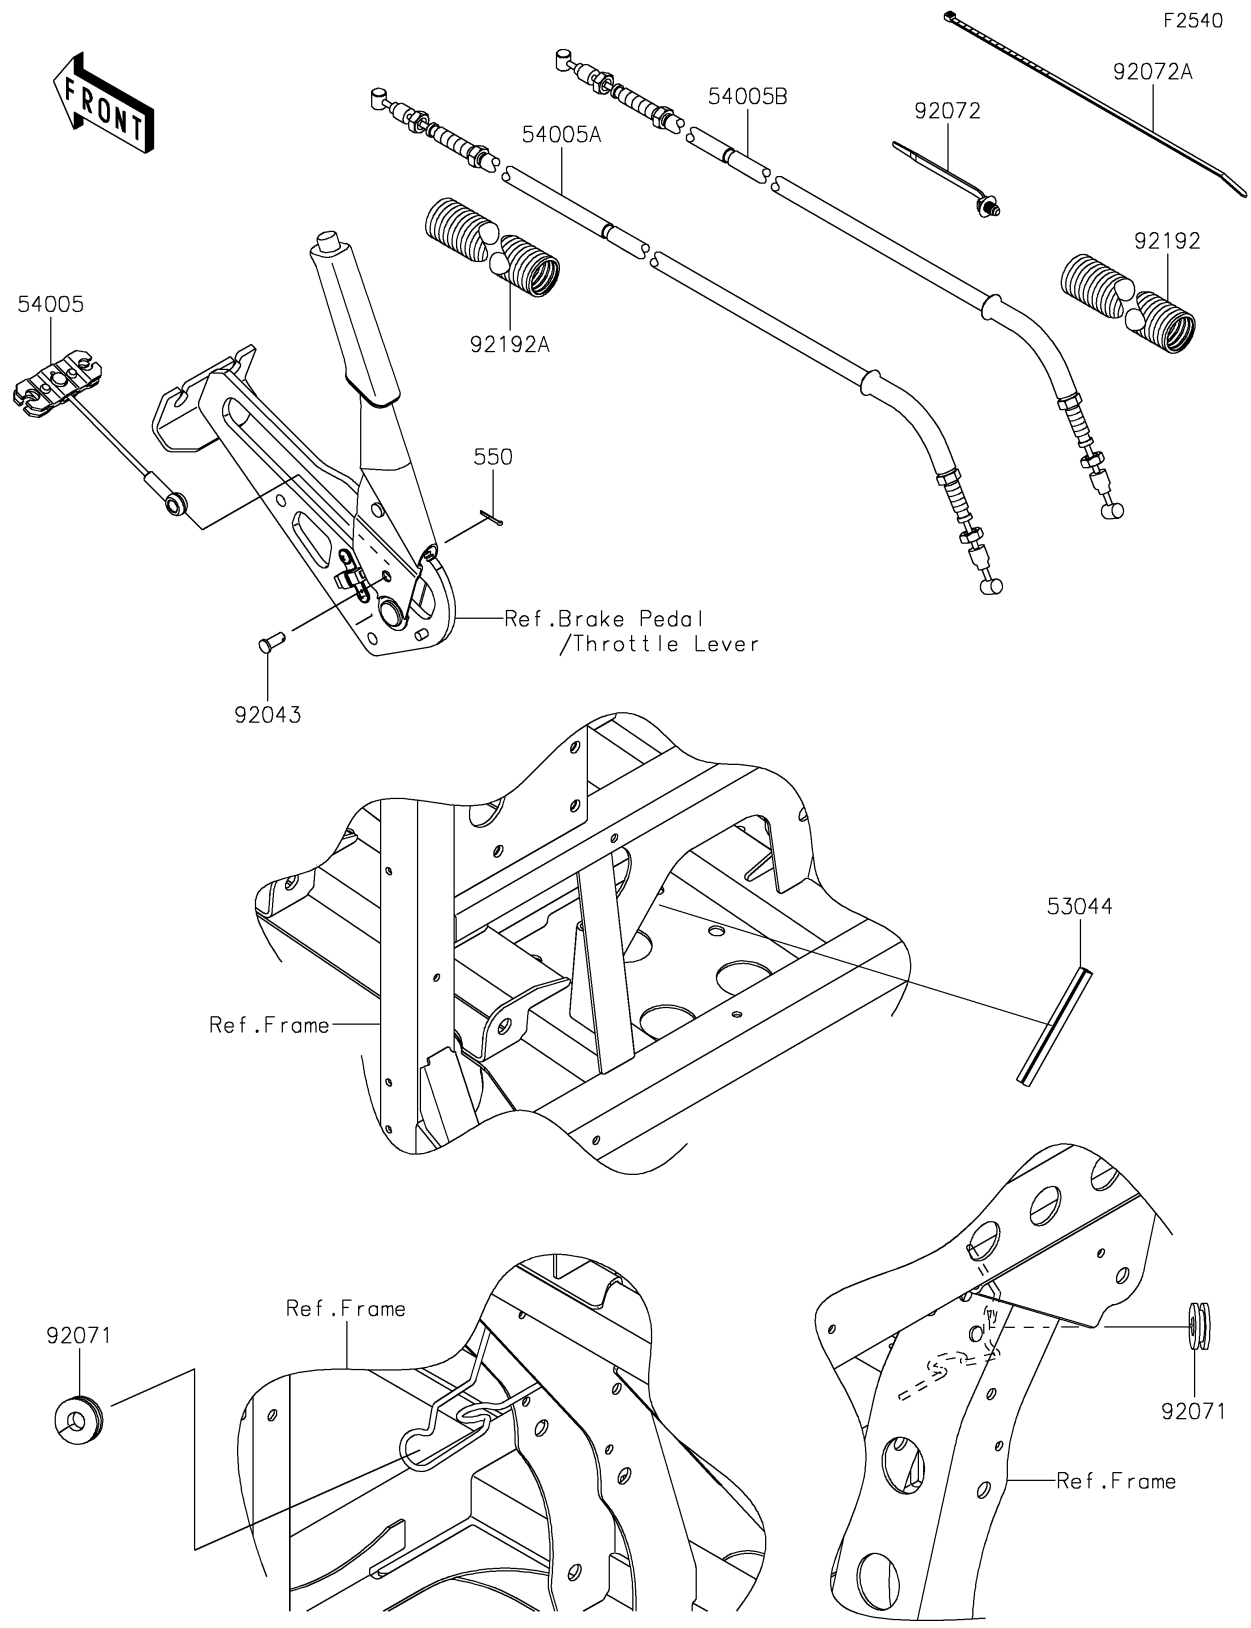

# 2025 MULE PRO-FXT 1000 Platinum PARTS DIAGRAM

## Cables

### Cables

ITEM NAME	PART NUMBER	QUANTITY
TRIM,L=111 (Ref # 53044)	53044-7502	1
CABLE-BRAKE,PARKING,FR (Ref # 54005)	54005-0035	1
CABLE-BRAKE,PARKING,LH (Ref # 54005A)	54005-0039	1
CABLE-BRAKE,PARKING,RH (Ref # 54005B)	54005-0040	1
PIN (Ref # 92043)	92043-1039	1
GROMMET (Ref # 92071)	92071-0029	2
BAND,OS170-FT7(BLACK) (Ref # 92072)	92072-1414	9
BAND,L=292.1 (Ref # 92072A)	92072-3509	6
TUBE,CONVOLUTED,25.1X30X260 (Ref # 92192)	92192-1363	1
TUBE,CONVOLUTED,25.1X30X210 (Ref # 92192A)	92192-1391	1
PIN-COTTER,2.5X18 (Ref # 550)	550AA2518	1