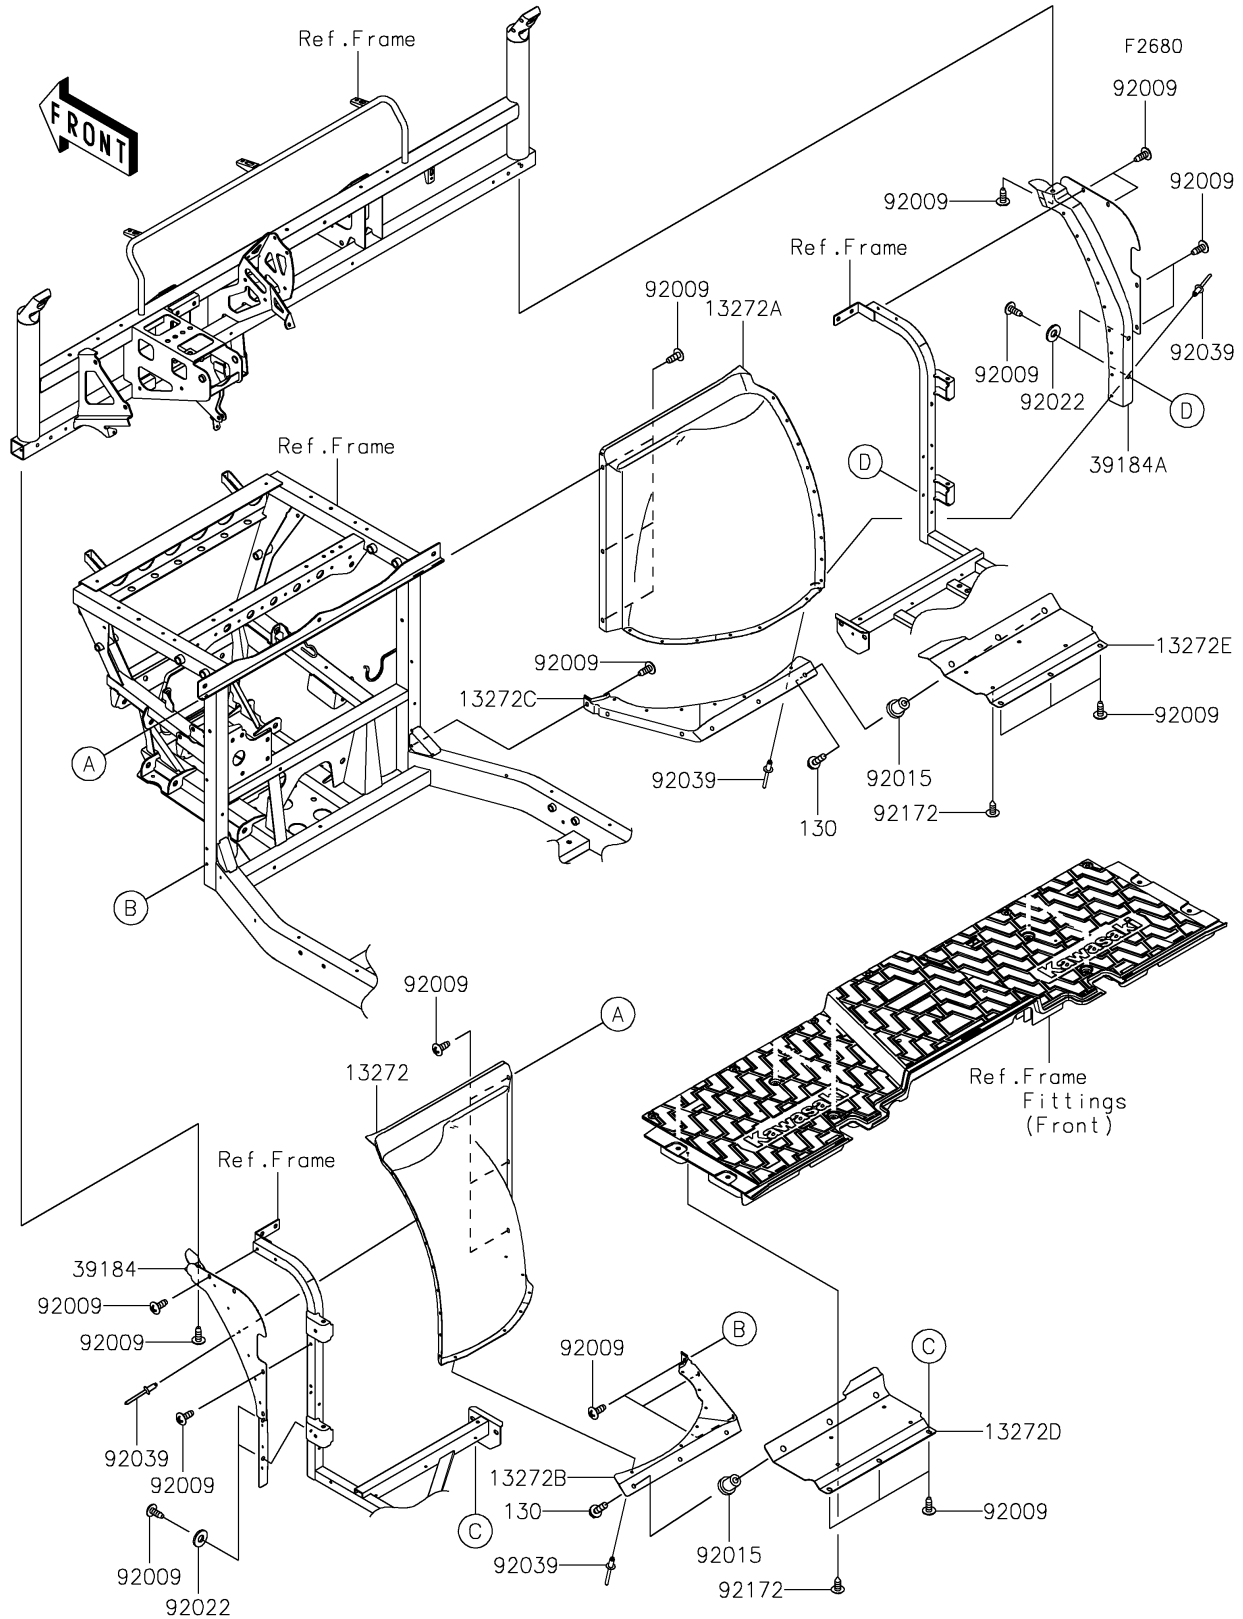

# 2025 MULE PRO-FXT 1000 Platinum PARTS DIAGRAM

Guard(s)

## 2025 MULE PRO-FXT 1000 Platinum PARTS LIST

Guard(s)

ITEM NAME	PART NUMBER	QUANTITY
PLATE (Ref # 13272)	13272-2323	1
PLATE (Ref # 13272A)	13272-2324	1
PLATE (Ref # 13272B)	13272-2327	1
PLATE (Ref # 13272C)	13272-2328	1
PLATE,UNDER GUARD,LH (Ref # 13272D)	13272-2330	1
PLATE,UNDER GUARD,RH (Ref # 13272E)	13272-2331	1
BRACKET-ASSY,SIDE,LH (Ref # 39184)	39184-0718	1
BRACKET-ASSY,SIDE,RH (Ref # 39184A)	39184-0719	1
SCREW,TAPPING,6X16 (Ref # 92009)	92009-1166	32
NUT,RUBBER,6MM (Ref # 92015)	92015-1692	6
WASHER,8.2X19X2 (Ref # 92022)	92022-1533	4
RIVET,4.8X7.6 (Ref # 92039)	92039-0784	30
SCREW,6X16 (Ref # 92172)	92172-0284	8
BOLT-FLANGED,6X20 (Ref # 130)	130BA0620	6