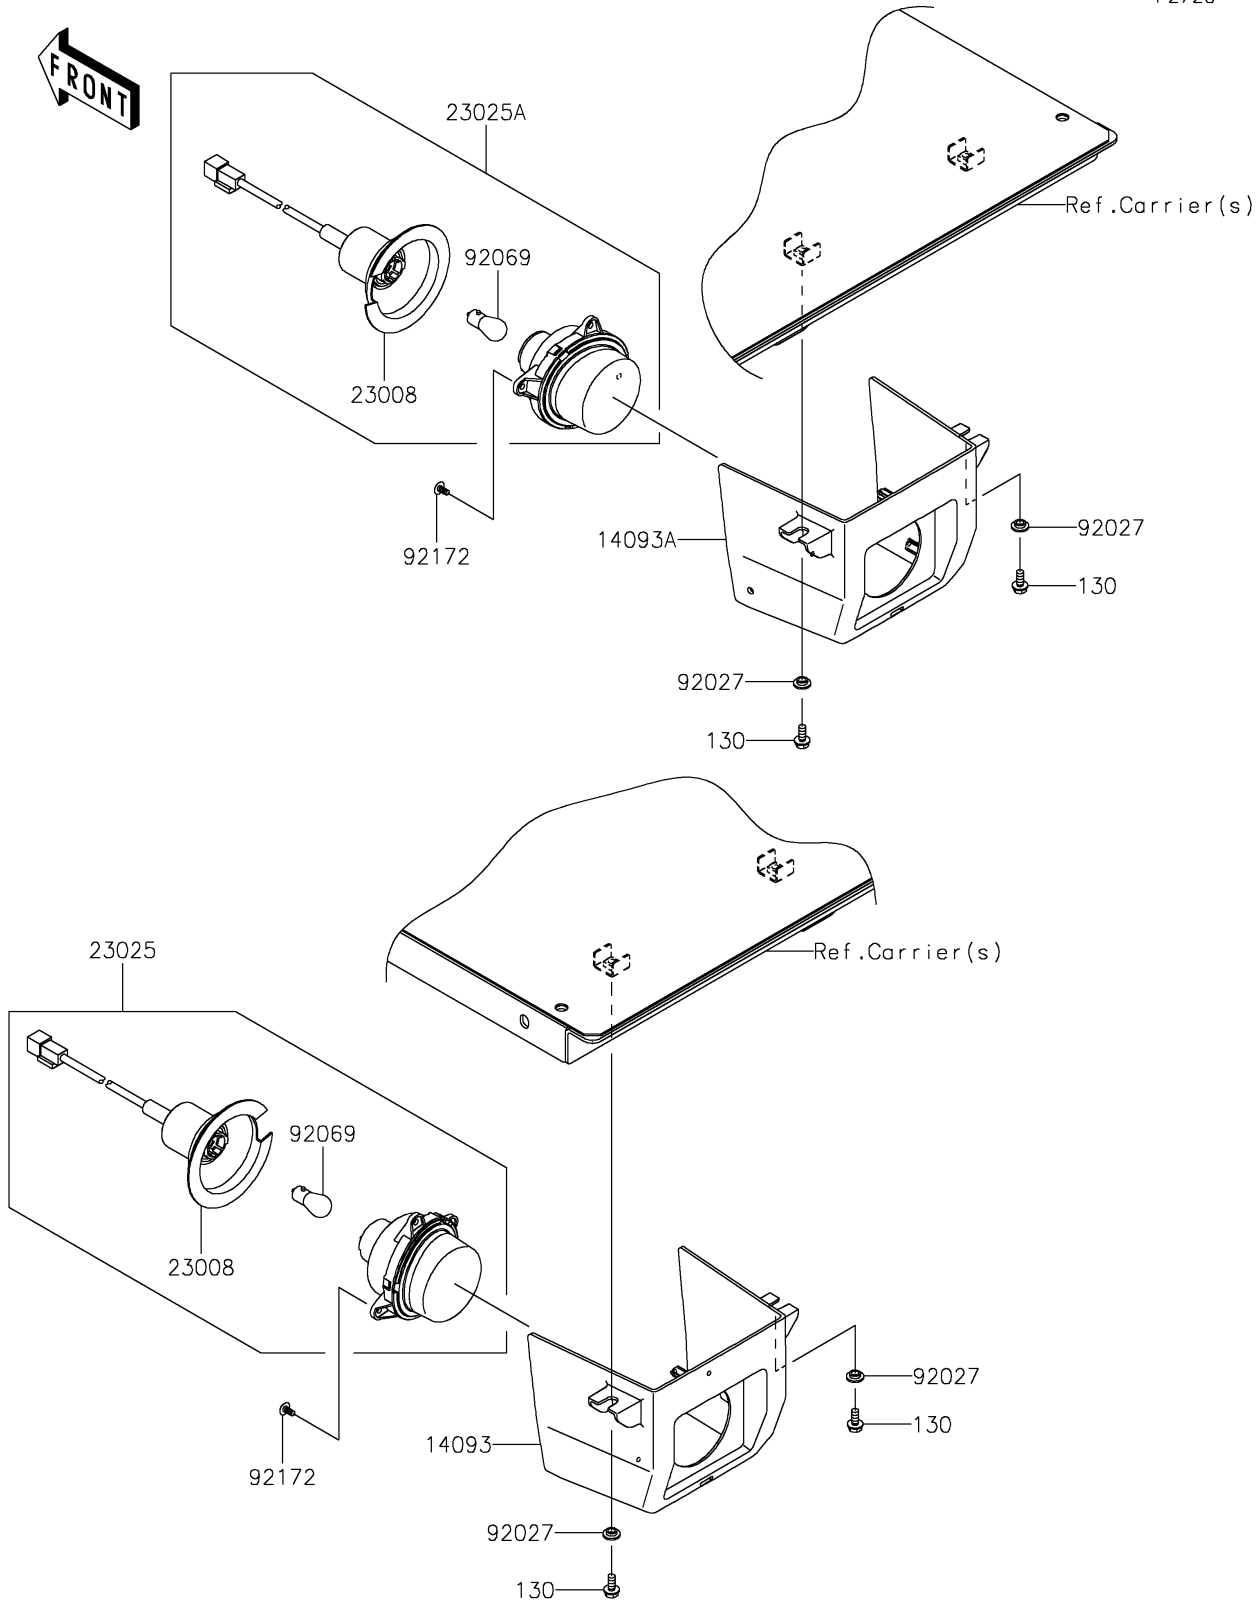

# 2025 MULE PRO-FXT 1000 Platinum PARTS DIAGRAM

Taillight(s)

F2720

### Taillight(s)

ITEM NAME	PART NUMBER	QUANTITY
COVER,TAIL LAMP,LH (Ref # 14093)	14093-0580	1
COVER,TAIL LAMP,RH (Ref # 14093A)	14093-0581	1
SOCKET-ASSY (Ref # 23008)	23008-0162	2
LAMP-TAIL,LH (Ref # 23025)	23025-0334	1
LAMP-TAIL,RH (Ref # 23025A)	23025-0341	1
COLLAR,L=4.6 (Ref # 92027)	92027-1168	4
BULB,12V 21/5W (Ref # 92069)	92069-0072	2
SCREW,TAPPING,5X10 (Ref # 92172)	92172-0262	6
BOLT-FLANGED,6X14 (Ref # 130)	130BA0614	4