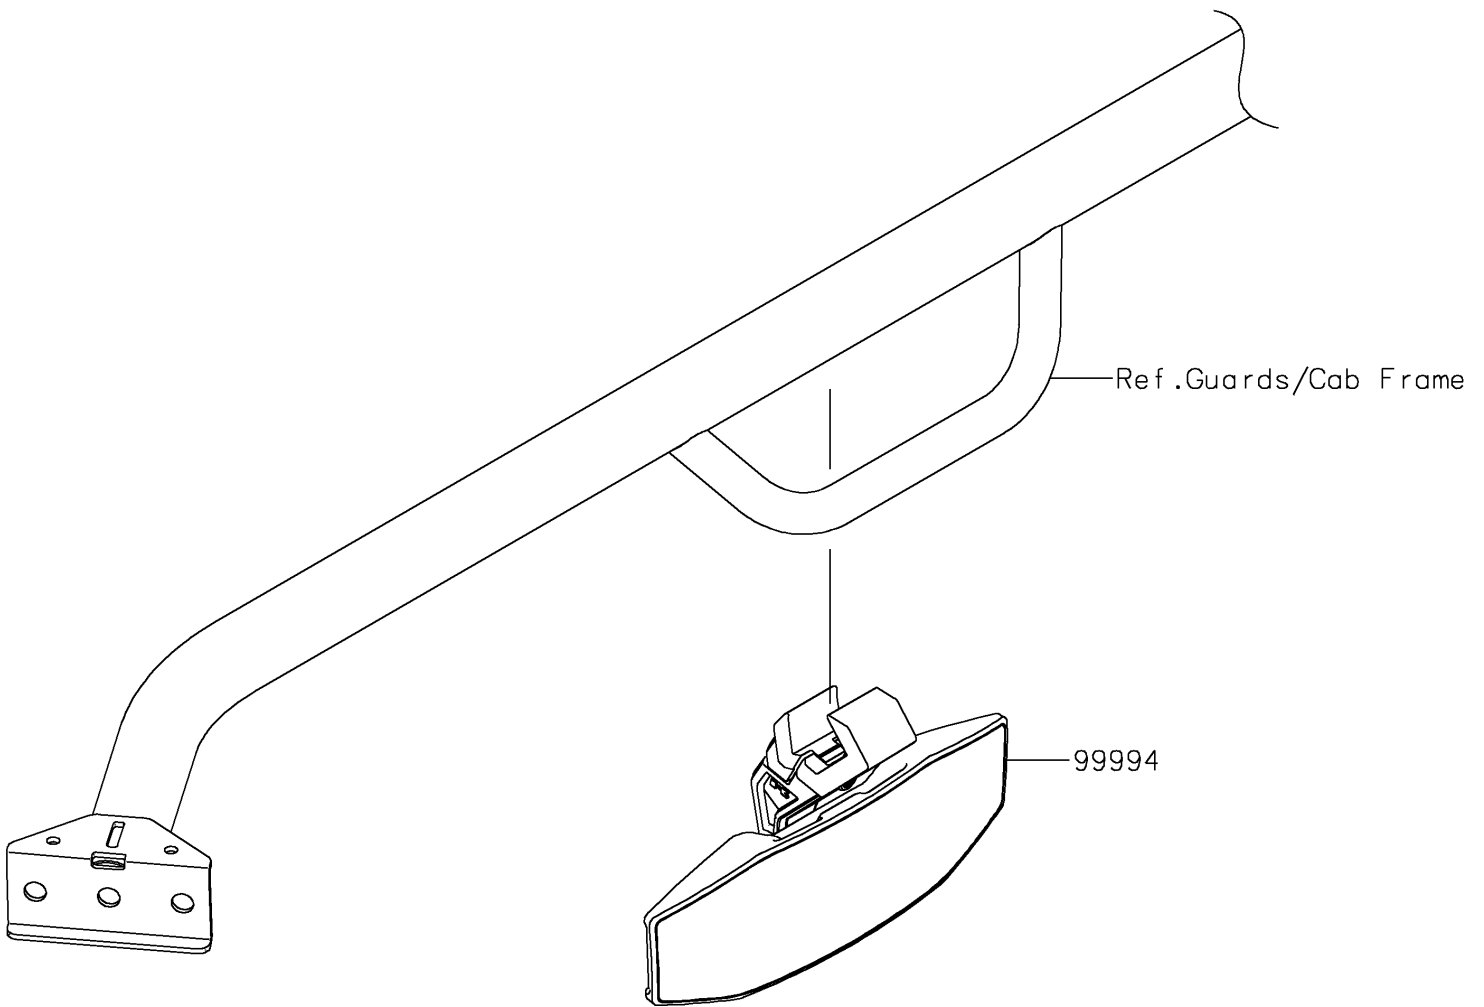

2024 MULE PRO-FXT™ 1000 PLATINUM RANCH EDITION PARTS DIAGRAM

F2910B

2024 MULE PRO-FXT™ 1000 PLATINUM RANCH EDITION PARTS LIS

Mirror

ITEM NAME	PART NUMBER	QUANTITY
REAR VIEW MIRROR (Ref # 99994)	99994-2000	1