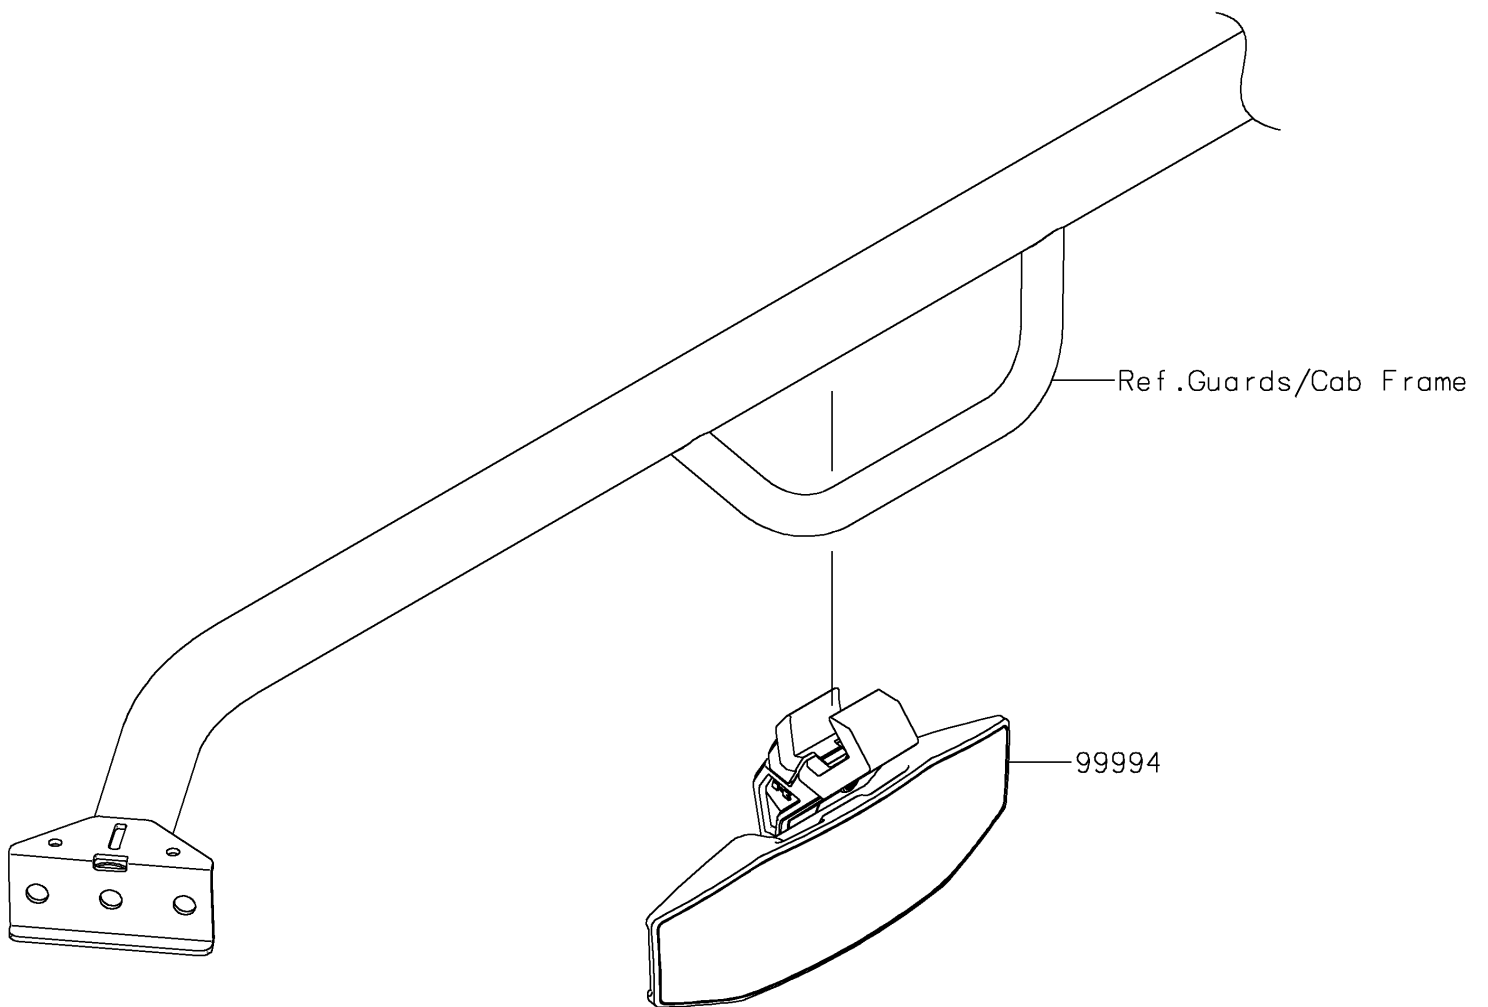

2025 MULE PRO-FXT 1000 Platinum PARTS DIAGRAM

Mirror

F2910B

2025 MULE PRO-FXT 1000 Platinum PARTS LIST

Mirror

ITEM NAME	PART NUMBER	QUANTITY
REAR VIEW MIRROR (Ref # 99994)	99994-2000	1