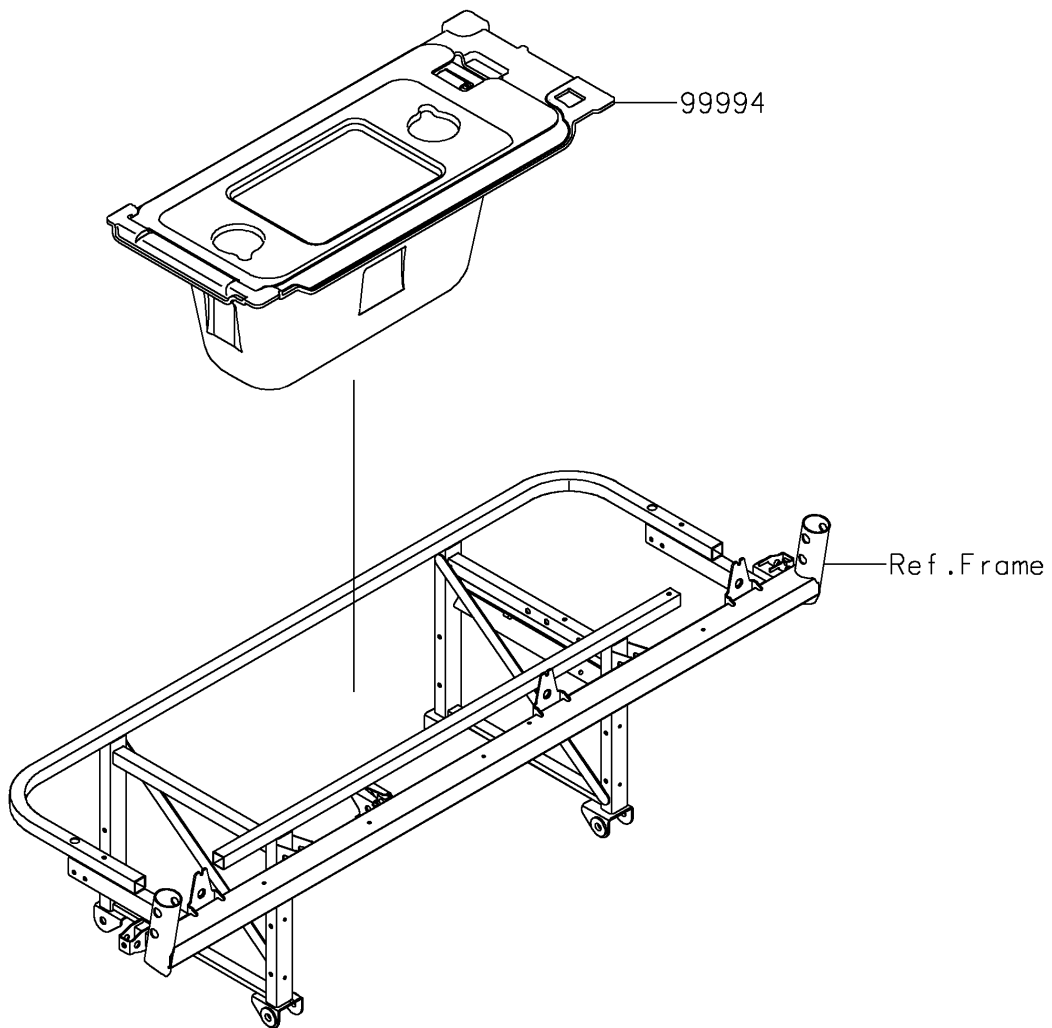

# 2025 MULE PRO-FXT 1000 Platinum PARTS DIAGRAM

Cargo Box

F2910C

## Cargo Box

ITEM NAME	PART NUMBER	QUANTITY
UNDERSEAT CARGO BOX (Ref # 99994)	99994-1463	1