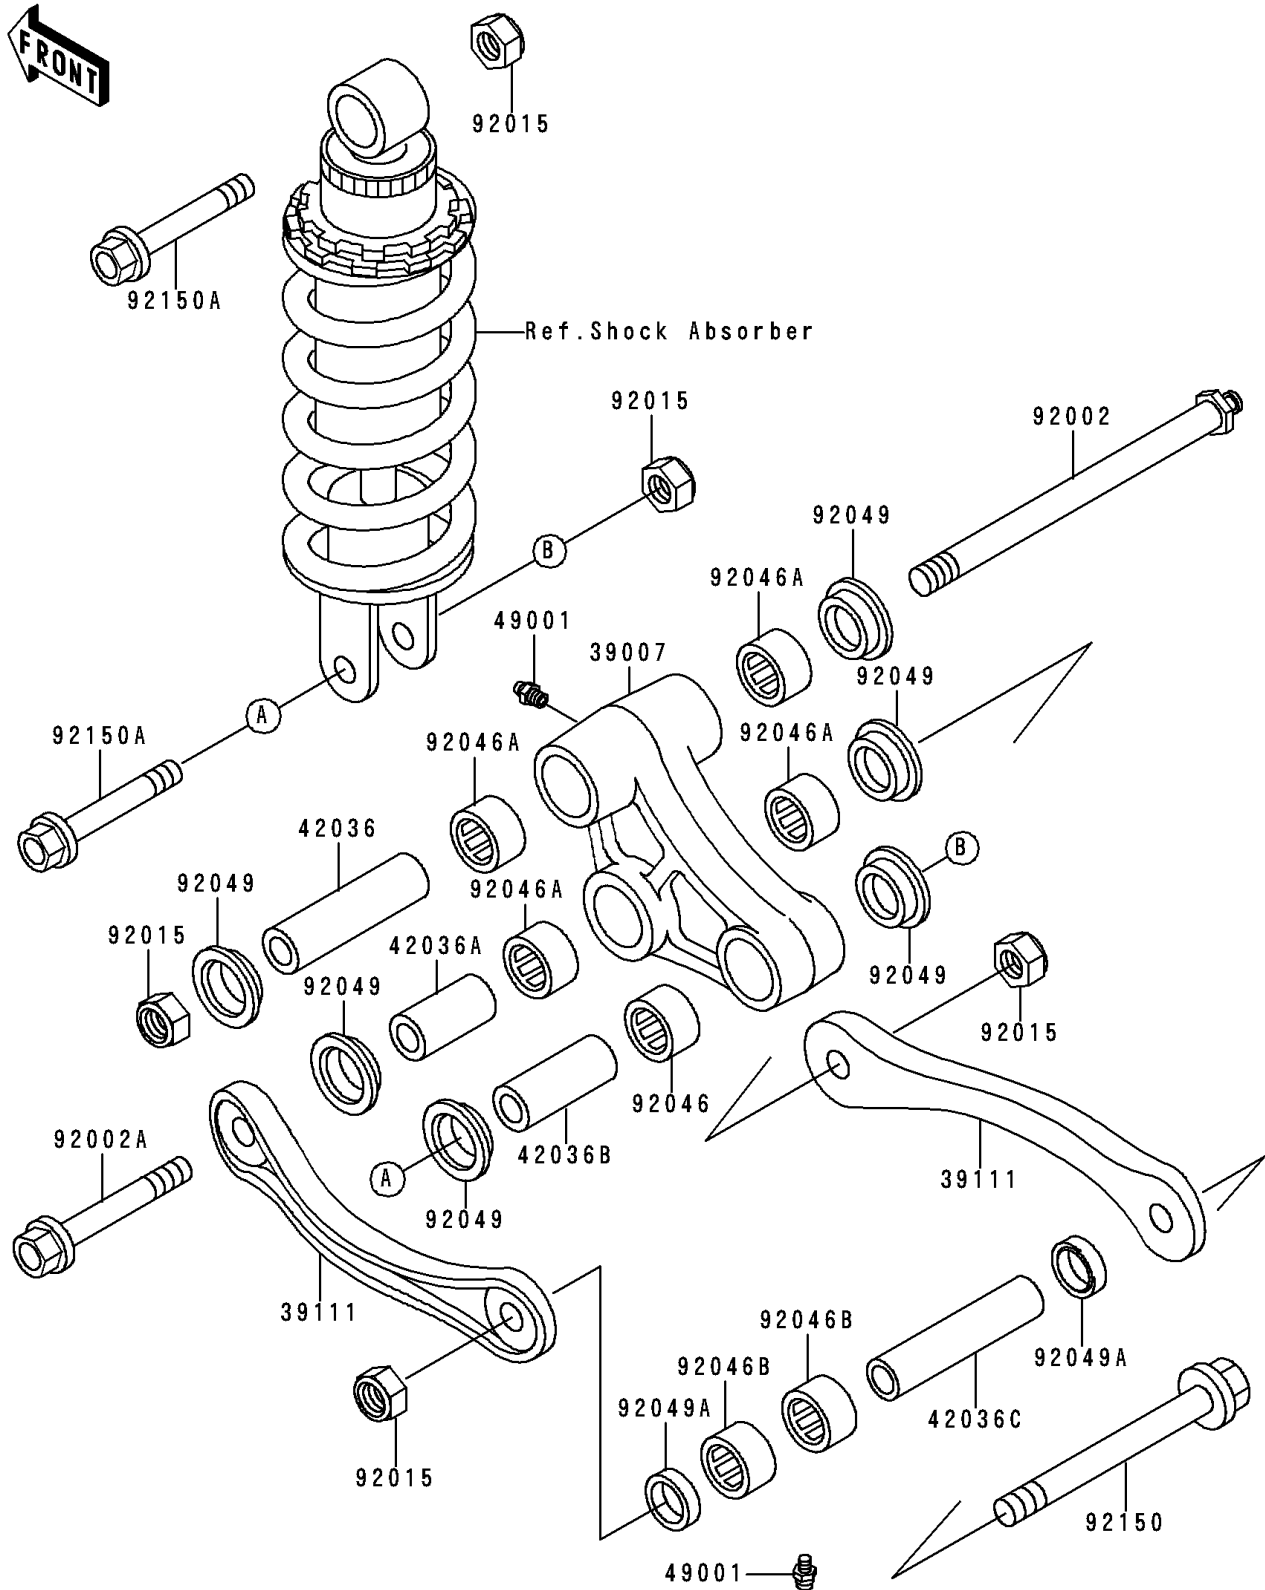

# 1993 Ninja® ZX™ -6 PARTS DIAGRAM

Rear Suspension

F2150

# 1993 Ninja® ZX™ -6 PARTS LIST

## Rear Suspension

ITEM NAME	PART NUMBER	QUANTITY
ARM-SUSP,UNI TRAK (Ref # 39007)	39007-1191	1
ROD-TIE,SUSPENSION (Ref # 39111)	39111-1142	2
SLEEVE,12.1X20X74 (Ref # 42036)	42036-1102	1
SLEEVE,12.1X20X40 (Ref # 42036A)	42036-1108	1
SLEEVE,12.1X20X50 (Ref # 42036B)	42036-1111	1
SLEEVE,12.1X18X82 (Ref # 42036C)	42036-1231	1
NIPPLE-GREASE (Ref # 49001)	49001-1051	4
BOLT,SUSPENSION ARM (Ref # 92002)	92002-1490	1
BOLT,SUSPENSION ROD (Ref # 92002A)	92002-1661	1
NUT,LOCK,12MM,BLACK (Ref # 92015)	92015-1190	5
BEARING-NEEDLE,BM202726 (Ref # 92046)	92046-1110	1
BEARING-NEEDLE,BM202715 (Ref # 92046A)	92046-1112	4
BEARING-NEEDLE,18BM2416 (Ref # 92046B)	92046-1144	2
SEAL-OIL,ARM,CNT (Ref # 92049)	92049-1109	6
SEAL-OIL,MHA18244 (Ref # 92049A)	92049-1225	2
BOLT,FLANGED,12X110 (Ref # 92150)	92150-1088	1
BOLT,FLANGED,12X63 (Ref # 92150A)	92150-1258	2