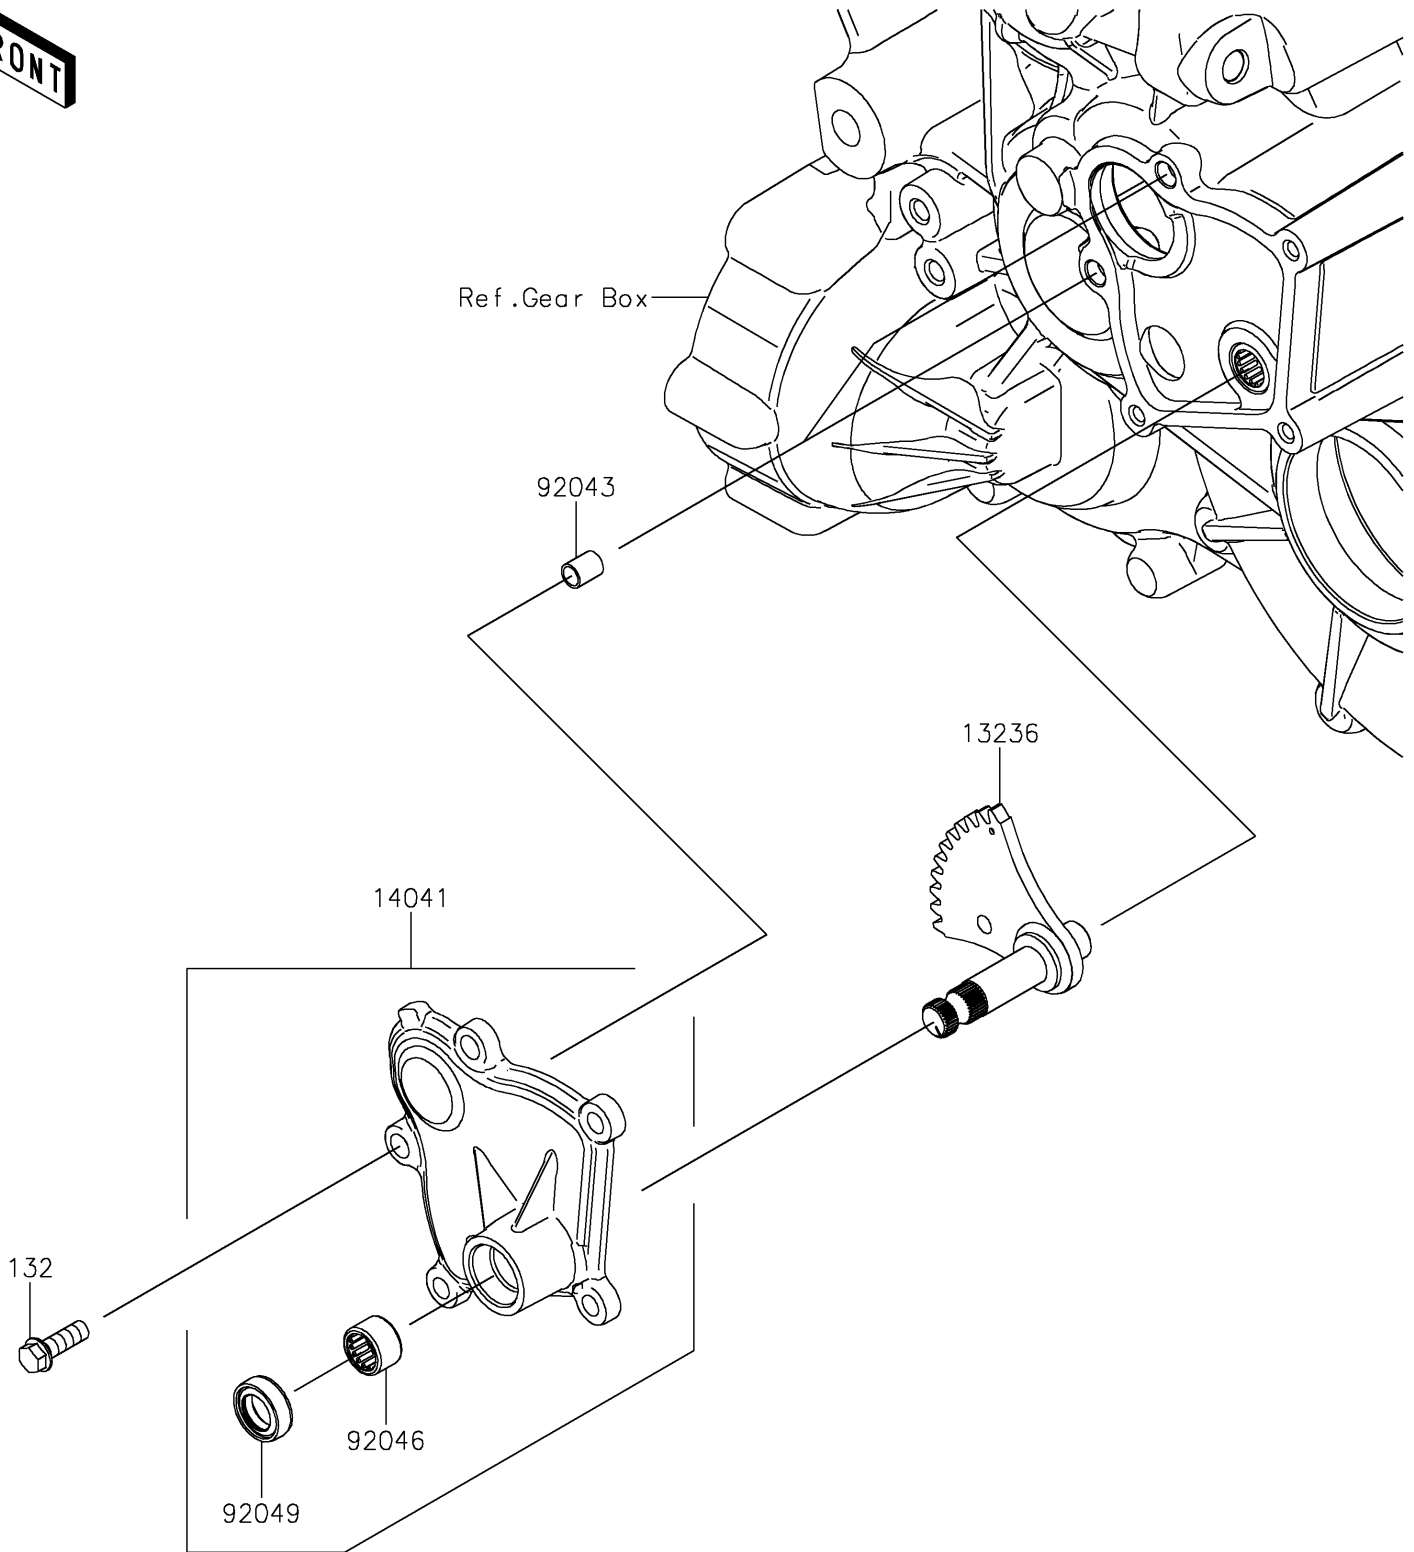

2025 Teryx KRX 1000 Trail Edition PARTS DIAGRAM

Gear Change Mechanism

E1370

2025 Teryx KRX 1000 Trail Edition PARTS LIST

Gear Change Mechanism

ITEM NAME	PART NUMBER	QUANTITY
LEVER-COMP (Ref # 13236)	13236-0816	1
COVER-COMP (Ref # 14041)	14041-0614	1
PIN,DOWEL,8X10 (Ref # 92043)	92043-1302	2
BEARING-NEEDLE,HK1210FM (Ref # 92046)	92046-0034	1
SEAL-OIL,CLUTCH RELEASE (Ref # 92049)	92049-1475	1
BOLT-FLANGED-SMALL,6X18 (Ref # 132)	132BA0618	5