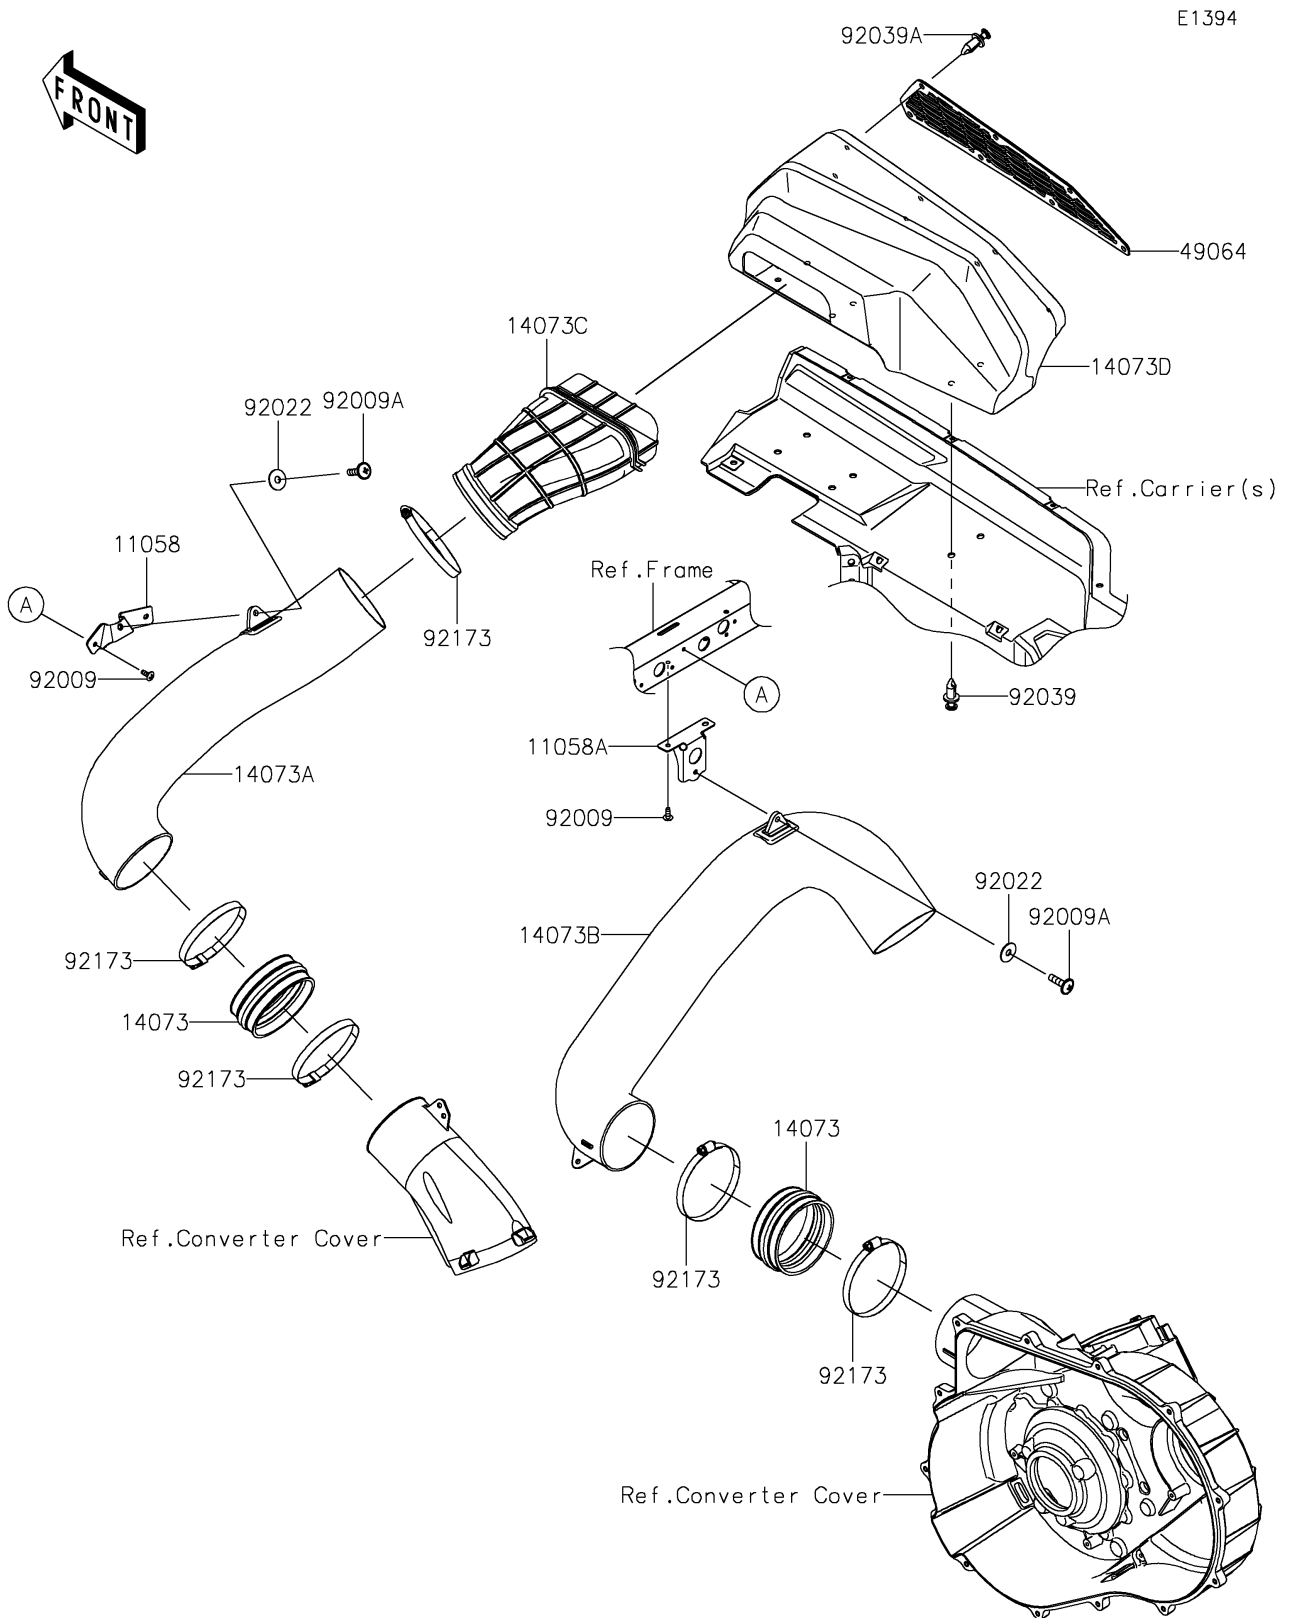

2025 TERYX KRX® 1000 TRAIL EDITION PARTS DIAGRAM

Air Cleaner-Belt Converter

2025 TERYX KRX® 1000 TRAIL EDITION PARTS LIST

Air Cleaner-Belt Converter

ITEM NAME	PART NUMBER	QUANTITY
BRACKET (Ref # 11058)	11058-1656	1
BRACKET (Ref # 11058A)	11058-1657	1
DUCT (Ref # 14073)	14073-0909	2
DUCT,INTAKE (Ref # 14073A)	14073-0910	1
DUCT,EXHAUST (Ref # 14073B)	14073-0911	1
DUCT (Ref # 14073C)	14073-0919	1
DUCT (Ref # 14073D)	14073-0955	1
FILTER-AIR (Ref # 49064)	49064-0013	1
SCREW,TAPPING,6X16 (Ref # 92009)	92009-1166	4
SCREW,6X22 (Ref # 92009A)	92009-1441	2
WASHER,PLAIN,6.5X20X1 (Ref # 92022)	92022-165	2
RIVET (Ref # 92039)	92039-0776	6
RIVET,TWO-PIECE CLIP (Ref # 92039A)	92039-0818	7
CLAMP,130MM (Ref # 92173)	92173-1938	5