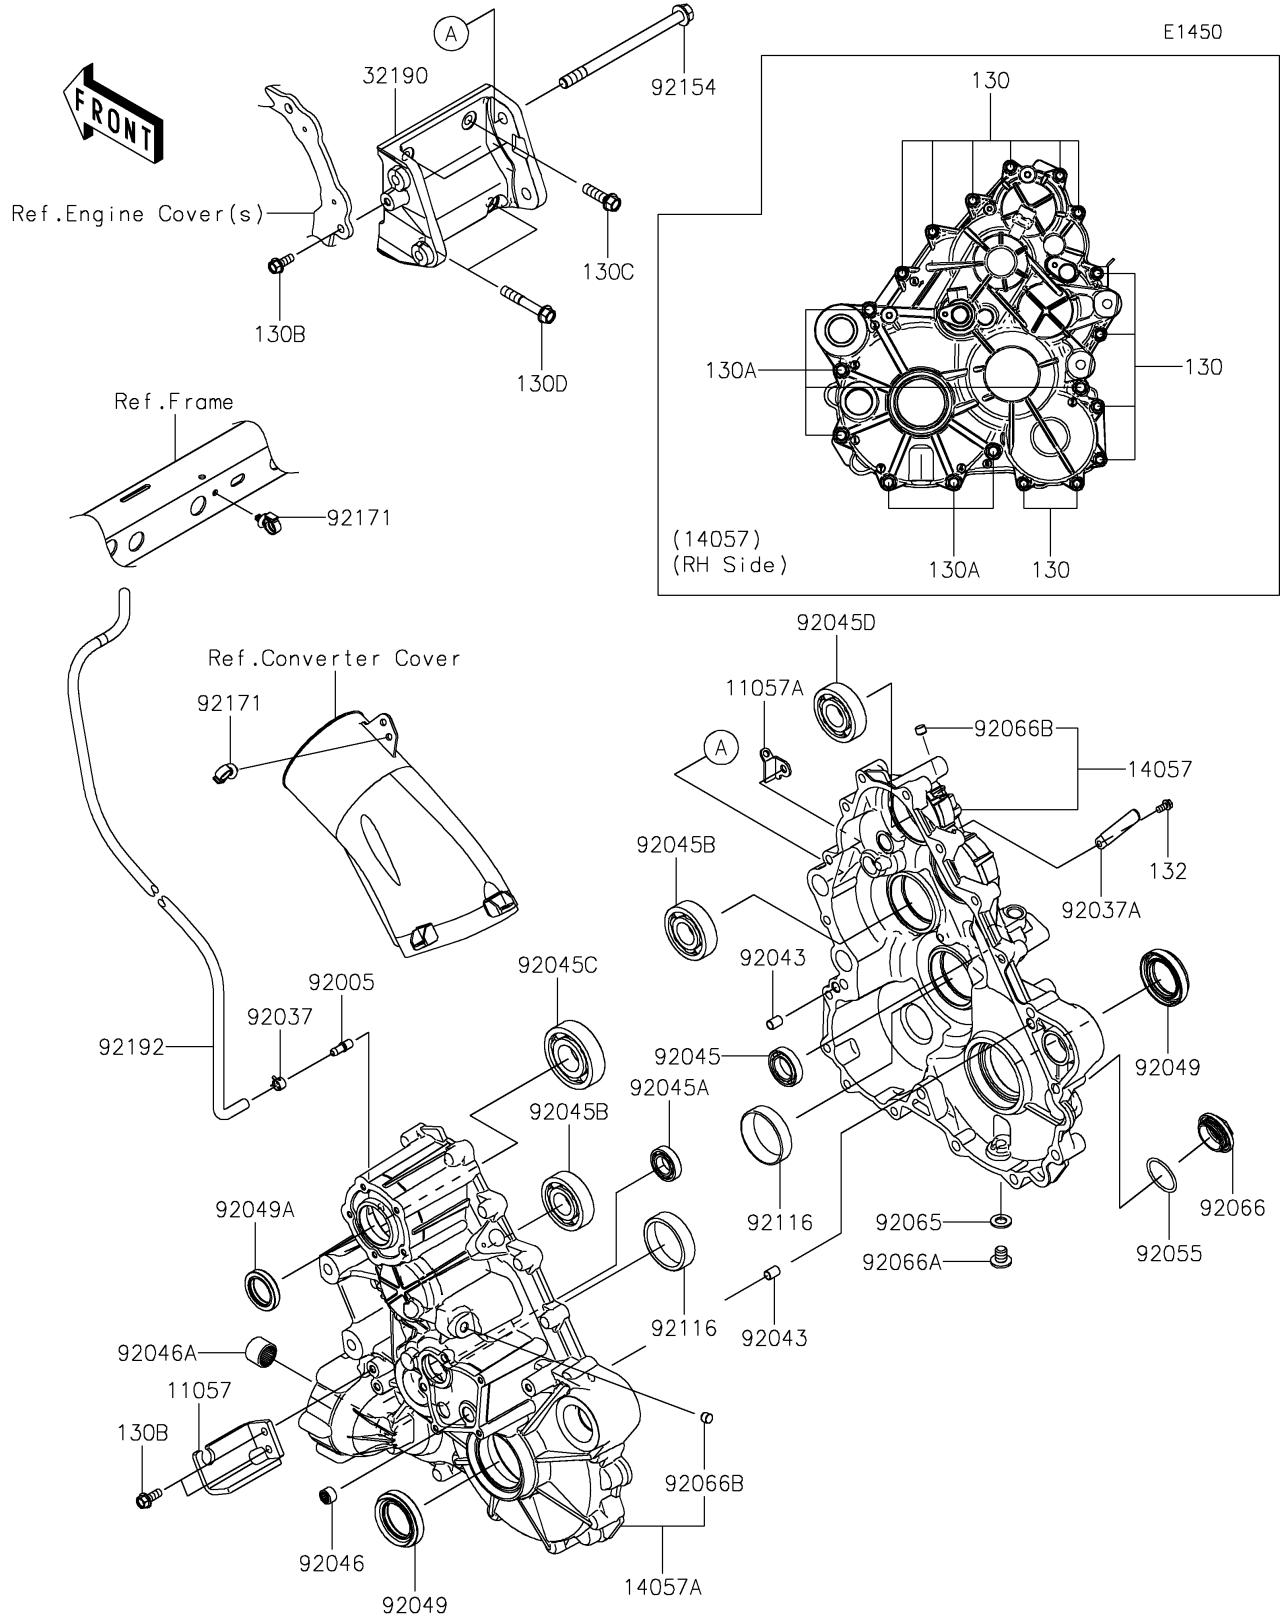

2025 TERYX KRX® 1000 TRAIL EDITION PARTS DIAGRAM

Gear Box

2025 TERYX KRX® 1000 TRAIL EDITION PARTS LIST

Gear Box

ITEM NAME	PART NUMBER	QUANTITY
BRACKET,CABLE (Ref # 11057)	11057-1898	1
BRACKET (Ref # 11057A)	11057-4094	1
CASE-COMP-GEAR (Ref # 14057)	14057-0023	1
CASE-COMP-GEAR (Ref # 14057A)	14057-0024	1
BRACKET-ENGINE (Ref # 32190)	32190-0776	1
FITTING,BREATHER (Ref # 92005)	92005-1127	1
CLAMP,TUBE (Ref # 92037)	92037-1505	1
CLAMP (Ref # 92037A)	92037-1993	1
PIN,DOWEL,10X14 (Ref # 92043)	92043-1037	2
BEARING-BALL,#6905 (Ref # 92045)	92045-036	1
BEARING-BALL,6904 (Ref # 92045A)	92045-0705	1
BEARING-BALL,6305RSH2 (Ref # 92045B)	92045-0899	2
BEARING-BALL,TMB306C3 (Ref # 92045C)	92045-0900	1
BEARING-BALL,6305 (Ref # 92045D)	92045-0947	1
BEARING-NEEDLE,HK1210FM (Ref # 92046)	92046-0034	1
BEARING-NEEDLE (Ref # 92046A)	92046-0039	1
SEAL-OIL,TC9Y 40X62X10X17.2 (Ref # 92049)	92049-0815	2
SEAL-OIL,HTC 30X45X8 (Ref # 92049A)	92049-0848	1
RING-O,35.8MM (Ref # 92055)	92055-1281	1
GASKET,12X22X2 (Ref # 92065)	92065-097	1
PLUG,36X7.5 (Ref # 92066)	92066-0744	1
PLUG,12X15 (Ref # 92066A)	92066-0943	1
PLUG (Ref # 92066B)	92066-1013	2
BEARING-ROLLER,HC30305J (Ref # 92116)	92116-0011	2
BOLT,12X175 (Ref # 92154)	92154-3859	2
CLAMP (Ref # 92171)	92171-0453	2
TUBE,5.8X10.8X935 (Ref # 92192)	92192-1921	1
BOLT-FLANGED,8X45 (Ref # 130)	130BA0845	12
BOLT-FLANGED,10X55 (Ref # 130A)	130BA1055	7

2025 TERYX KRX® 1000 TRAIL EDITION PARTS LIST

Gear Box

ITEM NAME	PART NUMBER	QUANTITY
BOLT-FLANGED,8X20 (Ref # 130B)	130CA0820	3
BOLT-FLANGED,10X35 (Ref # 130C)	130CA1035	2
BOLT-FLANGED,10X60 (Ref # 130D)	130CA1060	2
BOLT-FLANGED-SMALL,6X12 (Ref # 132)	132BA0612	1