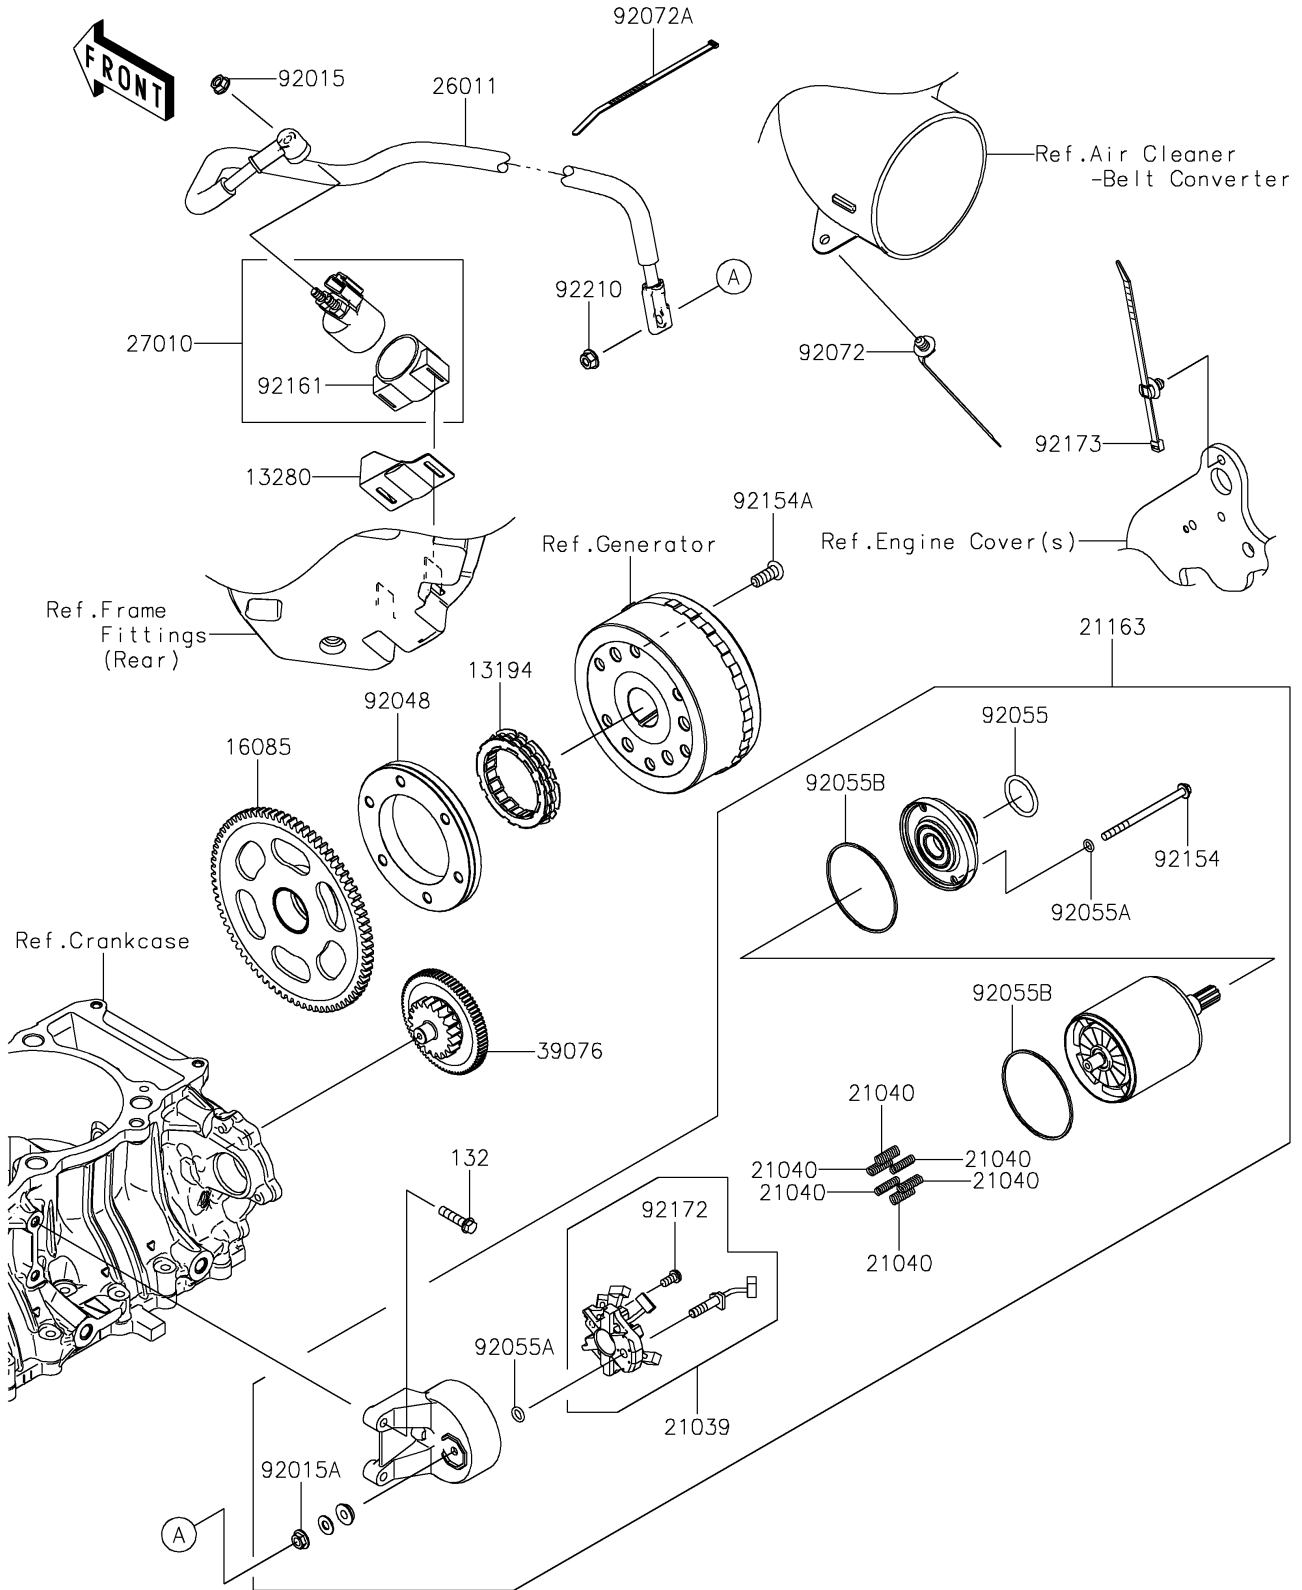

2025 TERYX KRX® 1000 TRAIL EDITION PARTS DIAGRAM

Starter Motor

E1840

2025 TERYX KRX® 1000 TRAIL EDITION PARTS LIST

Starter Motor

ITEM NAME	PART NUMBER	QUANTITY
CLUTCH-ONEWAY (Ref # 13194)	13194-0021	1
HOLDER,MAGNETIC SWITCH (Ref # 13280)	13280-0973	1
GEAR,76T (Ref # 16085)	16085-0691	1
BRUSH (Ref # 21039)	21039-0009	1
SPRING-BRUSH (Ref # 21040)	21040-0003	6
STARTER-ELECTRIC (Ref # 21163)	21163-0786	1
WIRE-LEAD (Ref # 26011)	26011-1914	1
SWITCH,MAGNETIC (Ref # 27010)	27010-0766	1
LIMITER (Ref # 39076)	39076-0050	1
NUT,FLANGED,6MM (Ref # 92015)	92015-1367	1
NUT,STARTER MOTOR (Ref # 92015A)	92015-1476	1
RACE (Ref # 92048)	92048-0041	1
RING-O (Ref # 92055)	92055-1276	1
RING-O,4.5X2.0 (Ref # 92055A)	92055-1370	3
RING-O,STARTER MOTOR (Ref # 92055B)	92055-1381	2
BAND,OS170-FT7(BLACK) (Ref # 92072)	92072-1414	1
BAND,L=292.1 (Ref # 92072A)	92072-3509	1
BOLT (Ref # 92154)	92154-0265	2
BOLT,TORX,8X20 (Ref # 92154A)	92154-0421	6
DAMPER,MAGNETIC SWITCH (Ref # 92161)	92161-1722	1
SCREW (Ref # 92172)	92172-0334	1
CLAMP (Ref # 92173)	92173-2188	1
NUT,6MM (Ref # 92210)	92210-0188	1
BOLT-FLANGED-SMALL,6X25 (Ref # 132)	132BA0625	2