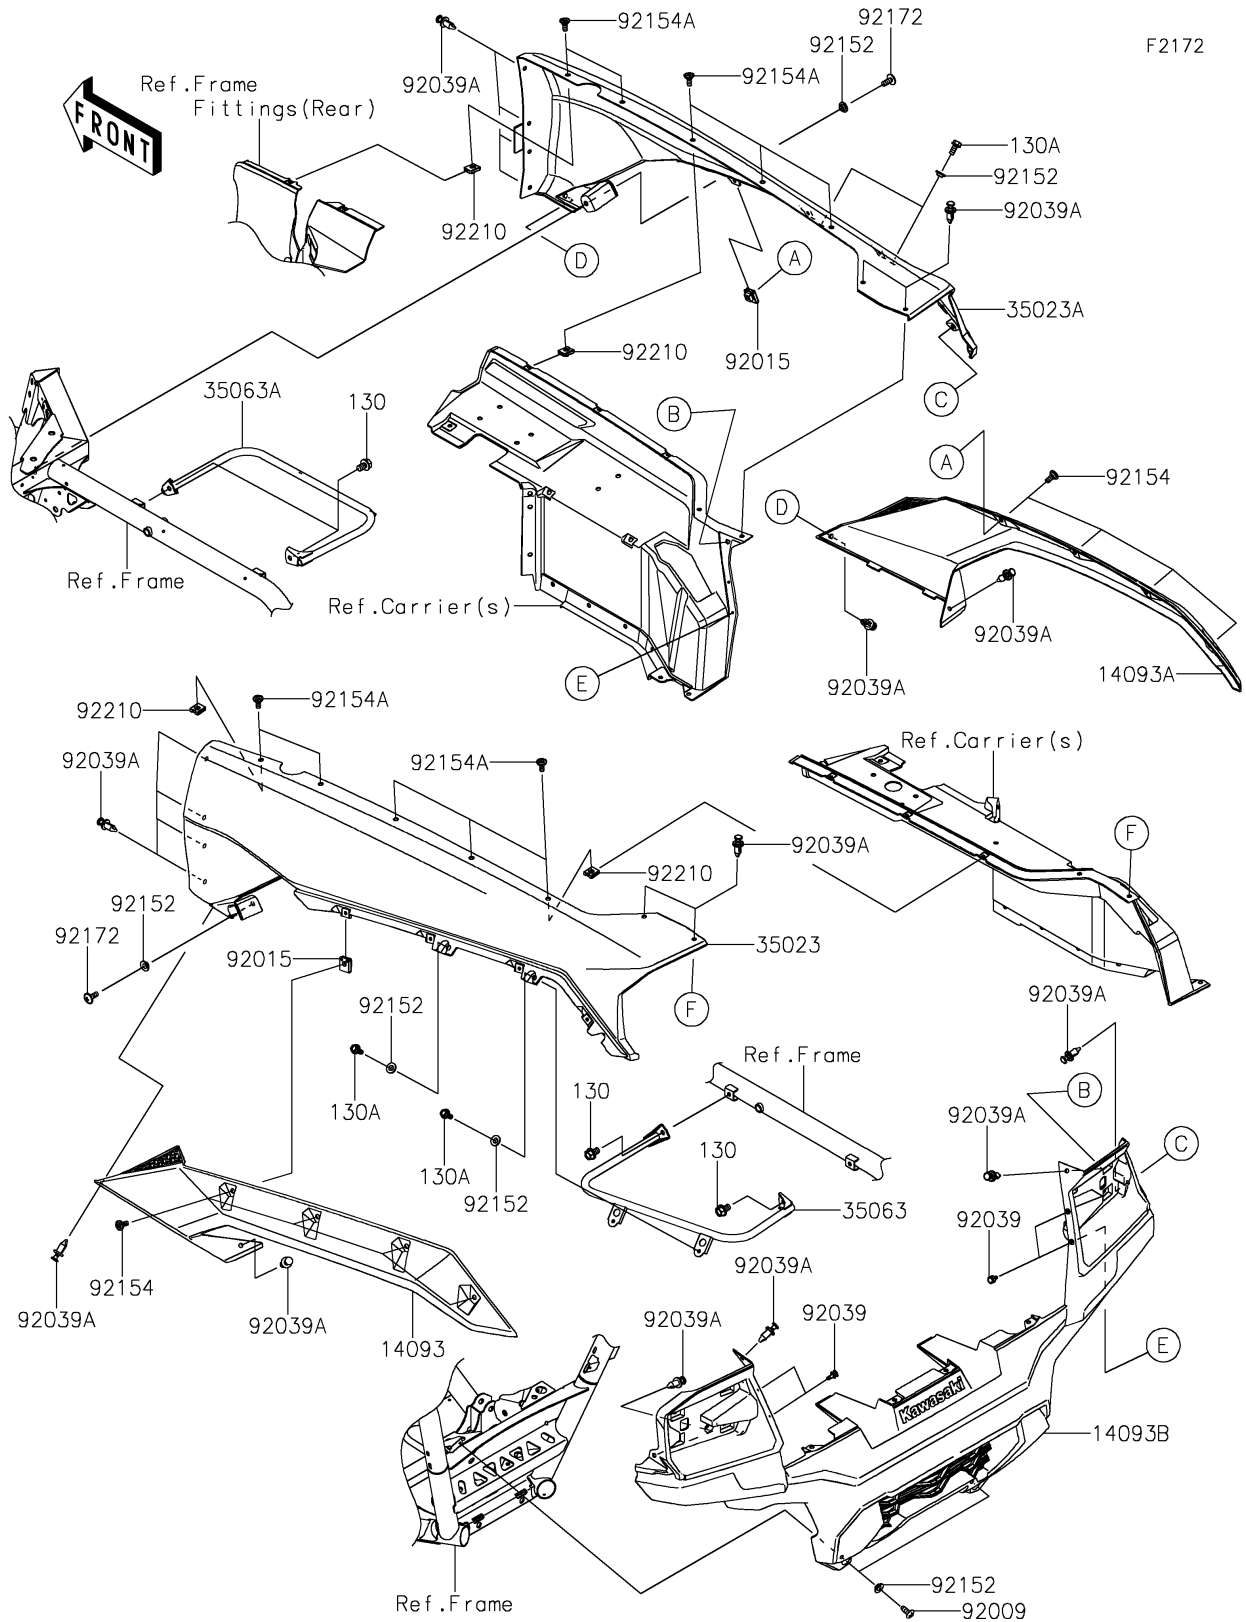

2025 Teryx KRX 1000 Trail Edition PARTS DIAGRAM

Rear Fender(s)

F2172

2025 Teryx KRX 1000 Trail Edition PARTS LIST

Rear Fender(s)

ITEM NAME	PART NUMBER	QUANTITY
COVER,FLAP,LH (Ref # 14093)	14093-0796	1
COVER,FLAP,RH (Ref # 14093A)	14093-0797	1
COVER,TAIL (Ref # 14093B)	14093-0798	1
FENDER-REAR,LH,C.C.GRAY (Ref # 35023)	35023-0463-66Z	1
FENDER-REAR,RH,C.C.GRAY (Ref # 35023A)	35023-0464-66Z	1
STAY,LH (Ref # 35063)	35063-1462	1
STAY,RH (Ref # 35063A)	35063-1463	1
SCREW,TAPPING,6X16 (Ref # 92009)	92009-1166	2
NUT,CLAMP,6MM (Ref # 92015)	92015-1678	8
RIVET (Ref # 92039)	92039-0046	4
RIVET (Ref # 92039A)	92039-0776	20
COLLAR,6.3X9.5X4.1 (Ref # 92152)	92152-1571	8
BOLT (Ref # 92154)	92154-2474	8
BOLT (Ref # 92154A)	92154-3957	10
SCREW,6X16 (Ref # 92172)	92172-0236	2
NUT (Ref # 92210)	92210-1125	10
BOLT-FLANGED,8X12 (Ref # 130)	130BA0812	4
BOLT-FLANGED,6X14 (Ref # 130A)	130CA0614	4