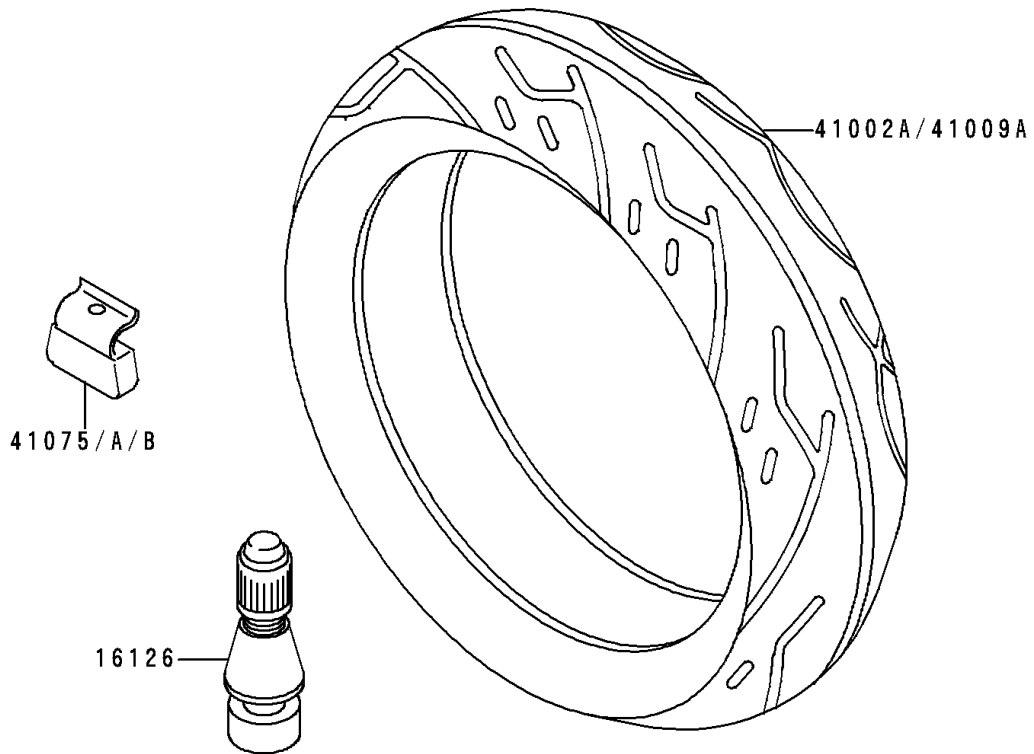

1995 Ninja® ZX™ -6 PARTS DIAGRAM

Tires

F2210

1995 Ninja® ZX™-6 PARTS LIST

Tires

ITEM NAME	PART NUMBER	QUANTITY
VALVE,TIRE (Ref # 16126)	16126-1140	2
TIRE,FR,120/60ZR17,B50FA(BS) (Ref # 41009)	41009-1053	1
TIRE,RR,160/60ZR17,BT-50R(BS) (Ref # 41009A)	41009-1054	1
BALANCER-WHEEL,10G,SILVER (Ref # 41075)	41075-1056	AR
BALANCER-WHEEL,20G,SILVER (Ref # 41075A)	41075-1057	AR
BALANCER-WHEEL,30G,SILVER (Ref # 41075B)	41075-1058	AR