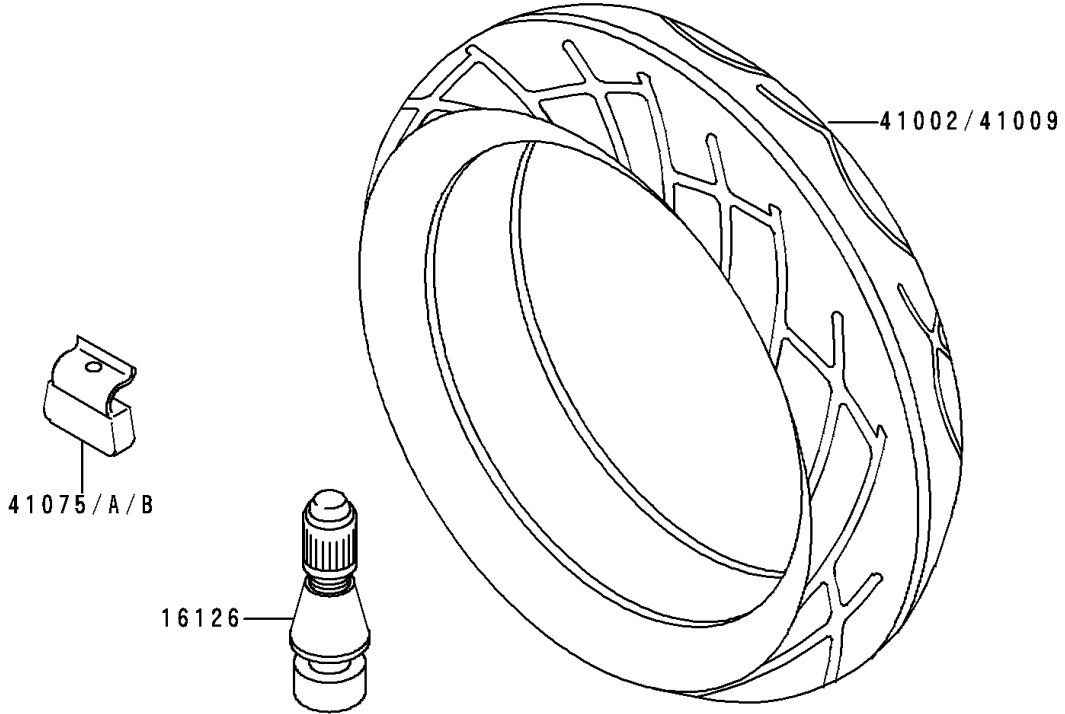

1995 Ninja® ZX™ -6 PARTS DIAGRAM

Tires

F2210

1995 Ninja® ZX™-6 PARTS LIST

Tires

ITEM NAME	PART NUMBER	QUANTITY
VALVE,TIRE (Ref # 16126)	16126-1140	2
TIRE,FR,120/60ZR17,B50FA(BS) (Ref # 41009)	41009-1053	1
TIRE,RR,160/60ZR17,BT-50R(BS) (Ref # 41009A)	41009-1054	1
BALANCER-WHEEL,10G,SILVER (Ref # 41075)	41075-1056	AR
BALANCER-WHEEL,20G,SILVER (Ref # 41075A)	41075-1057	AR
BALANCER-WHEEL,30G,SILVER (Ref # 41075B)	41075-1058	AR