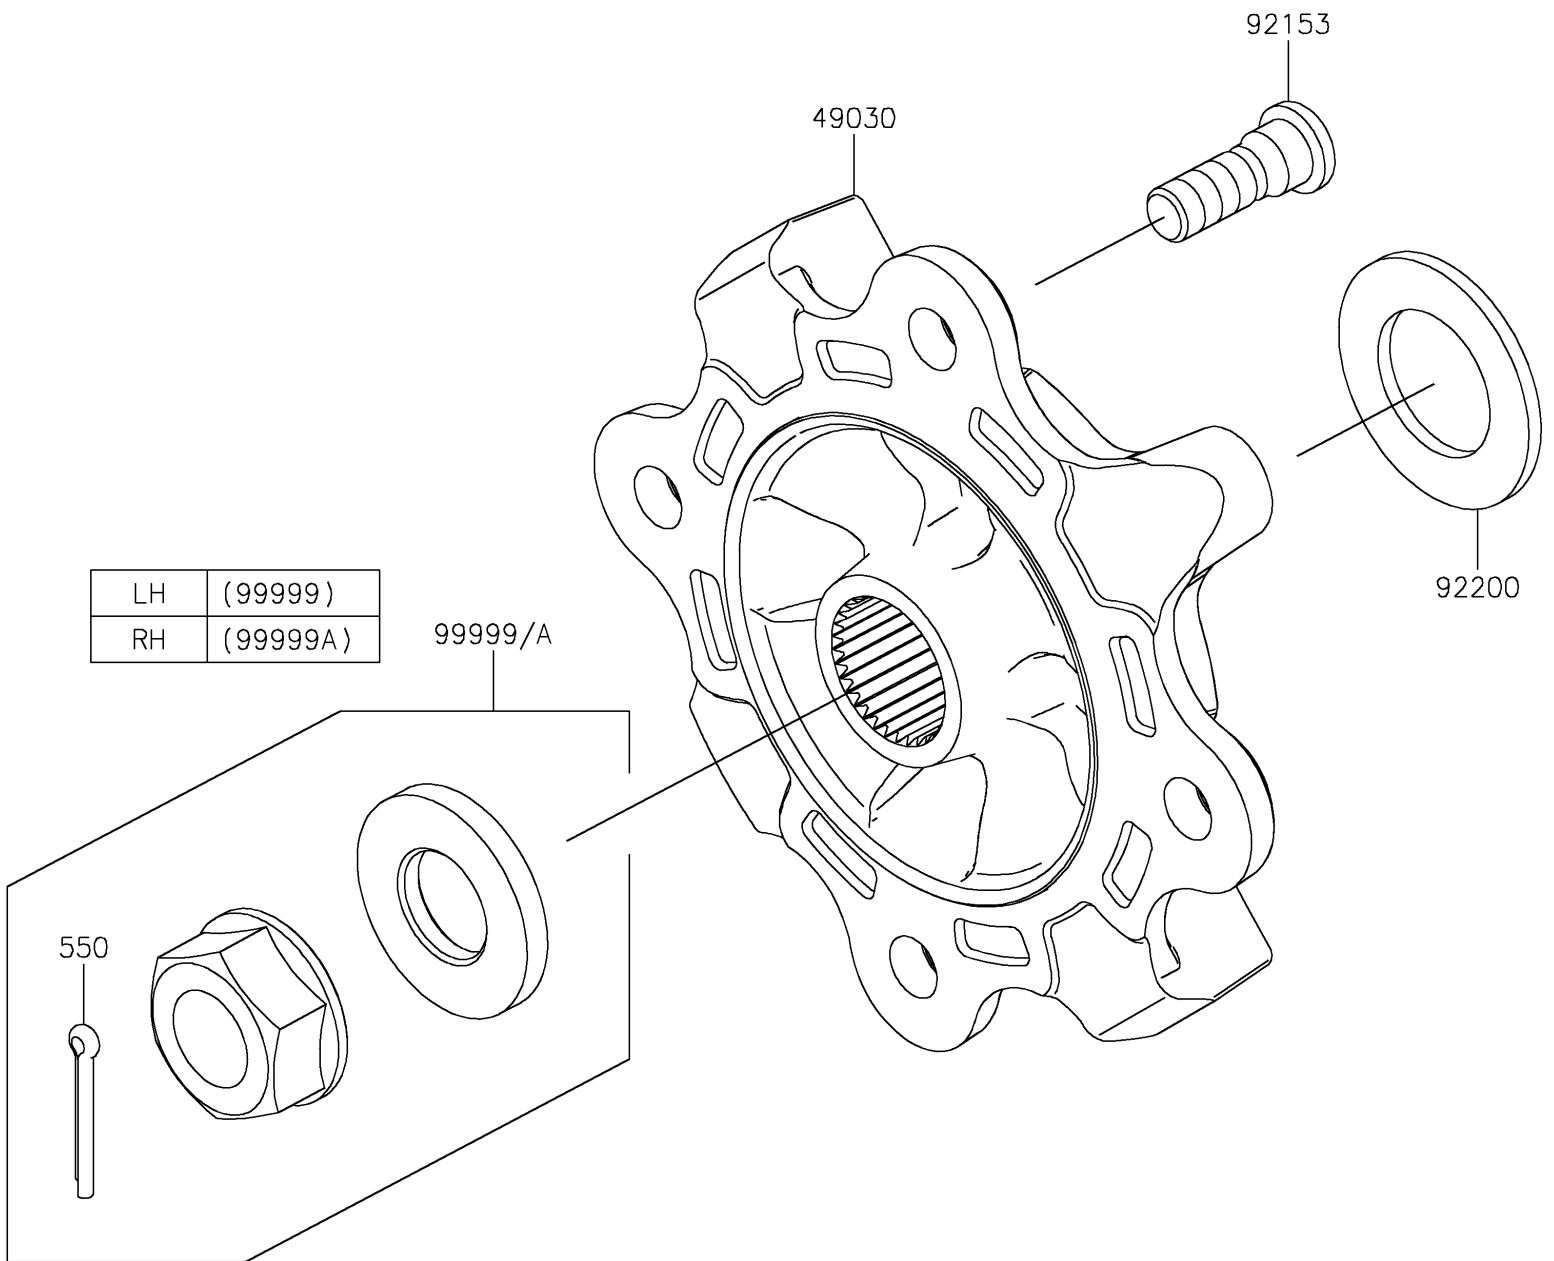

# 2025 Teryx KRX 1000 Trail Edition PARTS DIAGRAM

Rear Hubs/Brakes

F2240

## 2025 Teryx KRX 1000 Trail Edition PARTS LIST

### Rear Hubs/Brakes

ITEM NAME	PART NUMBER	QUANTITY
HUB (Ref # 49030)	49030-0566	2
BOLT,12MM (Ref # 92153)	92153-1915	8
WASHER,33X56X3.5 (Ref # 92200)	92200-2332	2
KIT,LH AXLE NUT (Ref # 99999)	99999-0726	1
KIT,RH AXLE NUT (Ref # 99999A)	99999-0727	1
PIN-COTTER,4.0X30 (Ref # 550)	550AA4030	1