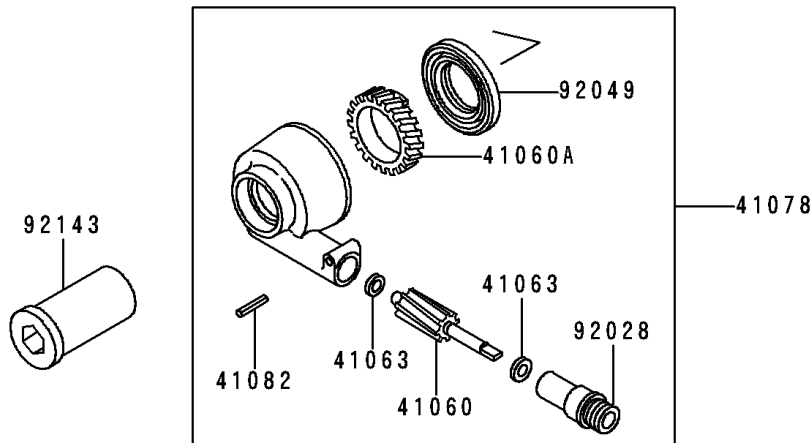

1993 Ninja® ZX™ -6 PARTS DIAGRAM

Front Wheel

F2230

1993 Ninja® ZX™ -6 PARTS LIST

Front Wheel

ITEM NAME	PART NUMBER	QUANTITY
BEARING-BALL,#6004UUC3 (Ref # 601)	601B6004UU	2
GEAR-METER SCREW,9T (Ref # 41060)	41060-1123	1
GEAR-METER SCREW,23T (Ref # 41060A)	41060-1138	1
WASHER,5.1X9X0.4 (Ref # 41063)	41063-001	2
RECEIVER-SPEEDOMETER (Ref # 41064)	41064-1006	1
AXLE,FR (Ref # 41068)	41068-1311	1
WHEEL-ASSY,FR,G.GRAY (Ref # 41073A)	41073-1518-GE	1
CASE-ASSY-METER GEAR (Ref # 41078)	41078-1076	1
PIN,SPRING (Ref # 41082)	41082-001	1
BUSHING,SPEEDOMETER (Ref # 92028)	92028-1066	1
RING-SNAP,42MM (Ref # 92033)	92033-1041	2
SEAL-OIL,BJN30427-C3 (Ref # 92049)	92049-1057	2
COLLAR,FR AXLE,L=43.5 (Ref # 92143)	92143-1301	1
COLLAR,FR AXLE,L=25.5 (Ref # 92143A)	92143-1359	1
COLLAR,FR HUB,L=86.5 (Ref # 92143B)	92143-1479	1