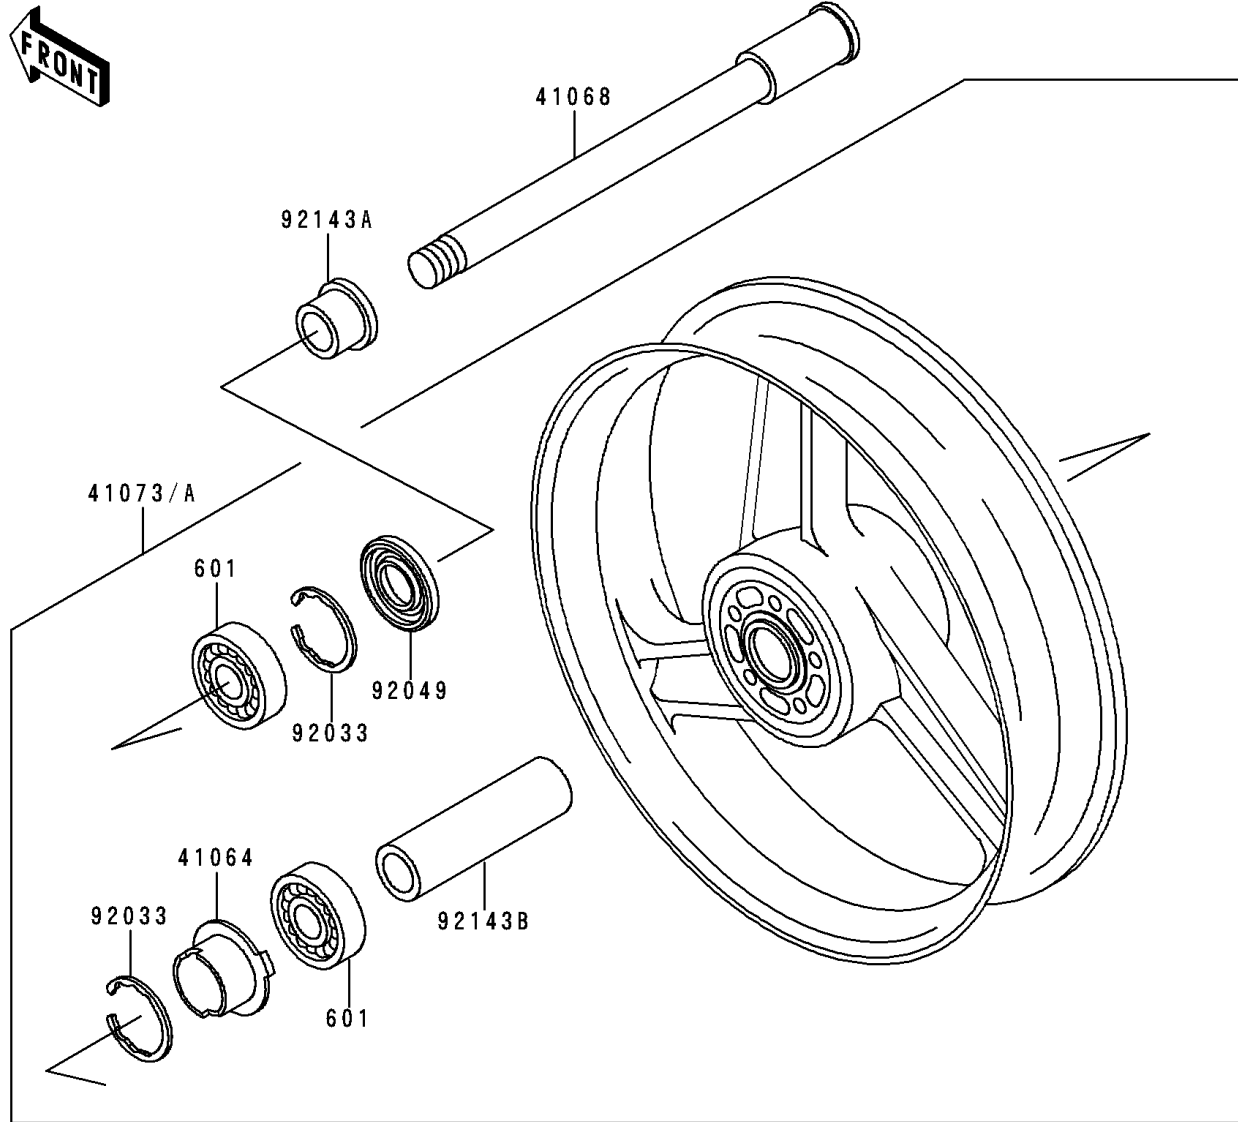

1993 Ninja® ZX™ -6 PARTS DIAGRAM

Front Wheel

F2230

1993 Ninja® ZX™ -6 PARTS LIST

Front Wheel

ITEM NAME	PART NUMBER	QUANTITY
BEARING-BALL,#6004UUC3 (Ref # 601)	601B6004UU	2
GEAR-METER SCREW,9T (Ref # 41060)	41060-1123	1
GEAR-METER SCREW,23T (Ref # 41060A)	41060-1138	1
WASHER,5.1X9X0.4 (Ref # 41063)	41063-001	2
RECEIVER-SPEEDOMETER (Ref # 41064)	41064-1006	1
AXLE,FR (Ref # 41068)	41068-1311	1
WHEEL-ASSY,FR,G.GRAY (Ref # 41073A)	41073-1518-GE	1
CASE-ASSY-METER GEAR (Ref # 41078)	41078-1076	1
PIN,SPRING (Ref # 41082)	41082-001	1
BUSHING,SPEEDOMETER (Ref # 92028)	92028-1066	1
RING-SNAP,42MM (Ref # 92033)	92033-1041	2
SEAL-OIL,BJN30427-C3 (Ref # 92049)	92049-1057	2
COLLAR,FR AXLE,L=43.5 (Ref # 92143)	92143-1301	1
COLLAR,FR AXLE,L=25.5 (Ref # 92143A)	92143-1359	1
COLLAR,FR HUB,L=86.5 (Ref # 92143B)	92143-1479	1