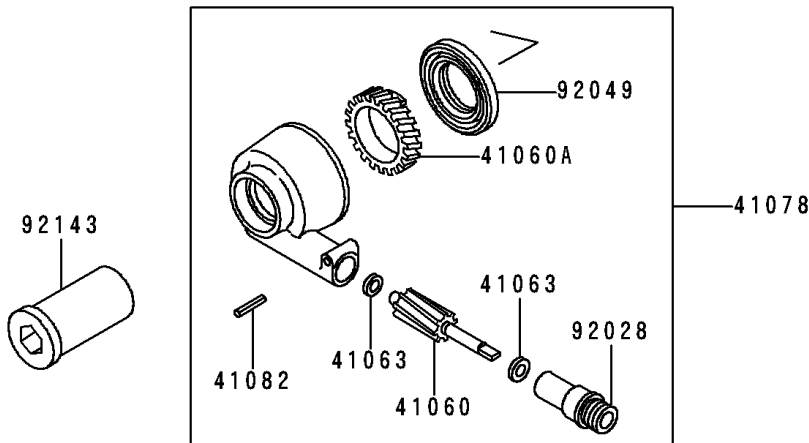

1994 Ninja® ZX™ -6 PARTS DIAGRAM

Front Wheel

F2230

1994 Ninja® ZX™ -6 PARTS LIST

Front Wheel

ITEM NAME	PART NUMBER	QUANTITY
BEARING-BALL,#6004UUC3 (Ref # 601)	601B6004UU	2
GEAR-METER SCREW,9T (Ref # 41060)	41060-1123	1
GEAR-METER SCREW,23T (Ref # 41060A)	41060-1138	1
WASHER,5.1X9X0.4 (Ref # 41063)	41063-001	2
RECEIVER-SPEEDOMETER (Ref # 41064)	41064-1006	1
AXLE,FR (Ref # 41068)	41068-1311	1
WHEEL-ASSY,FR,L.GREEN (Ref # 41073)	41073-1518-CJ	1
WHEEL-ASSY,FR,G.GRAY (Ref # 41073A)	41073-1518-GE	1
CASE-ASSY-METER GEAR (Ref # 41078)	41078-1076	1
PIN,SPRING (Ref # 41082)	41082-001	1
BUSHING,SPEEDOMETER (Ref # 92028)	92028-1066	1
RING-SNAP,42MM (Ref # 92033)	92033-1041	2
SEAL-OIL,BJN30427-C3 (Ref # 92049)	92049-1057	2
COLLAR,FR AXLE,L=43.5 (Ref # 92143)	92143-1301	1
COLLAR,FR AXLE,L=25.5 (Ref # 92143A)	92143-1359	1
COLLAR,FR HUB,L=86.5 (Ref # 92143B)	92143-1479	1