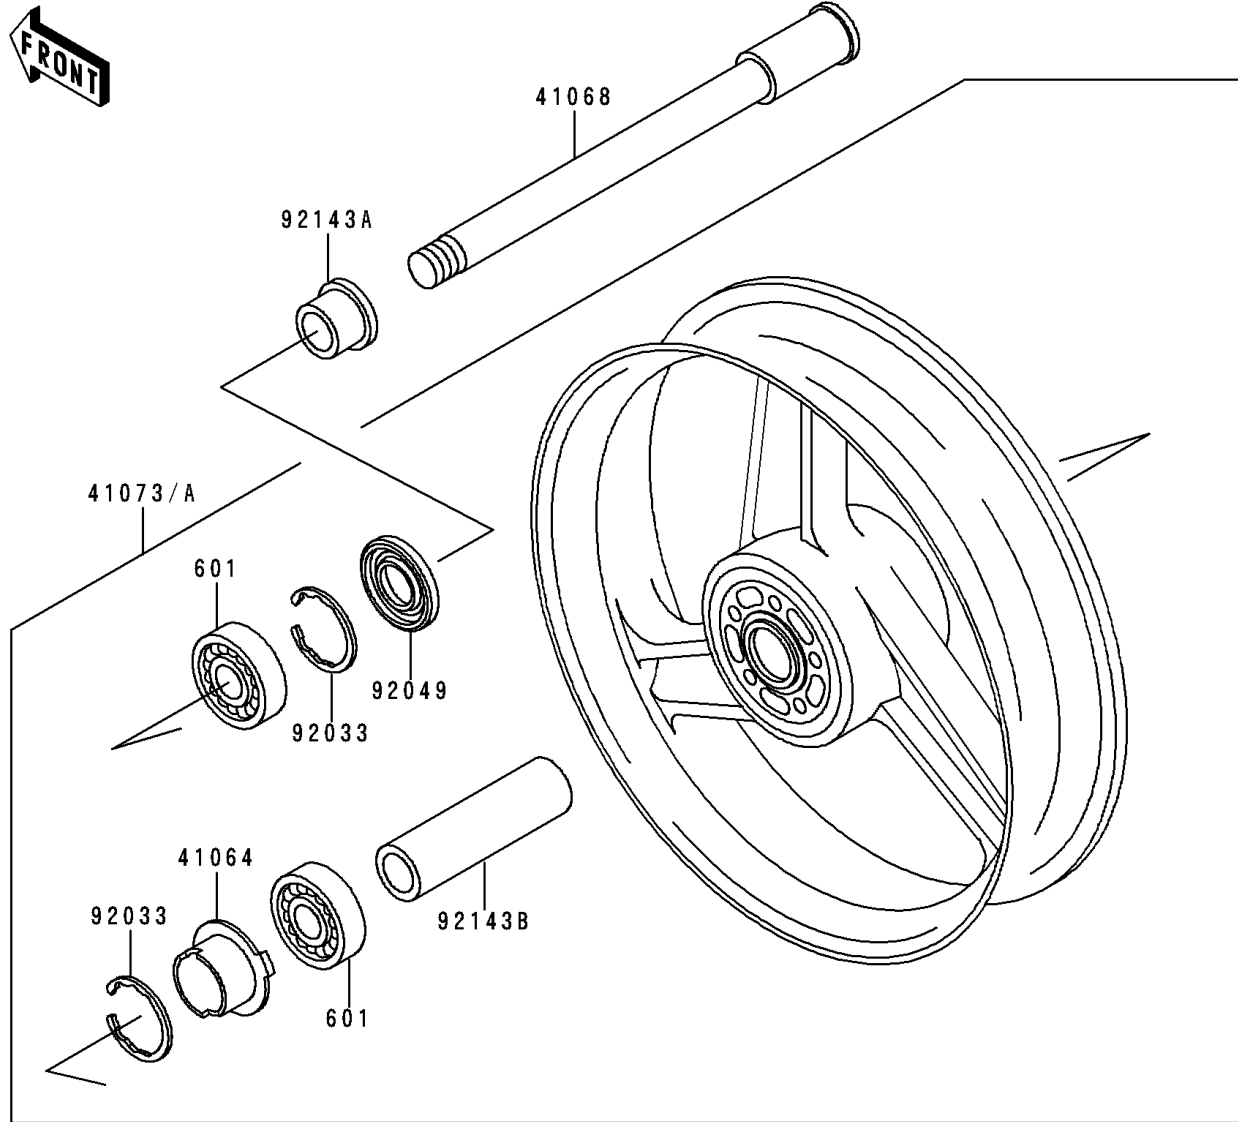

1994 Ninja® ZX™ -6 PARTS DIAGRAM

Front Wheel

F2230

1994 Ninja® ZX™ -6 PARTS LIST

Front Wheel

ITEM NAME	PART NUMBER	QUANTITY
BEARING-BALL,#6004UUC3 (Ref # 601)	601B6004UU	2
GEAR-METER SCREW,9T (Ref # 41060)	41060-1123	1
GEAR-METER SCREW,23T (Ref # 41060A)	41060-1138	1
WASHER,5.1X9X0.4 (Ref # 41063)	41063-001	2
RECEIVER-SPEEDOMETER (Ref # 41064)	41064-1006	1
AXLE,FR (Ref # 41068)	41068-1311	1
WHEEL-ASSY,FR,L.GREEN (Ref # 41073)	41073-1518-CJ	1
WHEEL-ASSY,FR,G.GRAY (Ref # 41073A)	41073-1518-GE	1
CASE-ASSY-METER GEAR (Ref # 41078)	41078-1076	1
PIN,SPRING (Ref # 41082)	41082-001	1
BUSHING,SPEEDOMETER (Ref # 92028)	92028-1066	1
RING-SNAP,42MM (Ref # 92033)	92033-1041	2
SEAL-OIL,BJN30427-C3 (Ref # 92049)	92049-1057	2
COLLAR,FR AXLE,L=43.5 (Ref # 92143)	92143-1301	1
COLLAR,FR AXLE,L=25.5 (Ref # 92143A)	92143-1359	1
COLLAR,FR HUB,L=86.5 (Ref # 92143B)	92143-1479	1