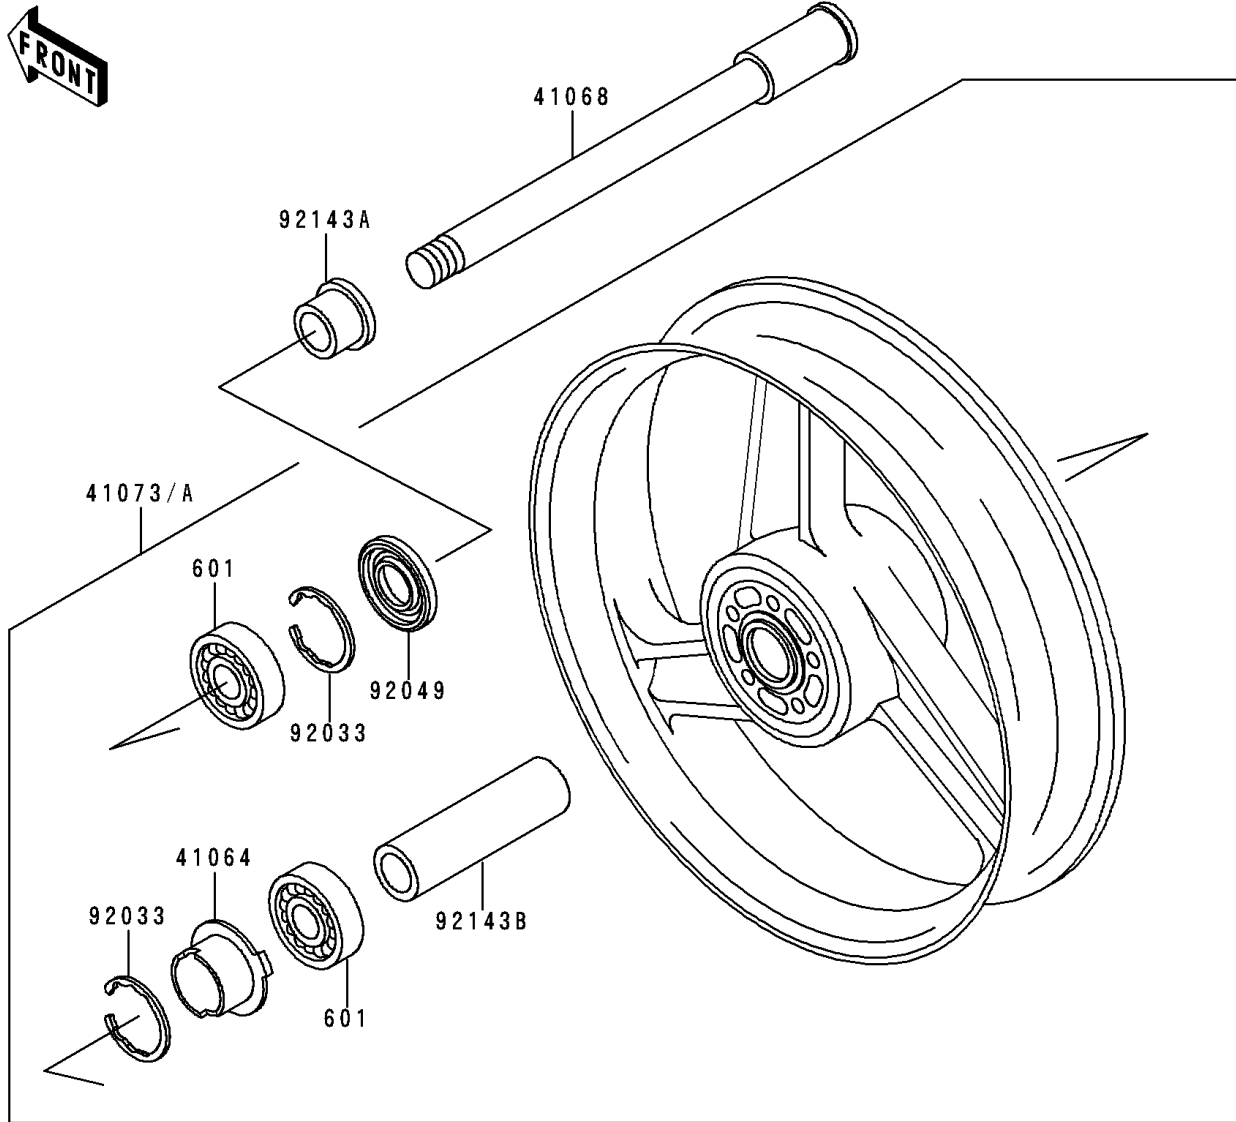

1994 Ninja® ZX™ -6 PARTS DIAGRAM

Front Wheel

F2230

1994 Ninja® ZX™ -6 PARTS LIST

Front Wheel

ITEM NAME	PART NUMBER	QUANTITY
BEARING-BALL,#6004UUC3 (Ref # 601)	601B6004UU	2
GEAR-METER SCREW,9T (Ref # 41060)	41060-1123	1
GEAR-METER SCREW,23T (Ref # 41060A)	41060-1138	1
WASHER,5.1X9X0.4 (Ref # 41063)	41063-001	2
RECEIVER-SPEEDOMETER (Ref # 41064)	41064-1006	1
AXLE,FR (Ref # 41068)	41068-1311	1
WHEEL-ASSY,FR,L.GREEN (Ref # 41073)	41073-1518-CJ	1
WHEEL-ASSY,FR,G.GRAY (Ref # 41073A)	41073-1518-GE	1
CASE-ASSY-METER GEAR (Ref # 41078)	41078-1076	1
PIN,SPRING (Ref # 41082)	41082-001	1
BUSHING,SPEEDOMETER (Ref # 92028)	92028-1066	1
RING-SNAP,42MM (Ref # 92033)	92033-1041	2
SEAL-OIL,BJN30427-C3 (Ref # 92049)	92049-1057	2
COLLAR,FR AXLE,L=43.5 (Ref # 92143)	92143-1301	1
COLLAR,FR AXLE,L=25.5 (Ref # 92143A)	92143-1359	1
COLLAR,FR HUB,L=86.5 (Ref # 92143B)	92143-1479	1