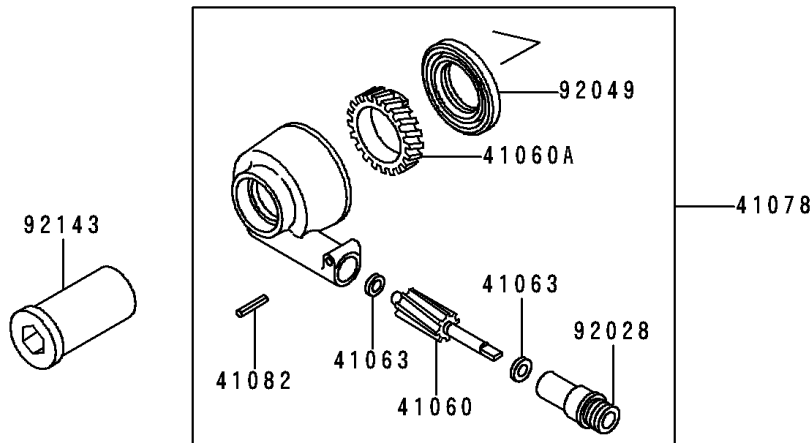

1994 Ninja® ZX™ -6 PARTS DIAGRAM

Front Wheel

F2230

1994 Ninja® ZX™ -6 PARTS LIST

Front Wheel

ITEM NAME	PART NUMBER	QUANTITY
BEARING-BALL,#6004UUC3 (Ref # 601)	601B6004UU	2
GEAR-METER SCREW,9T (Ref # 41060)	41060-1123	1
GEAR-METER SCREW,23T (Ref # 41060A)	41060-1138	1
WASHER,5.1X9X0.4 (Ref # 41063)	41063-001	2
RECEIVER-SPEEDOMETER (Ref # 41064)	41064-1006	1
AXLE,FR (Ref # 41068)	41068-1311	1
WHEEL-ASSY,FR,L.GREEN (Ref # 41073)	41073-1518-CJ	1
WHEEL-ASSY,FR,G.GRAY (Ref # 41073A)	41073-1518-GE	1
CASE-ASSY-METER GEAR (Ref # 41078)	41078-1076	1
PIN,SPRING (Ref # 41082)	41082-001	1
BUSHING,SPEEDOMETER (Ref # 92028)	92028-1066	1
RING-SNAP,42MM (Ref # 92033)	92033-1041	2
SEAL-OIL,BJN30427-C3 (Ref # 92049)	92049-1057	2
COLLAR,FR AXLE,L=43.5 (Ref # 92143)	92143-1301	1
COLLAR,FR AXLE,L=25.5 (Ref # 92143A)	92143-1359	1
COLLAR,FR HUB,L=86.5 (Ref # 92143B)	92143-1479	1