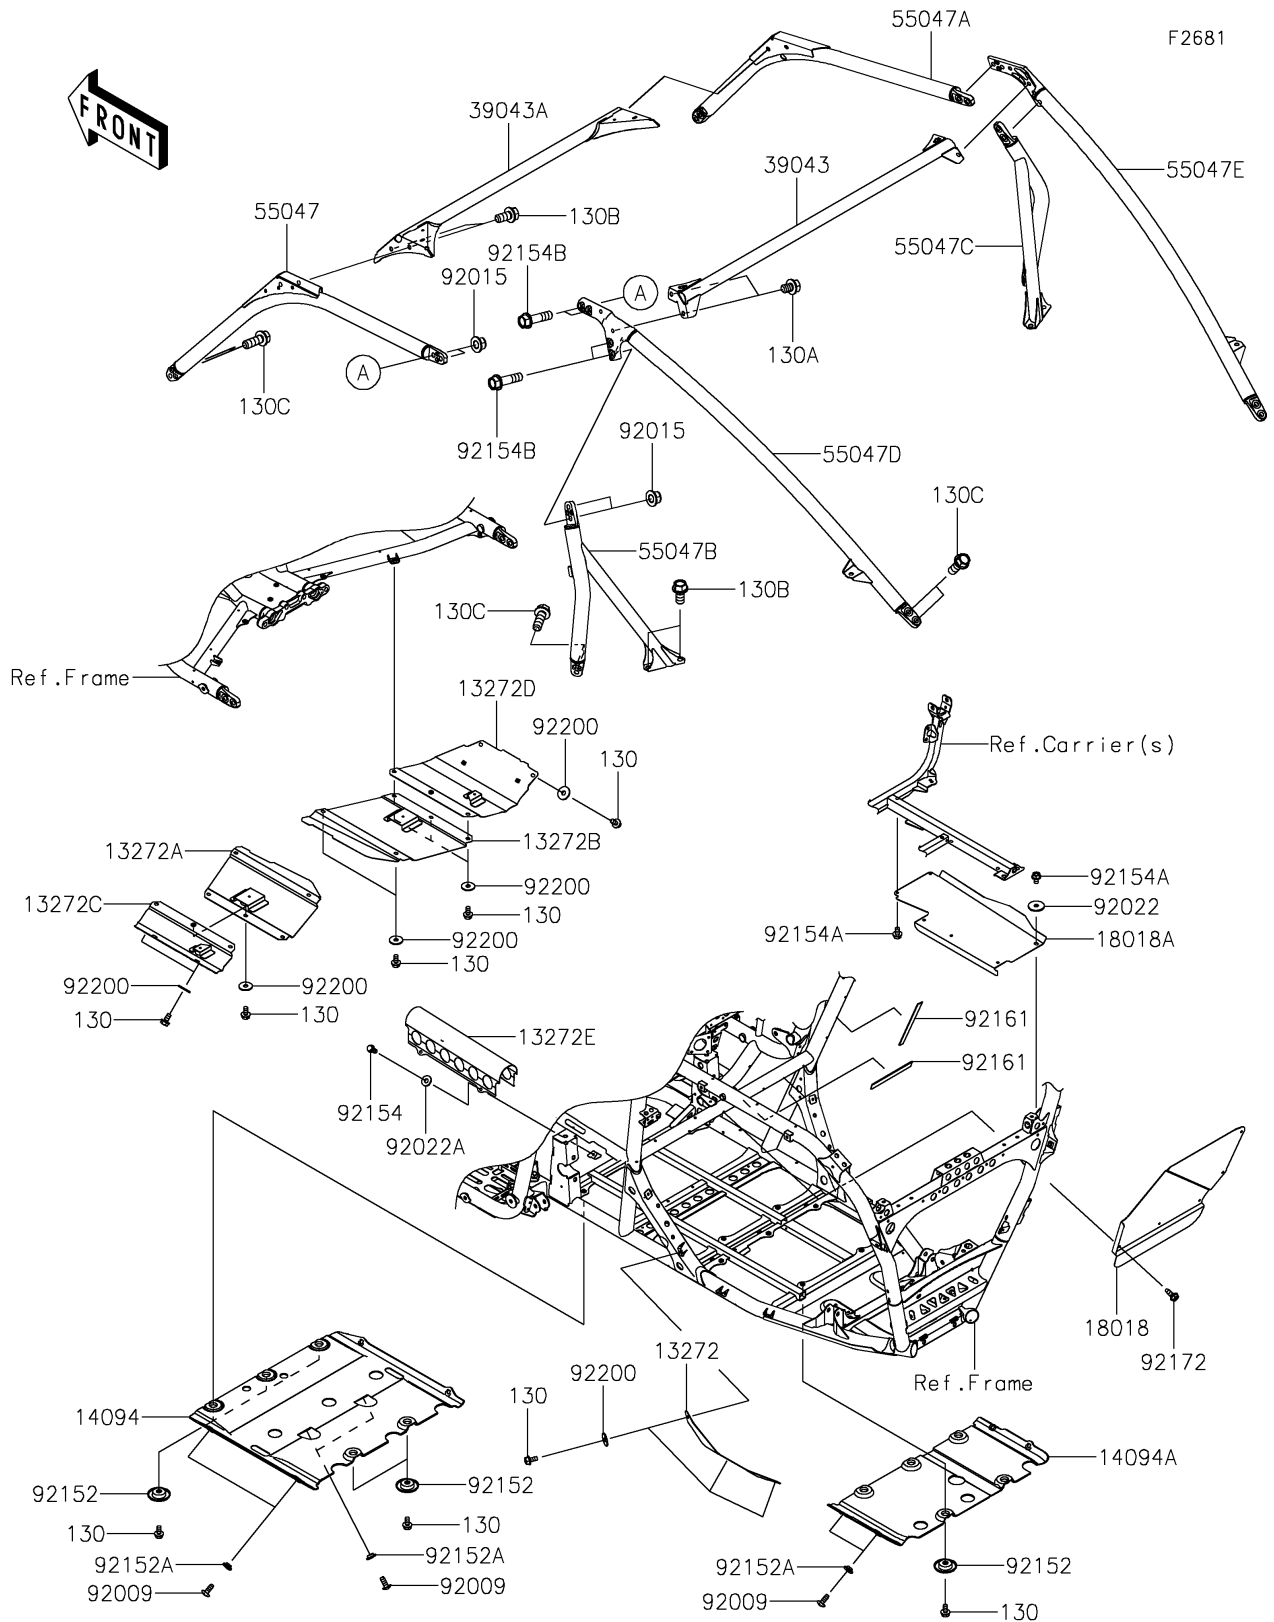

2025 Teryx KRX 1000 Trail Edition PARTS DIAGRAM

Guards/Cab Frame

2025 Teryx KRX 1000 Trail Edition PARTS LIST

Guards/Cab Frame

ITEM NAME	PART NUMBER	QUANTITY
PLATE,CVT COVER (Ref # 13272)	13272-3797	1
PLATE,SKID,FR,CNT,LH (Ref # 13272A)	13272-4328	1
PLATE,SKID,FR,CNT,RH (Ref # 13272B)	13272-4329	1
PLATE,SKID,FR,LH (Ref # 13272C)	13272-4330	1
PLATE,SKID,FR,RH (Ref # 13272D)	13272-4331	1
PLATE,DRIVE SHAFT (Ref # 13272E)	13272-7108	1
COVER,SKID,CNT (Ref # 14094)	14094-0040	1
COVER,SKID,RR (Ref # 14094A)	14094-0041	1
PLATE-HEAT GUARD (Ref # 18018)	18018-0616	1
PLATE-HEAT GUARD (Ref # 18018A)	18018-0646	1
CROSSMEMBER-COMP,RR,ORANGE (Ref # 39043)	39043-0032-75H	1
CROSSMEMBER-COMP,FR,ORANGE (Ref # 39043A)	39043-0033-75H	1
BAR-COMP,A-PILLAR,LH,ORANGE (Ref # 55047)	55047-0399-75H	1
BAR-COMP,A-PILLAR,RH,ORANGE (Ref # 55047A)	55047-0400-75H	1
BAR-COMP,B-PILLAR,LH,ORANGE (Ref # 55047B)	55047-0407-75H	1
BAR-COMP,B-PILLAR,RH,ORANGE (Ref # 55047C)	55047-0408-75H	1
BAR-COMP,C-PILLAR,LH,ORANGE (Ref # 55047D)	55047-0409-75H	1
BAR-COMP,C-PILLAR,RH,ORANGE (Ref # 55047E)	55047-0410-75H	1
SCREW,TAPPING,6X16 (Ref # 92009)	92009-1166	10
NUT,LOCK,FLANGED,12MM (Ref # 92015)	92015-1433	8
WASHER,6.5X24X2 (Ref # 92022)	92022-1690	1
WASHER (Ref # 92022A)	92022-2247	4
COLLAR (Ref # 92152)	92152-0784	10
COLLAR,6.3X9.5X4.1 (Ref # 92152A)	92152-1571	10
BOLT,FLANGED,6X12 (Ref # 92154)	92154-2922	4
BOLT,FLANGED,6X10 (Ref # 92154A)	92154-4159	5
BOLT,FLANGED,12X45 (Ref # 92154B)	92154-7076	8
DAMPER,10X85X1 (Ref # 92161)	92161-1964	3
SCREW,TAPPING,6X16 (Ref # 92172)	92172-0869	5

2025 Teryx KRX 1000 Trail Edition PARTS LIST

Guards/Cab Frame

ITEM NAME	PART NUMBER	QUANTITY
WASHER,6.5X20X1.6 (Ref # 92200)	92200-0283	17
BOLT-FLANGED,6X12 (Ref # 130)	130CA0612	27
BOLT-FLANGED,12X16 (Ref # 130A)	130CA1216	4
BOLT-FLANGED,12X25 (Ref # 130B)	130CA1225	8
BOLT-FLANGED,12X35 (Ref # 130C)	130CA1235	12