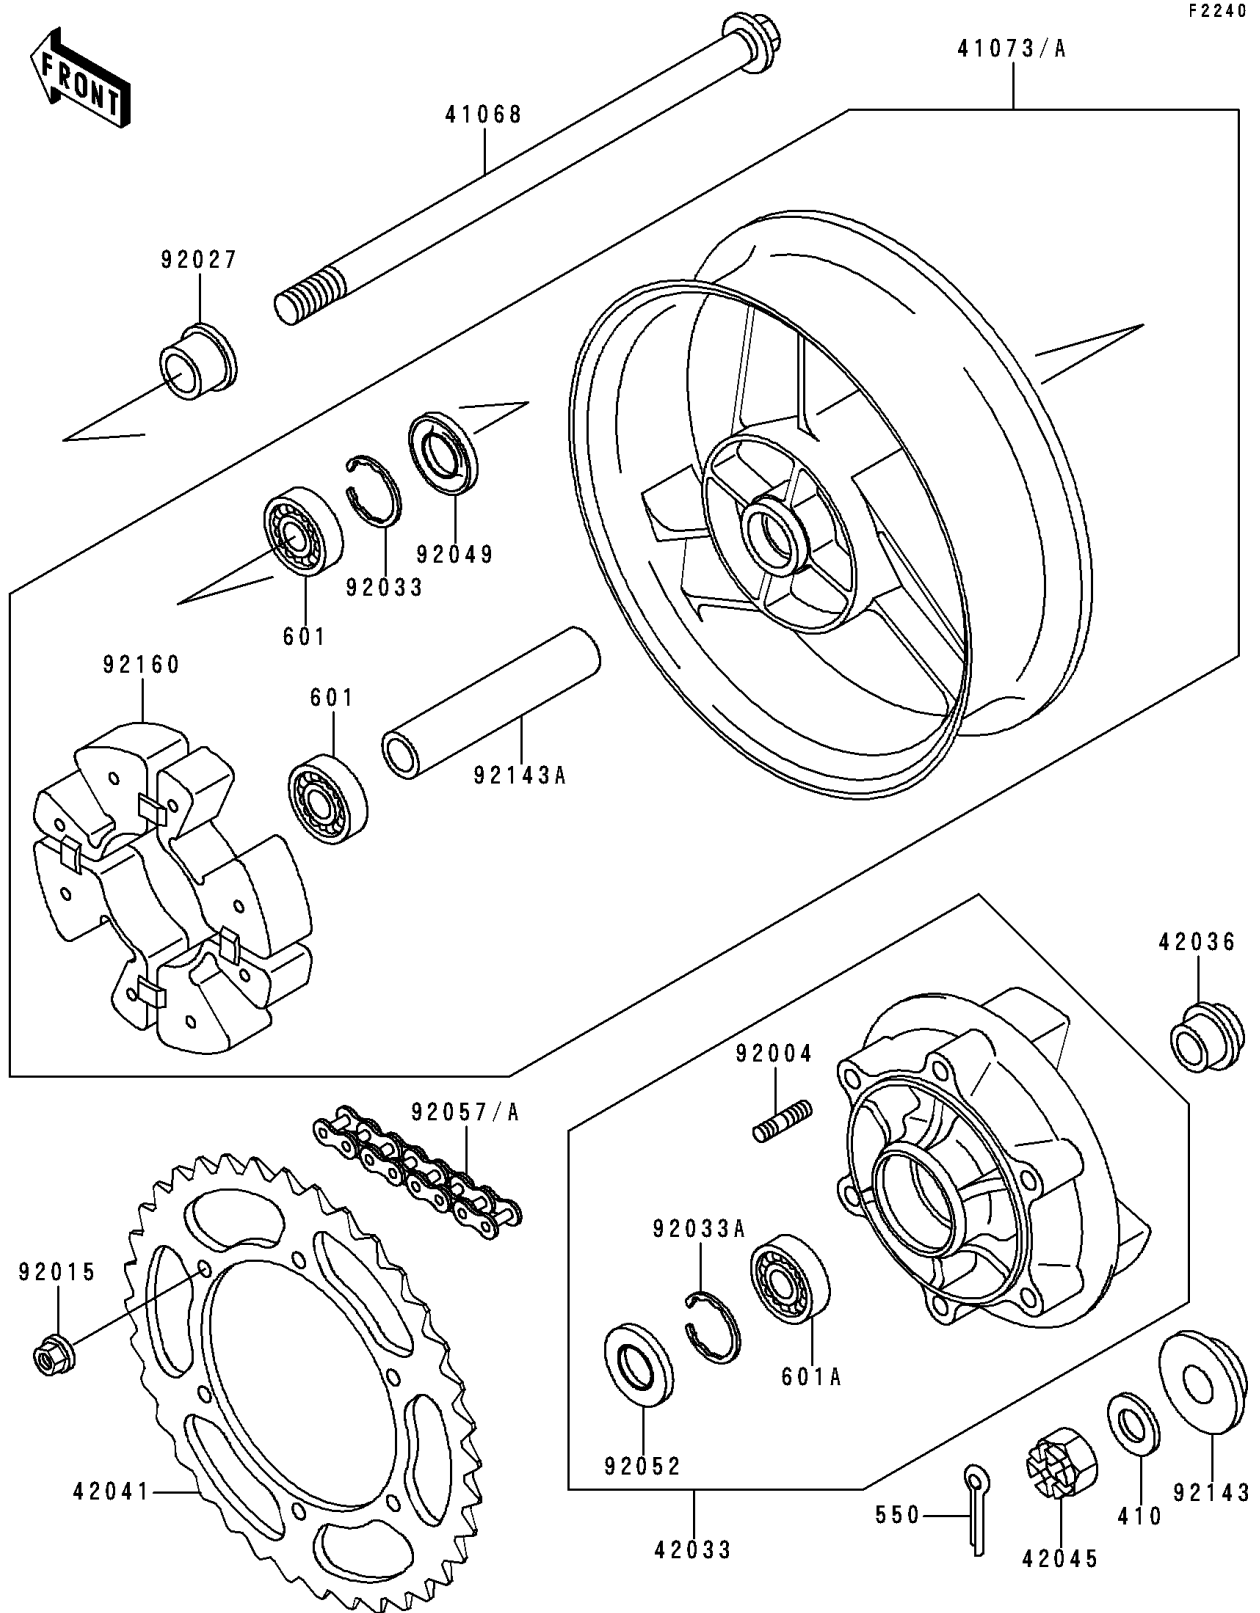

1995 Ninja® ZX™ -6 PARTS DIAGRAM

Rear Wheel/Chain

1995 Ninja® ZX™ -6 PARTS LIST

Rear Wheel/Chain

ITEM NAME	PART NUMBER	QUANTITY
W-PLAIN-S,18MM (Ref # 410)	410D1800	1
PIN-COTTER,4.0X35 (Ref # 550)	550D4035	1
BEARING-BALL,6204UUC3 (Ref # 601)	601B6204UU	2
BEARING-BALL,#6205G (Ref # 601A)	601B6205G	1
AXLE,RR (Ref # 41068)	41068-1350	1
WHEEL-ASSY,RR,L.GREEN (Ref # 41073)	41073-1521-CJ	1
WHEEL-ASSY,RR,G.GRAY (Ref # 41073A)	41073-1521-GE	1
COUPLING-ASSY,RR HUB (Ref # 42033)	42033-1163	1
SLEEVE,RR HUB,L=23 (Ref # 42036)	42036-1251	1
SPROCKET-HUB,48T (Ref # 42041)	42041-1362	1
NUT,CASTLE,18MM (Ref # 42045)	42045-018	1
STUD,10X19.5 (Ref # 92004)	92004-1151	6
NUT,10MM (Ref # 92015)	92015-1720	6
COLLAR,RR AXLE,L=21.5 (Ref # 92027)	92027-1902	1
RING-SNAP,47MM (Ref # 92033)	92033-1042	1
RING-SNAP,52MM (Ref # 92033A)	92033-1043	1
SEAL-OIL,BJN28475 (Ref # 92049)	92049-1056	1
SEAL-OIL,TWC35527 (Ref # 92052)	92052-006	1
CHAIN,DRIVE,EK50MV-XX112L (Ref # 92057A)	92057-1386	1
COLLAR,RR AXLE,L=16 (Ref # 92143)	92143-1302	1
COLLAR,RR HUB,L=133 (Ref # 92143A)	92143-1303	1
DAMPER,SHOCK,RR HUB (Ref # 92160)	92160-1399	1