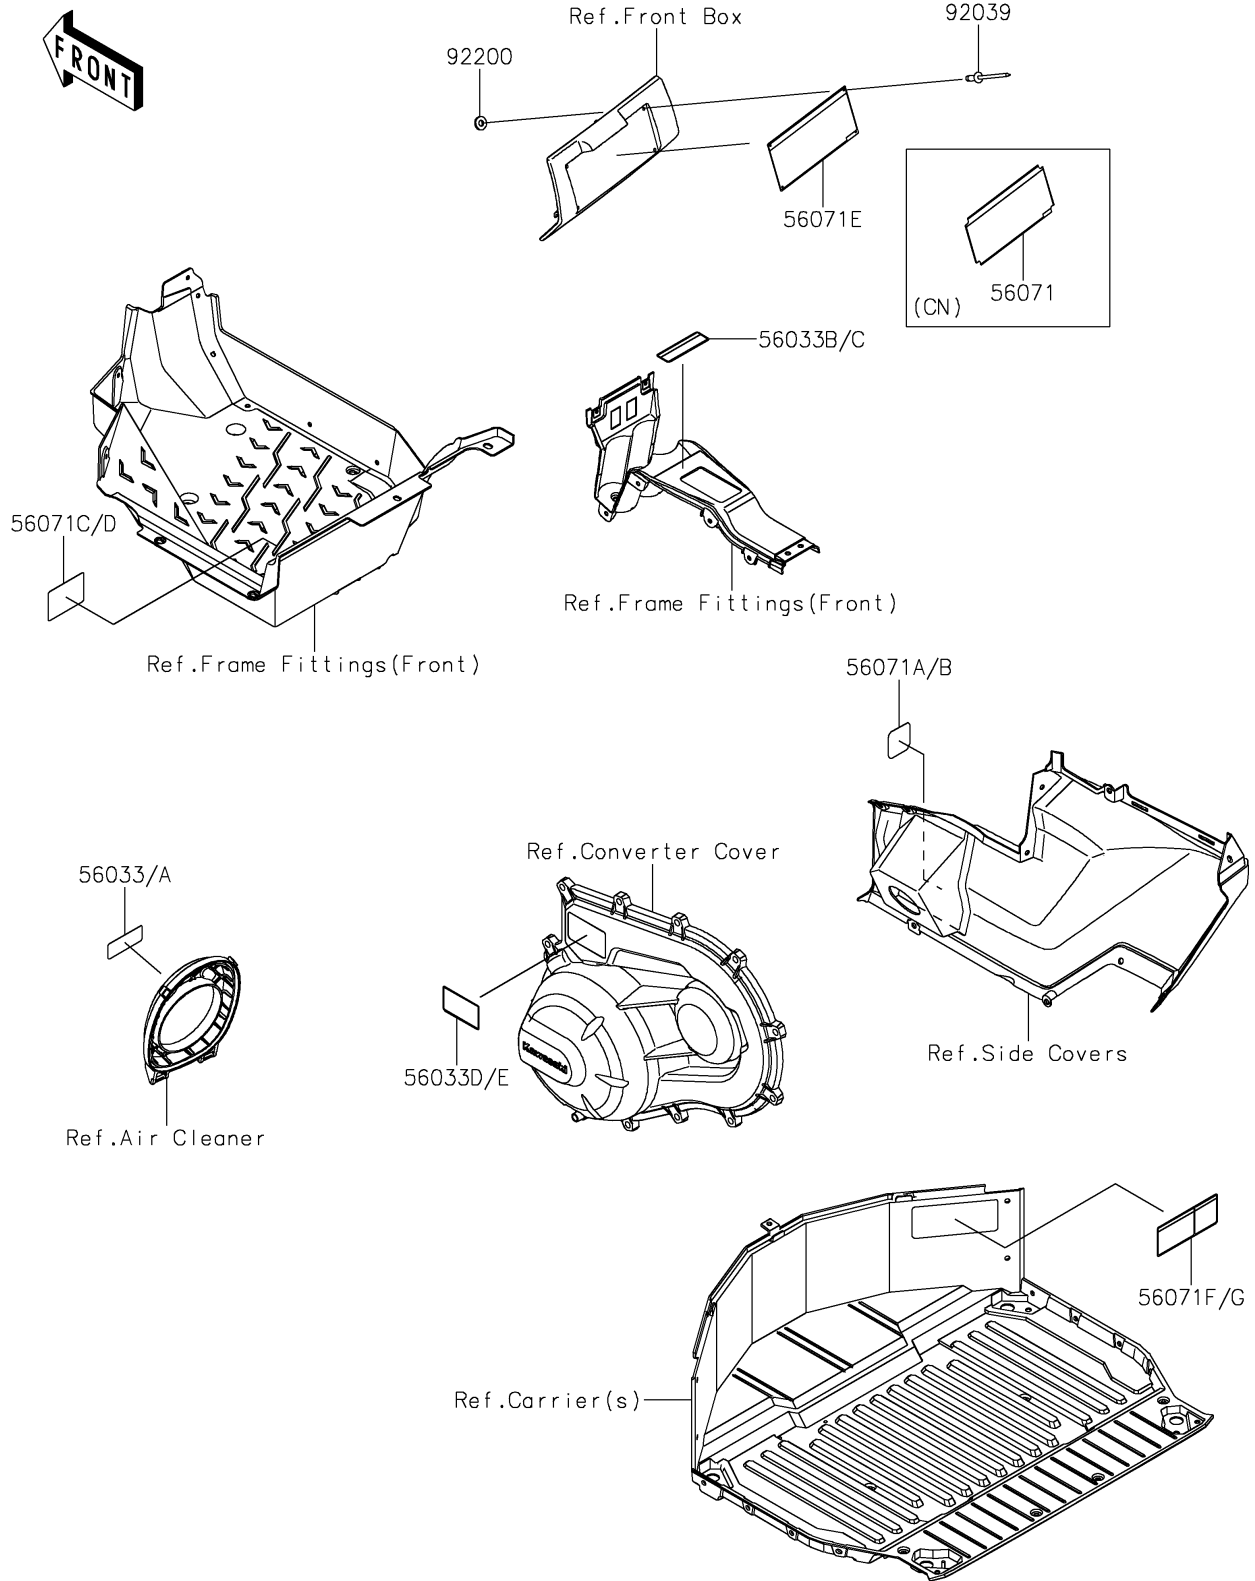

2025 Teryx KRX 1000 Trail Edition PARTS DIAGRAM

Labels

F2860

2025 Teryx KRX 1000 Trail Edition PARTS LIST

Labels

ITEM NAME	PART NUMBER	QUANTITY
LABEL-MANUAL,AIR CLEANER (Ref # 56033)	56033-0724	1
LABEL-MANUAL,AIR CLEANER (Ref # 56033A)	56033-0731	1
LABEL-MANUAL,SHIFT NOTICE (Ref # 56033B)	56033-0822	1
LABEL-MANUAL,SHIFT NOTICE (Ref # 56033C)	56033-0826	1
LABEL-MANUAL,DRIVE BELT (Ref # 56033D)	56033-0996	1
LABEL-MANUAL,DRIVE BELT (Ref # 56033E)	56033-1000	1
LABEL-WARNING,GENERAL (Ref # 56071)	56071-0503	1
LABEL-WARNING,GASOLINE (Ref # 56071A)	56071-0588	1
LABEL-WARNING,GASOLINE(FRENCH) (Ref # 56071B)	56071-0593	1
LABEL-WARNING,TIRE INFORMATION (Ref # 56071C)	56071-0824	1
LABEL-WARNING,TIRE INFORMATION (Ref # 56071D)	56071-0825	1
LABEL-WARNING,GENERAL (Ref # 56071E)	56071-0826	1
LABEL-WARNING,CARGO BED (Ref # 56071F)	56071-0925	1
LABEL-WARNING,CARGO BED (Ref # 56071G)	56071-0926	1
RIVET,3.2X8 (Ref # 92039)	92039-3763	4
WASHER,3.5X8X1 (Ref # 92200)	92200-1251	4