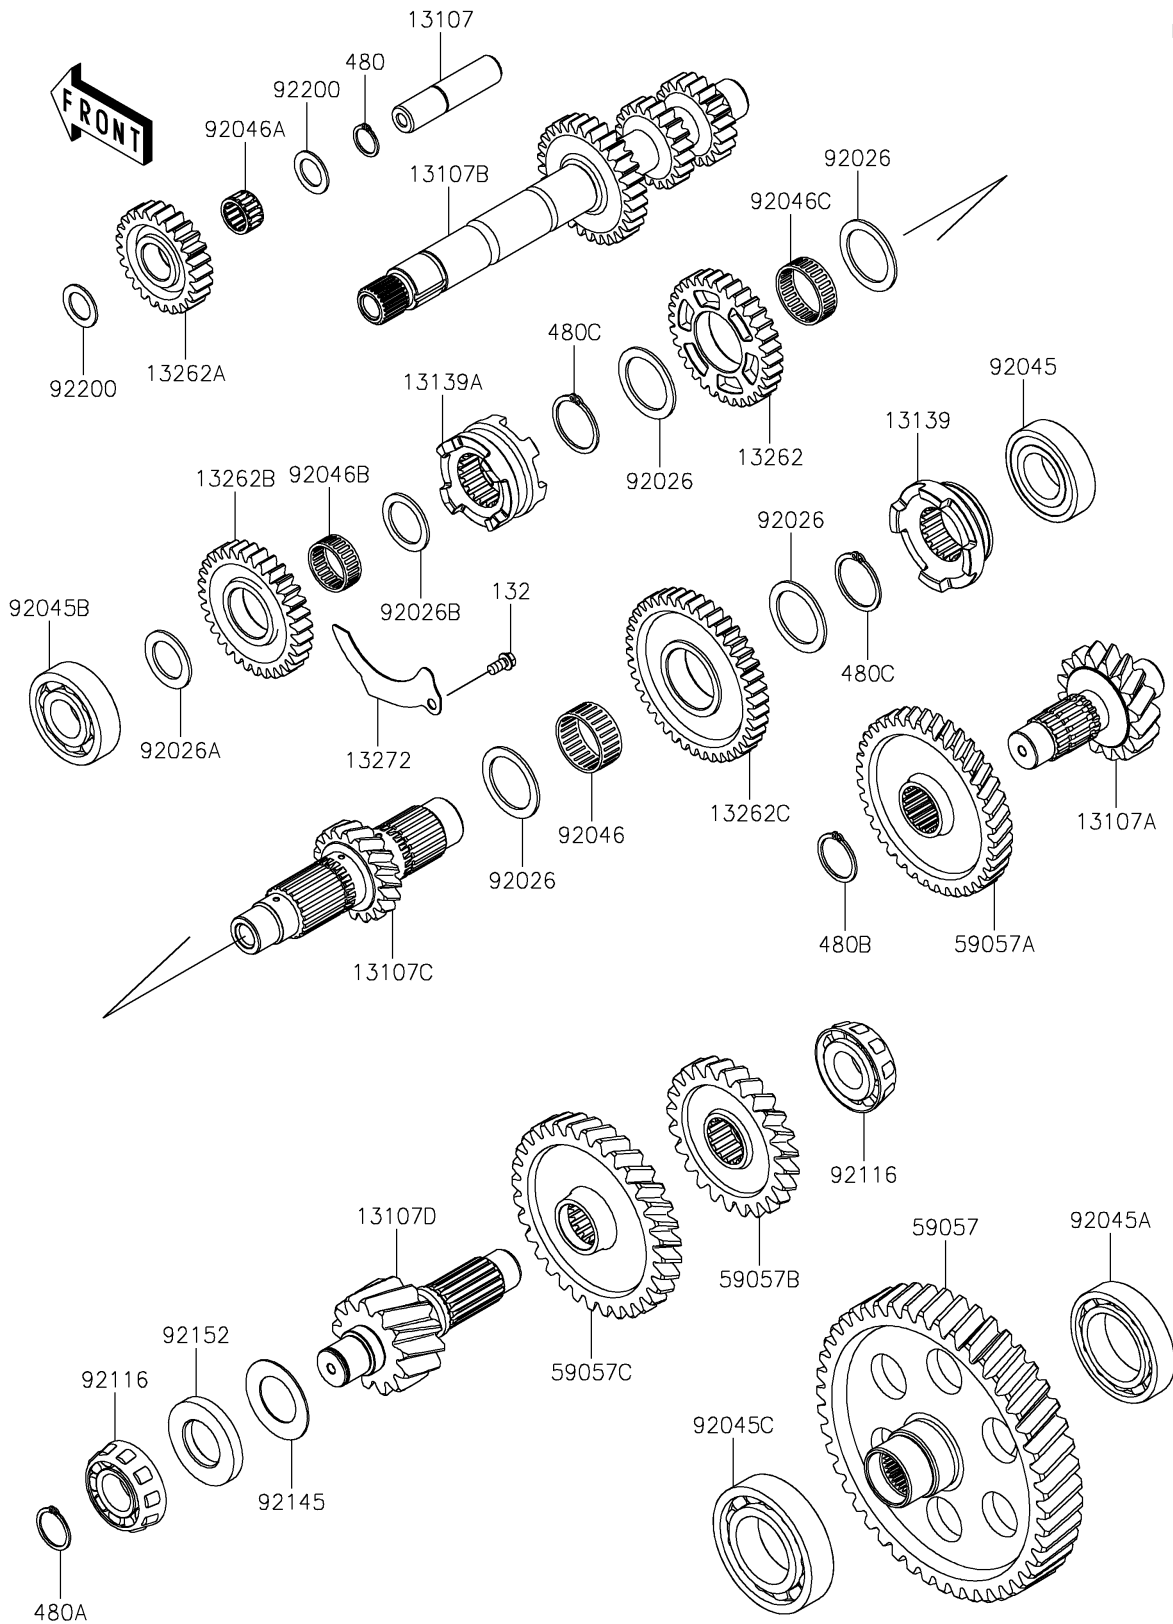

# 2025 Teryx KRX 1000 eS PARTS DIAGRAM

Transmission

E1361

## 2025 Teryx KRX 1000 eS PARTS LIST

### Transmission

ITEM NAME	PART NUMBER	QUANTITY
SHAFT,REVERSE IDLER (Ref # 13107)	13107-0879	1
SHAFT,3RD,16T (Ref # 13107A)	13107-0900	1
SHAFT,INPUT (Ref # 13107B)	13107-0931	1
SHAFT,2ND,18T (Ref # 13107C)	13107-0932	1
SHAFT,4TH,13T (Ref # 13107D)	13107-0937	1
SHIFTER,LOW,19T (Ref # 13139)	13139-0030	1
SHIFTER,HIGH&REV,19T (Ref # 13139A)	13139-0037	1
GEAR,REV,32T (Ref # 13262)	13262-1364	1
GEAR,REVERSE IDLER,25T (Ref # 13262A)	13262-1567	1
GEAR,HIGH,32T (Ref # 13262B)	13262-1568	1
GEAR,LOW,42T (Ref # 13262C)	13262-1569	1
PLATE,OIL (Ref # 13272)	13272-2570	1
GEAR-HELICAL,46T (Ref # 59057)	59057-0029	1
GEAR-HELICAL,38T (Ref # 59057A)	59057-0031	1
GEAR-HELICAL,24T (Ref # 59057B)	59057-0037	1
GEAR-HELICAL,32T (Ref # 59057C)	59057-0038	1
SPACER,35.2X47X2 (Ref # 92026)	92026-0765	4
SPACER,25.2X38X2 (Ref # 92026A)	92026-0856	1
SPACER,28X38X2 (Ref # 92026B)	92026-1299	1
BEARING-BALL,6206Z (Ref # 92045)	92045-0902	1
BEARING-BALL,6009 (Ref # 92045A)	92045-0903	1
BEARING-BALL,6305ZUR3 (Ref # 92045B)	92045-0926	1
BEARING-BALL,TMB209 (Ref # 92045C)	92045-0935	1
BEARING-NEEDLE,35X40X17 (Ref # 92046)	92046-0611	1
BEARING-NEEDLE (Ref # 92046A)	92046-0634	1
BEARING-NEEDLE (Ref # 92046B)	92046-0635	1
BEARING-NEEDLE (Ref # 92046C)	92046-0636	1
BEARING-ROLLER,HC30305JRLFT (Ref # 92116)	92116-0012	2
SPRING (Ref # 92145)	92145-1837	1

### Transmission

ITEM NAME	PART NUMBER	QUANTITY
COLLAR (Ref # 92152)	92152-2526	1
WASHER,18.2X28X1.5 (Ref # 92200)	92200-0716	2
BOLT-FLANGED-SMALL,6X12 (Ref # 132)	132BA0612	1
CIRCLIP-TYPE-C,18MM (Ref # 480)	480J1800	1
CIRCLIP-TYPE-C,25MM (Ref # 480A)	480J2500	1
CIRCLIP (Ref # 480B)	480J2900	1
CIRCLIP (Ref # 480C)	480J3500	2