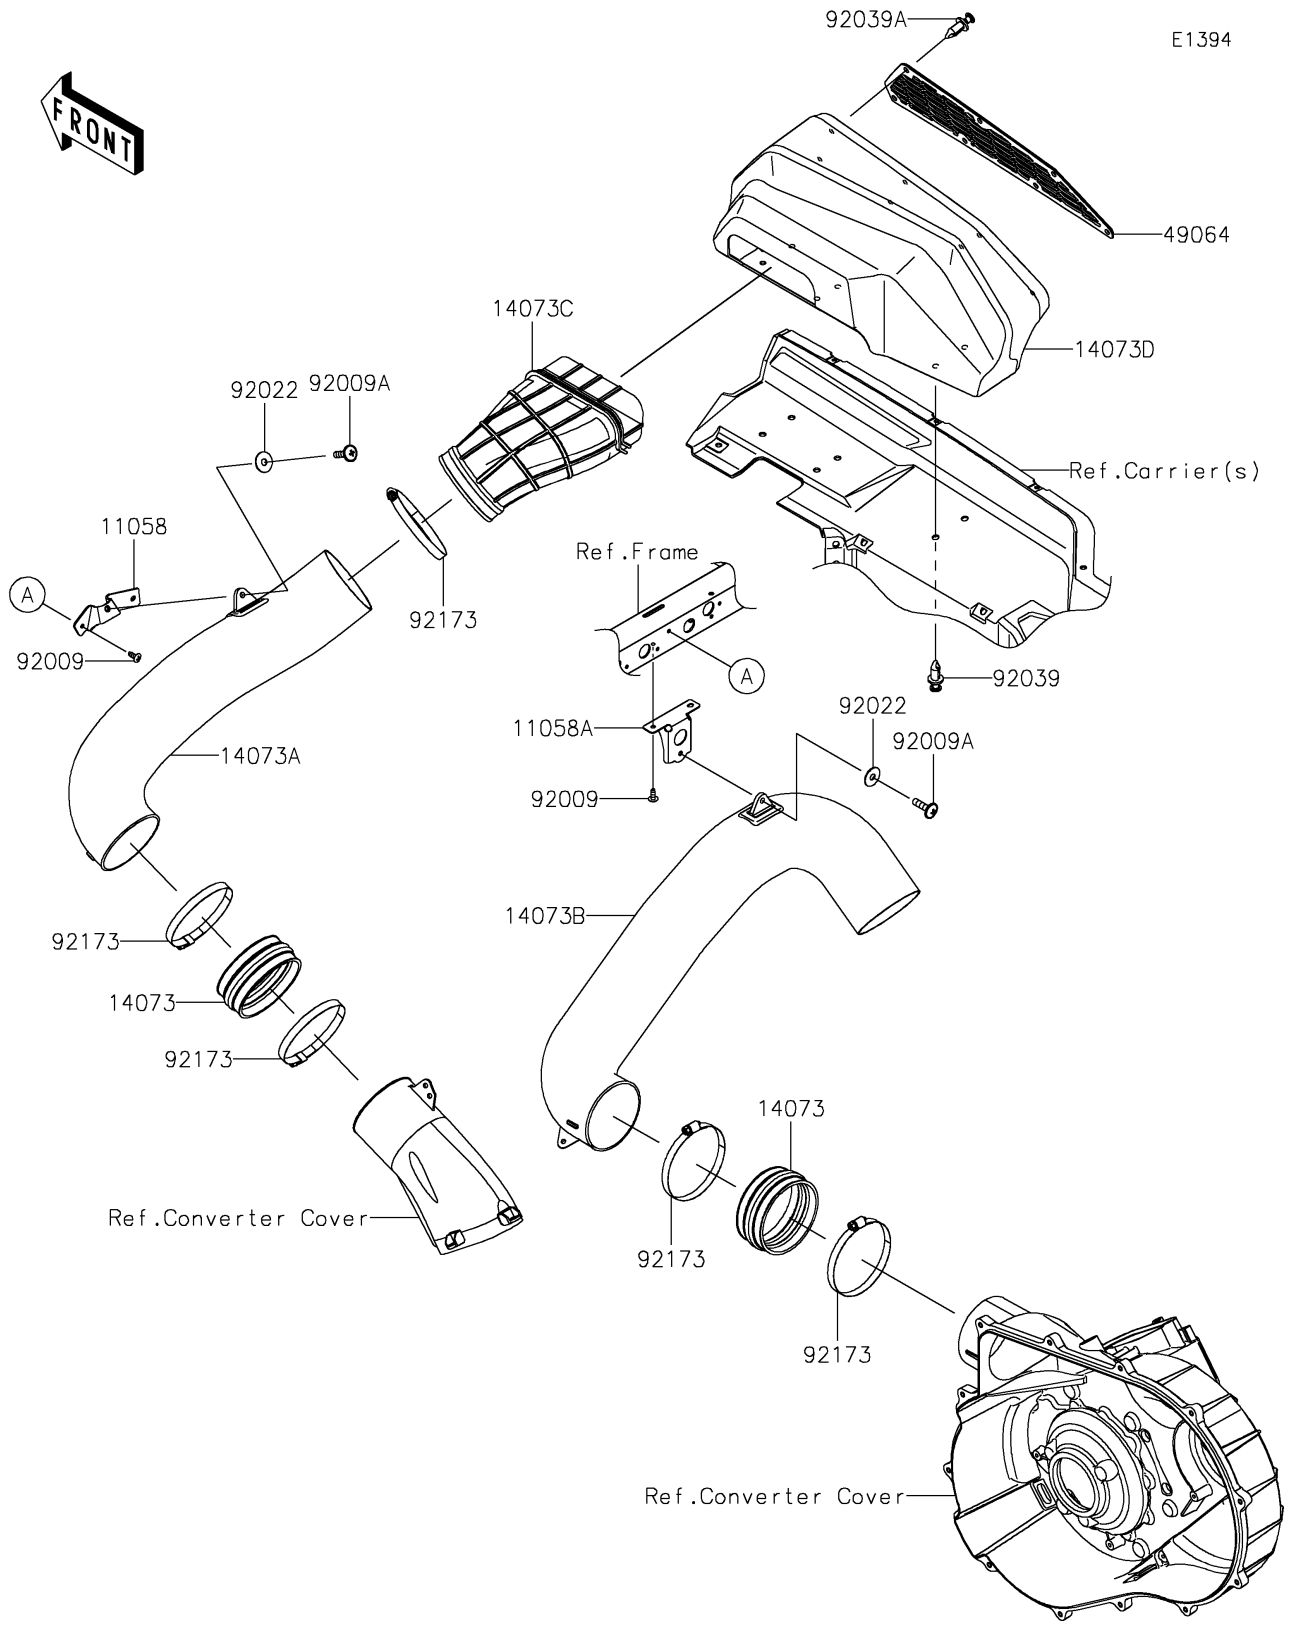

2025 Teryx KRX 1000 eS PARTS DIAGRAM

Air Cleaner-Belt Converter

2025 Teryx KRX 1000 eS PARTS LIST

Air Cleaner-Belt Converter

ITEM NAME	PART NUMBER	QUANTITY
BRACKET (Ref # 11058)	11058-1656	1
BRACKET (Ref # 11058A)	11058-1657	1
DUCT (Ref # 14073)	14073-0909	2
DUCT,INTAKE (Ref # 14073A)	14073-0910	1
DUCT,EXHAUST (Ref # 14073B)	14073-0911	1
DUCT (Ref # 14073C)	14073-0919	1
DUCT (Ref # 14073D)	14073-0955	1
FILTER-AIR (Ref # 49064)	49064-0013	1
SCREW,TAPPING,6X16 (Ref # 92009)	92009-1166	4
SCREW,6X22 (Ref # 92009A)	92009-1441	2
WASHER,PLAIN,6.5X20X1 (Ref # 92022)	92022-165	2
RIVET (Ref # 92039)	92039-0776	6
RIVET,TWO-PIECE CLIP (Ref # 92039A)	92039-0818	7
CLAMP,130MM (Ref # 92173)	92173-1938	5