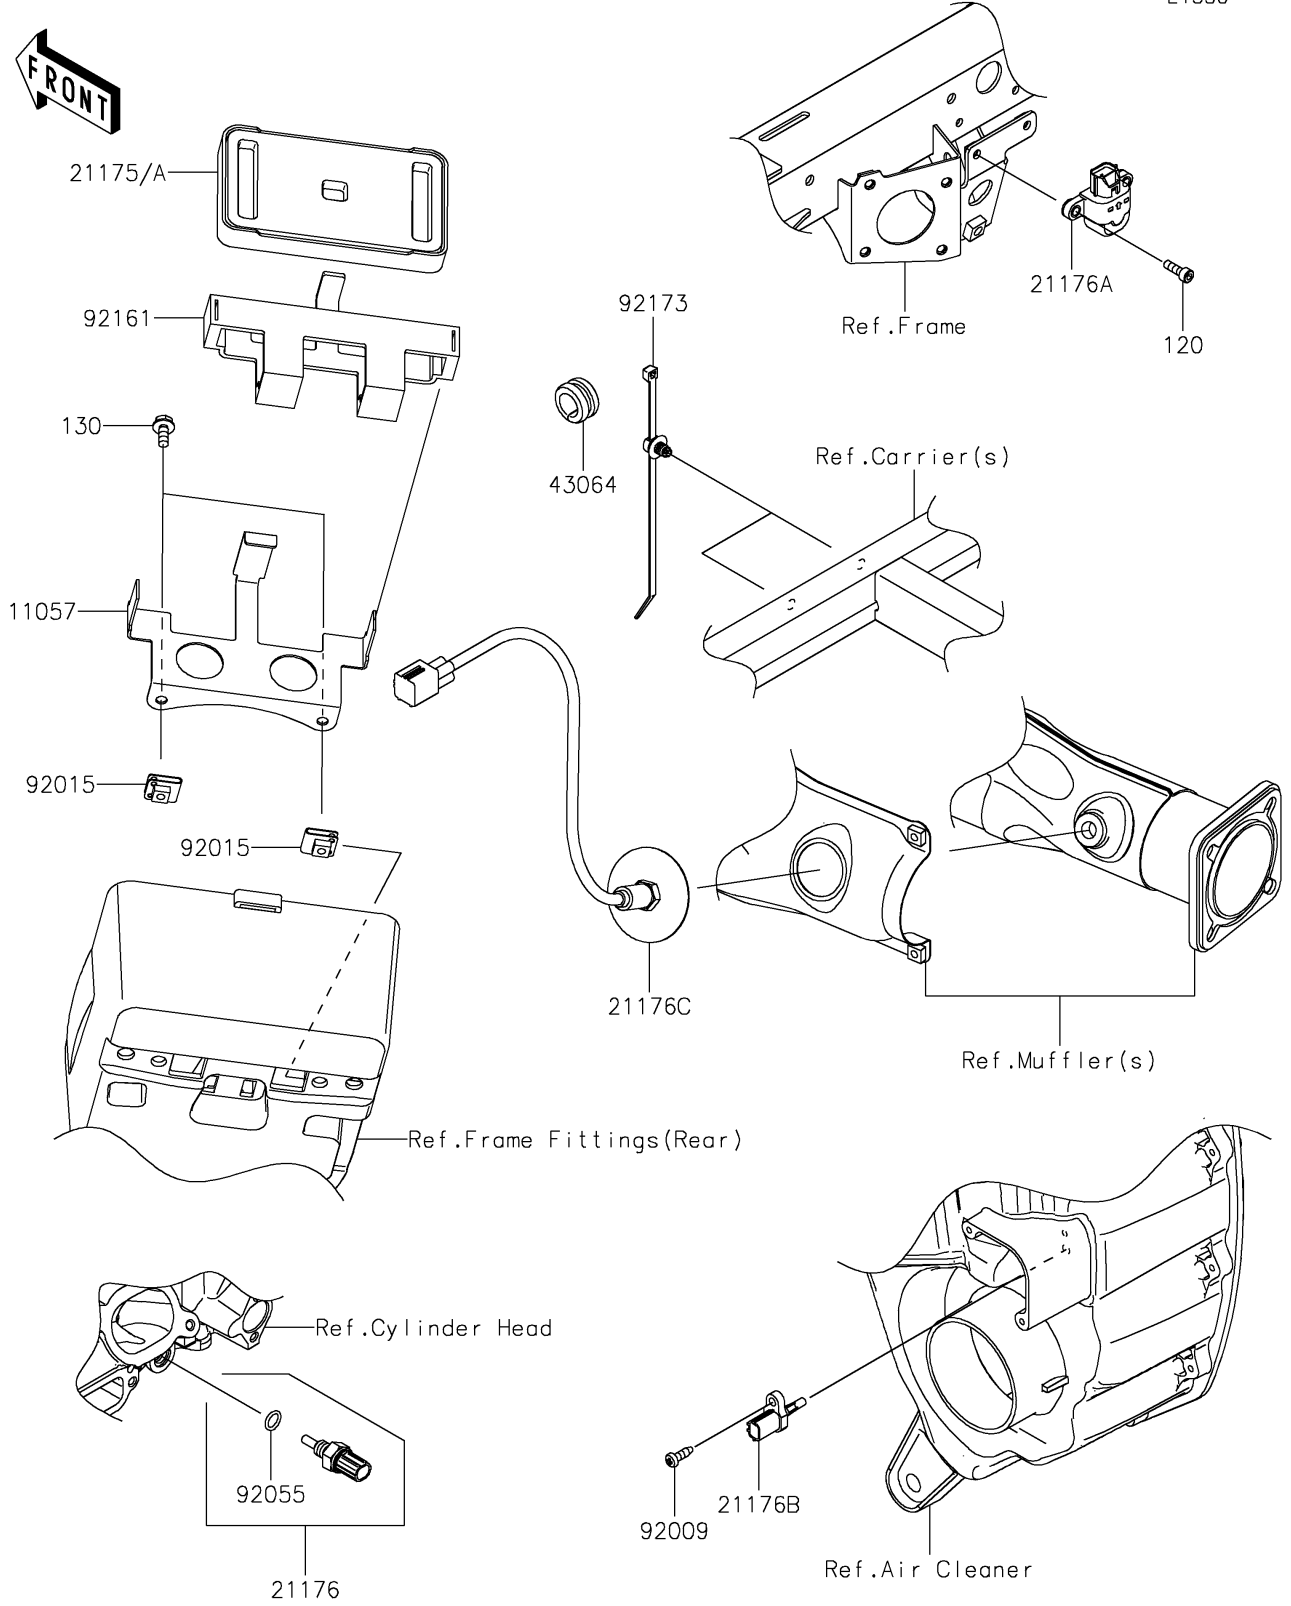

# 2025 Teryx KRX 1000 eS PARTS DIAGRAM

## Fuel Injection

E1530

## 2025 Teryx KRX 1000 eS PARTS LIST

### Fuel Injection

ITEM NAME	PART NUMBER	QUANTITY
BRACKET,ECU (Ref # 11057)	11057-2230	1
CONTROL UNIT-ELECTRONIC (Ref # 21175)	21175-1955	1
CONTROL UNIT-ELECTRONIC (Ref # 21175A)	21175-1956	1
SENSOR,WATER TEMP (Ref # 21176)	21176-0009	1
SENSOR,VEHICLE-DOWN (Ref # 21176A)	21176-0026	1
SENSOR,AIR TEMPERATURE (Ref # 21176B)	21176-0048	1
SENSOR,OXYGEN (Ref # 21176C)	21176-1147	1
GROMMET,HOSE CLAMP (Ref # 43064)	43064-007	2
SCREW,TAPPING,5X16 (Ref # 92009)	92009-1984	1
NUT,CLAMP,6MM (Ref # 92015)	92015-1678	2
RING-O,9.5X1.9 (Ref # 92055)	92055-0016	1
DAMPER,ECU (Ref # 92161)	92161-2183	1
CLAMP (Ref # 92173)	92173-2188	2
BOLT-SOCKET,5X16 (Ref # 120)	120CA0516	2
BOLT-FLANGED,6X14 (Ref # 130)	130CA0614	2