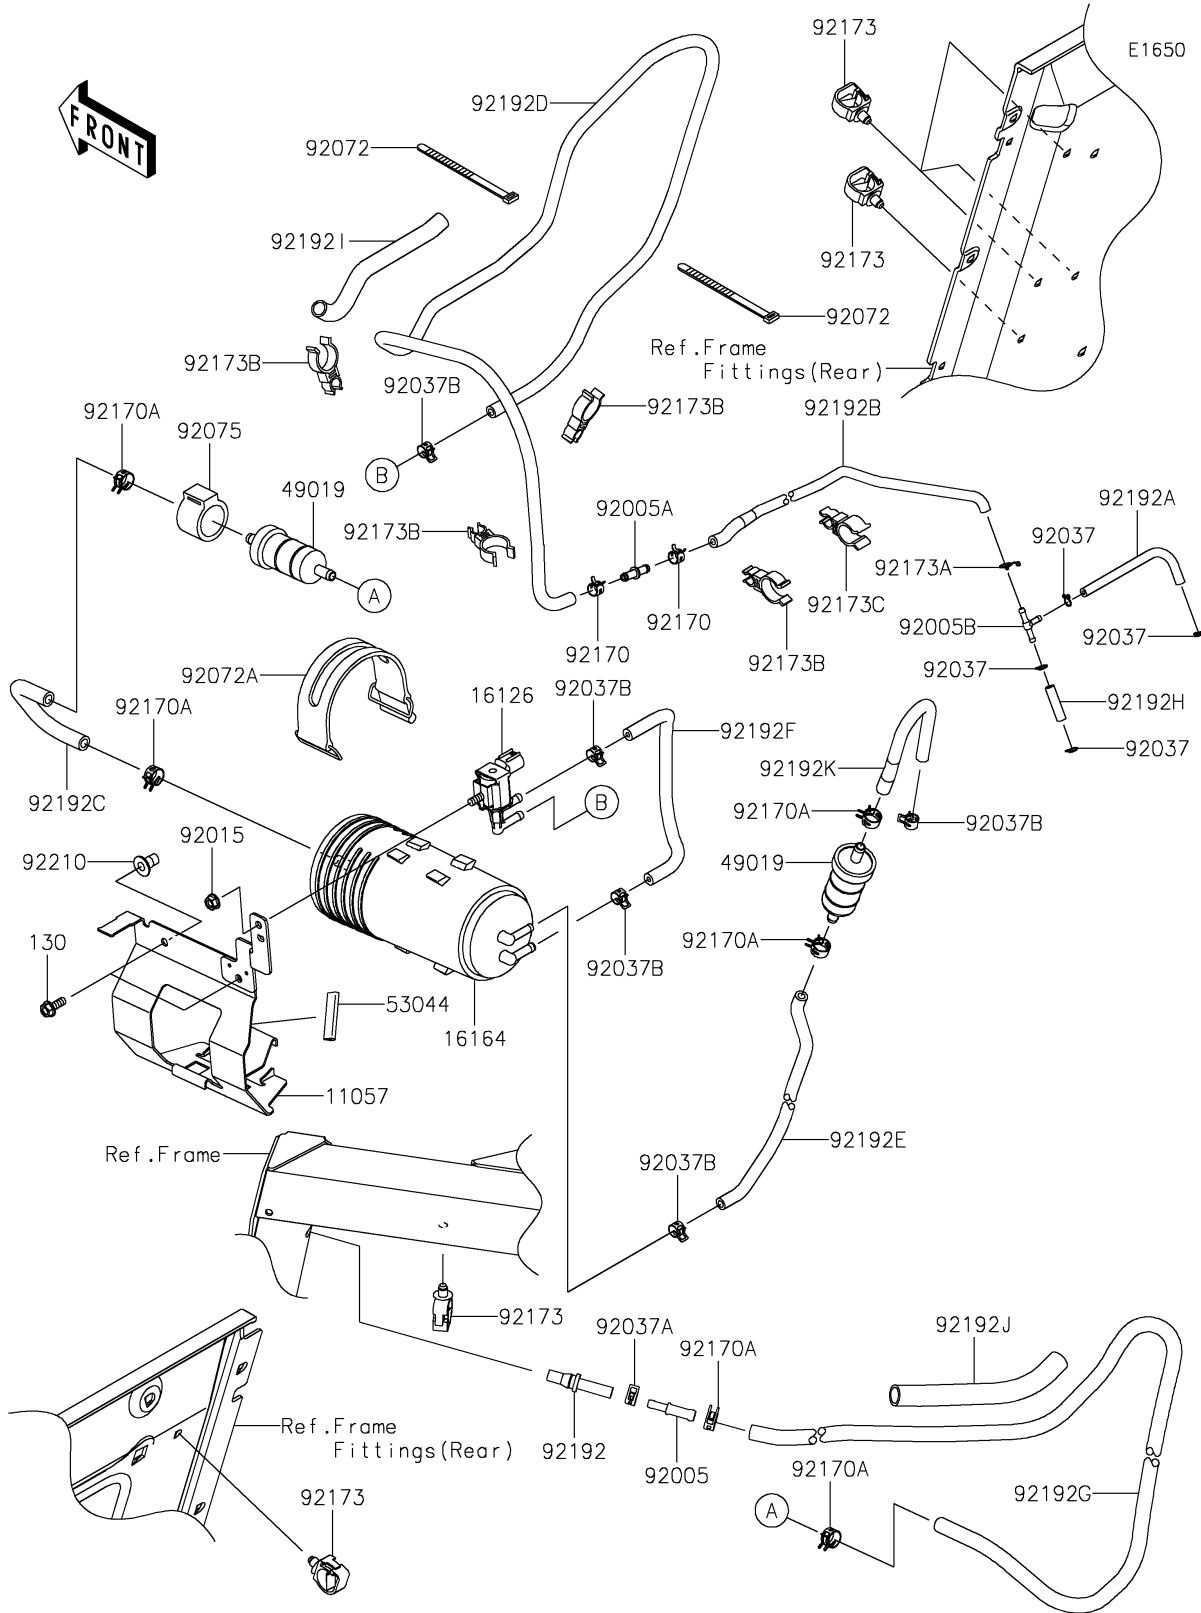

2025 Teryx KRX 1000 eS PARTS DIAGRAM

Fuel Evaporative System(CA)

2025 Teryx KRX 1000 eS PARTS LIST

Fuel Evaporative System(CA)

ITEM NAME	PART NUMBER	QUANTITY
BRACKET,CANISTER (Ref # 11057)	11057-2246	1
VALVE,SOLENOID (Ref # 16126)	16126-0705	1
CANISTER (Ref # 16164)	16164-0016	1
FILTER-FUEL (Ref # 49019)	49019-0032	2
TRIM,L=40 (Ref # 53044)	53044-1320	1
FITTING (Ref # 92005)	92005-0720	1
FITTING (Ref # 92005A)	92005-0721	1
FITTING (Ref # 92005B)	92005-1380	1
NUT,FLANGED,6MM (Ref # 92015)	92015-1367	1
CLAMP,TUBE (Ref # 92037)	92037-1124	4
CLAMP,TUBE (Ref # 92037A)	92037-1461	1
CLAMP (Ref # 92037B)	92037-2113	5
BAND,L=149 (Ref # 92072)	92072-031	2
BAND,L=168 (Ref # 92072A)	92072-1306	1
DAMPER,FUEL FILTER (Ref # 92075)	92075-1853	1
CLAMP (Ref # 92170)	92170-1493	2
CLAMP (Ref # 92170A)	92170-2082	6
CLAMP (Ref # 92173)	92173-0861	6
CLAMP (Ref # 92173A)	92173-1568	1
CLAMP,CLIP (Ref # 92173B)	92173-2000	4
CLAMP (Ref # 92173C)	92173-2287	1
TUBE,FRAME PIPE-CHECK VALVE (Ref # 92192)	92192-0068	1
TUBE,3.5X7.5X125 (Ref # 92192A)	92192-1497	1
TUBE,L=450 (Ref # 92192B)	92192-1612	1
TUBE,FILTER-CANISTER (Ref # 92192C)	92192-1665	1
TUBE,PURGE VALVE-THROTTLE BODY (Ref # 92192D)	92192-1951	1
TUBE,CANISTER-CHECK VALVE (Ref # 92192E)	92192-1952	1
TUBE,CANISTER-PURGE VALVE (Ref # 92192F)	92192-1953	1
TUBE,AIR BREATHER (Ref # 92192G)	92192-1954	1

2025 Teryx KRX 1000 eS PARTS LIST

Fuel Evaporative System(CA)

ITEM NAME	PART NUMBER	QUANTITY
TUBE,THROTTLE BODY (Ref # 92192H)	92192-1992	1
TUBE,CONVOLUTED,10.7X14.1X170 (Ref # 92192I)	92192-2293	1
TUBE,CONVOLUTED,13.2X17.5X160 (Ref # 92192J)	92192-2294	1
TUBE,CHECK VALVE-FILTER (Ref # 92192K)	92192-2295	1
NUT,LARGE FLANGE,6MM,L=16.5 (Ref # 92210)	92210-1623	2
BOLT-FLANGED,6X16 (Ref # 130)	130BA0616	2