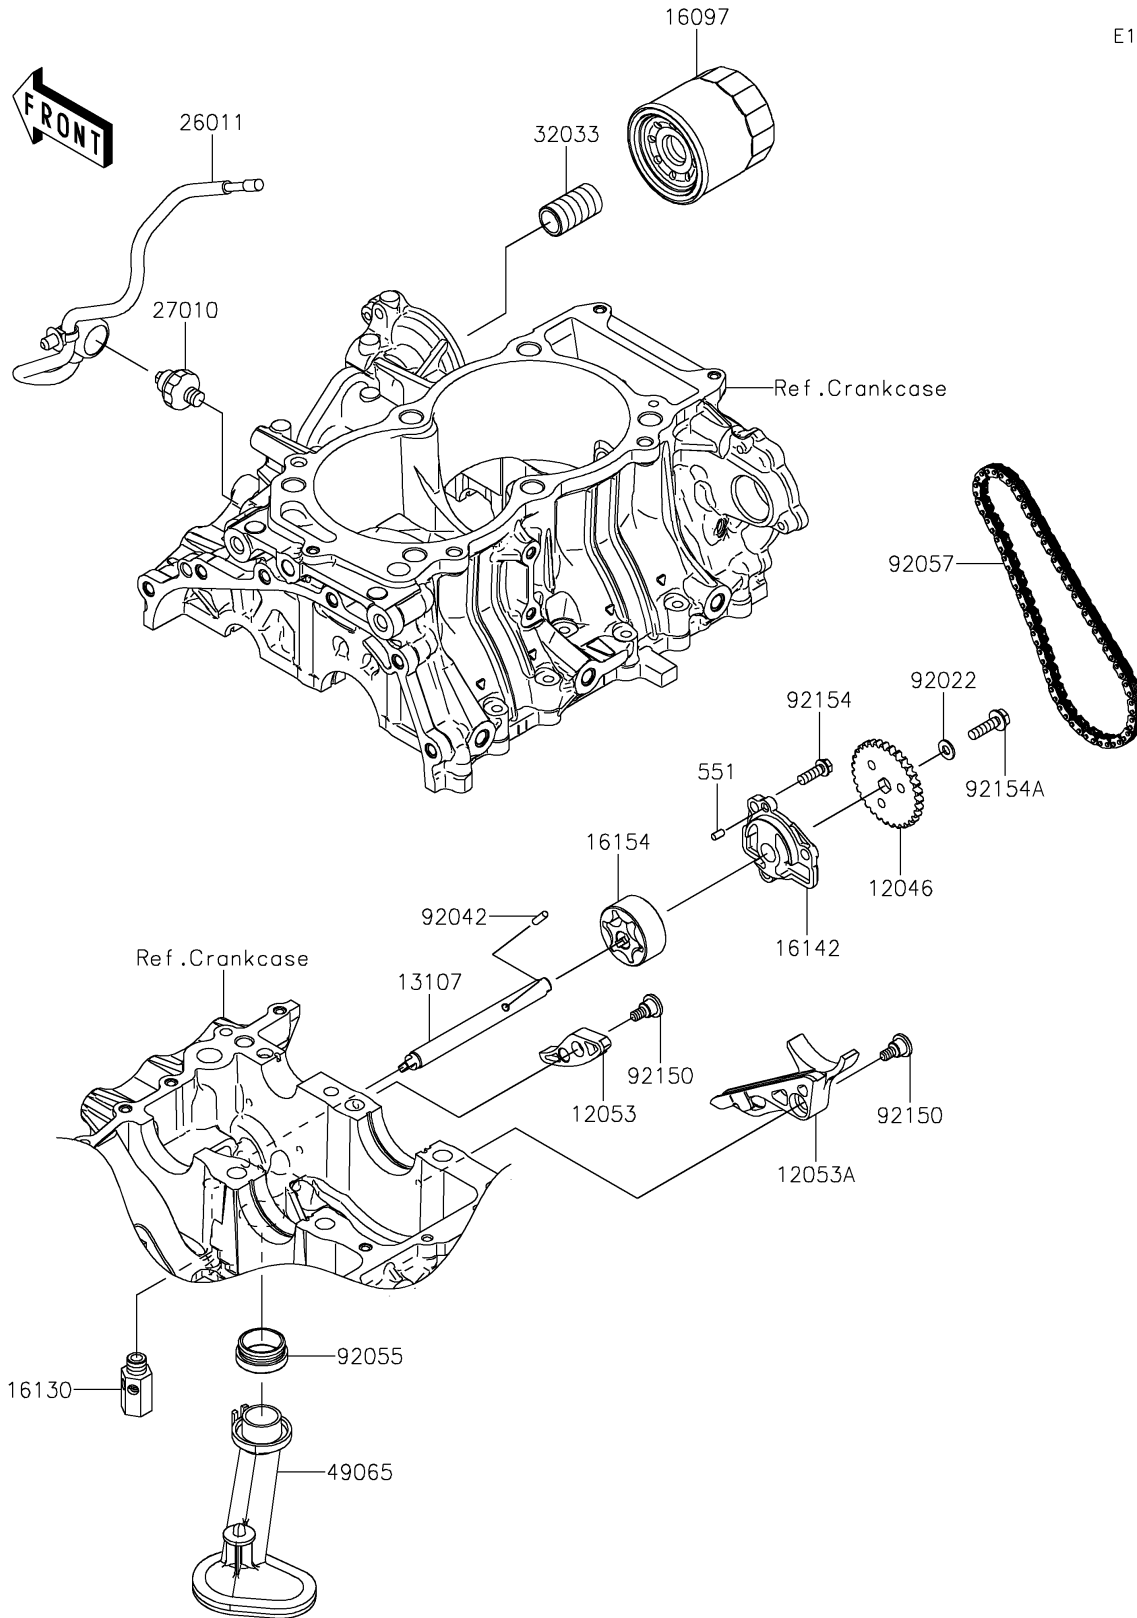

2025 Teryx KRX 1000 eS PARTS DIAGRAM

Oil Pump/Oil Filter

E1710

2025 Teryx KRX 1000 eS PARTS LIST

Oil Pump/Oil Filter

ITEM NAME	PART NUMBER	QUANTITY
SPROCKET,OIL PUMP,31T (Ref # 12046)	12046-0614	1
GUIDE-CHAIN,UPP (Ref # 12053)	12053-0276	1
GUIDE-CHAIN,LWR (Ref # 12053A)	12053-0296	1
SHAFT,OIL PUMP (Ref # 13107)	13107-0896	1
FILTER-ASSY-OIL (Ref # 16097)	16097-0007	1
VALVE-ASSY-RELIEF (Ref # 16130)	16130-1058	1
COVER-PUMP (Ref # 16142)	16142-0779	1
ROTOR-PUMP (Ref # 16154)	16154-0788	1
WIRE-LEAD (Ref # 26011)	26011-1985	1
SWITCH,OIL PRESSURE (Ref # 27010)	27010-1313	1
PIPE,OIL FILTER (Ref # 32033)	32033-1535	1
FILTER-OIL (Ref # 49065)	49065-0050	1
WASHER,6X12.8X1.2 (Ref # 92022)	92022-1827	1
PIN,DOWEL,4X13.8 (Ref # 92042)	92042-030	1
RING-O,OIL FILTER (Ref # 92055)	92055-1503	1
CHAIN,98XRH2010-70M (Ref # 92057)	92057-0765	1
BOLT,6MM (Ref # 92150)	92150-1090	2
BOLT,FLANGED,6X18 (Ref # 92154)	92154-0499	3
BOLT,FLANGED,6X22 (Ref # 92154A)	92154-1525	1
PIN-DOWEL,4X8 (Ref # 551)	551A0408	1