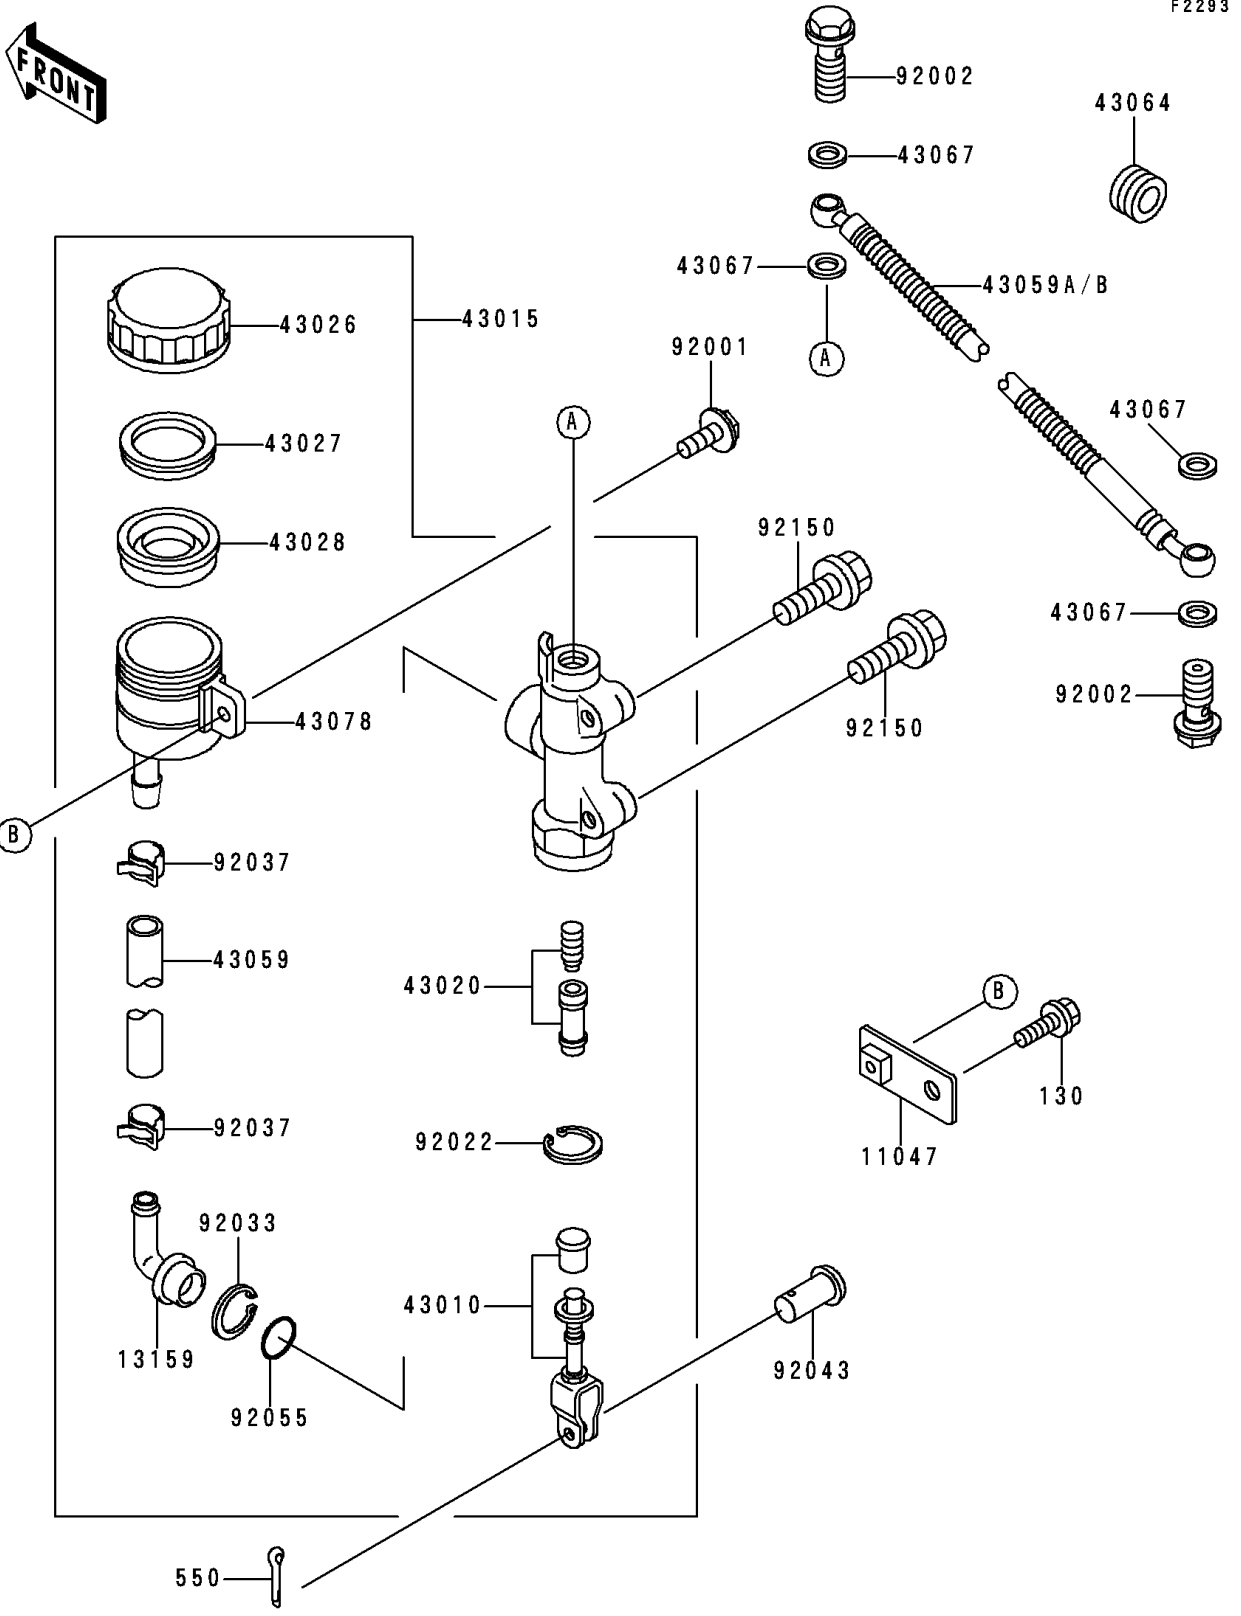

1994 Ninja® ZX™ -6 PARTS DIAGRAM

Rear Master Cylinder

1994 Ninja® ZX™-6 PARTS LIST

Rear Master Cylinder

ITEM NAME	PART NUMBER	QUANTITY
BOLT-FLANGED,6X16,BLACK (Ref # 130)	130J0616	1
PIN-COTTER,2.0X15 (Ref # 550)	550D2015	1
BRACKET,RESERVOIR TANK (Ref # 11047)	11047-1940	1
CONNECTOR,RR MASTER CYLINDER (Ref # 13159)	13159-1052	1
ROD-ASSY-BRAKE (Ref # 43010)	43010-1055	1
CYLINDER-ASSY-MASTER,RR (Ref # 43015)	43015-1510	1
PISTON-COMP-BRAKE (Ref # 43020)	43020-1073	1
CAP-BRAKE (Ref # 43026)	43026-1051	1
PLATE-DIAPHRAGM (Ref # 43027)	43027-1051	1
DIAPHRAGM,MASTER CYLINDER (Ref # 43028)	43028-1057	1
HOSE-BRAKE,RR MASTER CYLINDER (Ref # 43059)	43059-1566	1
HOSE-BRAKE,RR (Ref # 43059B)	43059-1819	1
GROMMET,HOSE CLAMP (Ref # 43064)	43064-006	1
WASHER,10.5X15X1.5 (Ref # 43067)	43067-001	4
RESERVOIR,RR MASTER CYLINDER (Ref # 43078)	43078-1082	1
BOLT,W/P,6X16 (Ref # 92001)	92001-1860	1
BOLT,OIL,L=23 (Ref # 92002)	92002-1888	2
WASHER,CIRCRIP (Ref # 92022)	92022-1601	1
RING-SNAP,20.5MM (Ref # 92033)	92033-1186	1
CLAMP,BRAKE HOSE (Ref # 92037)	92037-1547	2
PIN,8MM (Ref # 92043)	92043-1303	1
RING-O,MASTER CYLINDER (Ref # 92055)	92055-1251	1
BOLT,SOCKET,8X30 (Ref # 92150)	92150-1843	2