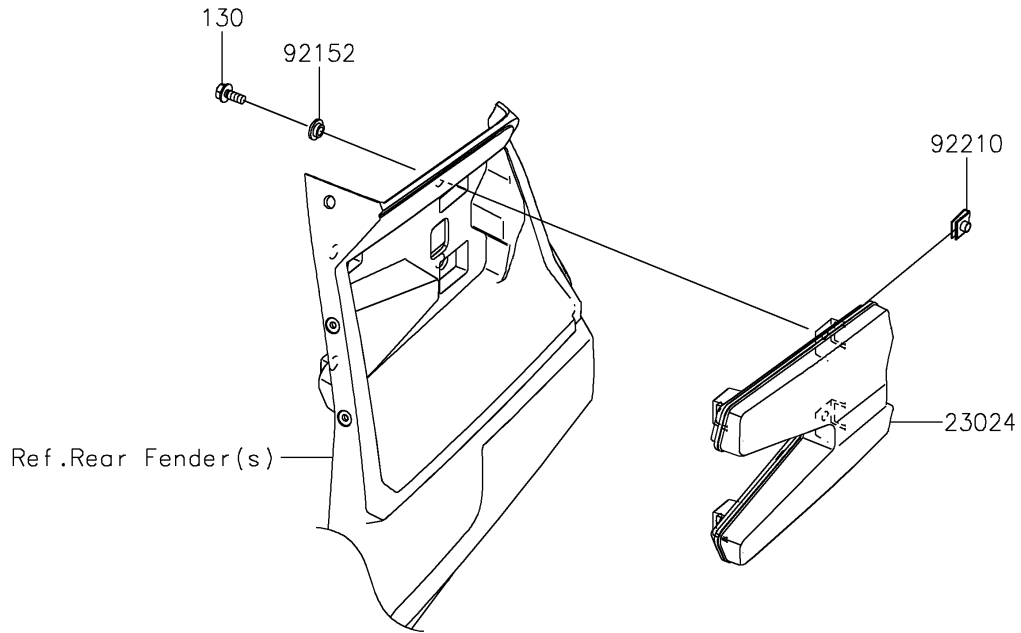

2025 Teryx KRX 1000 eS PARTS DIAGRAM

Taillight(s)

F2720

2025 Teryx KRX 1000 eS PARTS LIST

Taillight(s)

ITEM NAME	PART NUMBER	QUANTITY
LAMP-ASSY-TAIL,LED (Ref # 23024)	23024-0005	2
COLLAR,6.3X9.5X4.1 (Ref # 92152)	92152-1571	8
NUT (Ref # 92210)	92210-1125	8
BOLT-FLANGED,6X14 (Ref # 130)	130BA0614	8