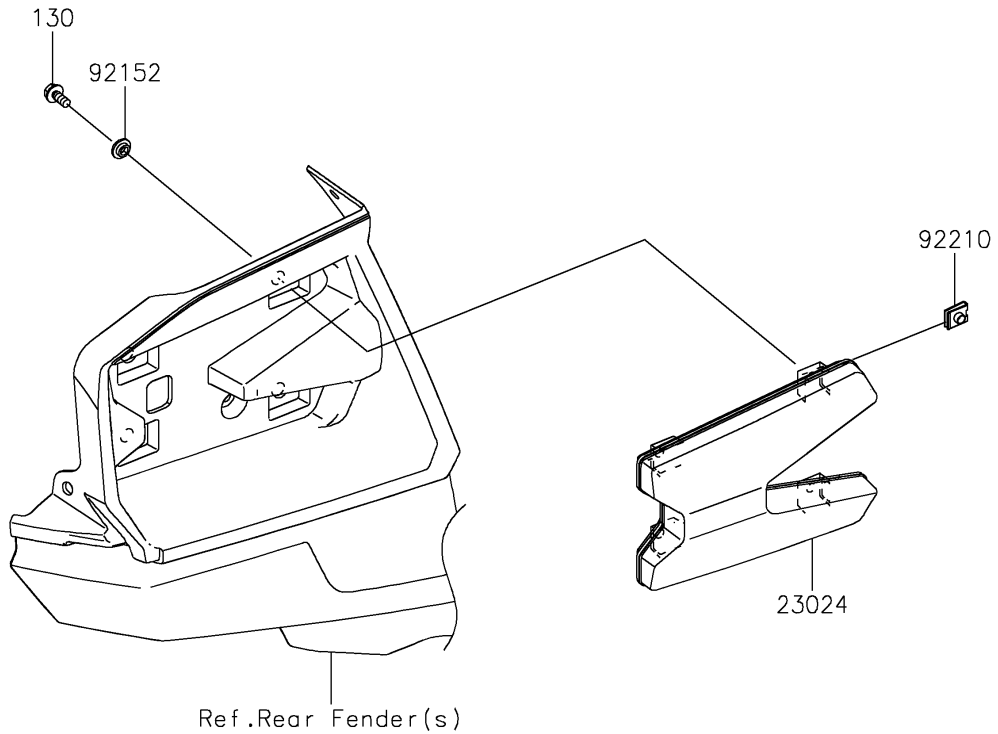

2025 Teryx KRX 1000 eS PARTS DIAGRAM

Taillight(s)

F2720

2025 Teryx KRX 1000 eS PARTS LIST

Taillight(s)

ITEM NAME	PART NUMBER	QUANTITY
LAMP-ASSY-TAIL,LED (Ref # 23024)	23024-0005	2
COLLAR,6.3X9.5X4.1 (Ref # 92152)	92152-1571	8
NUT (Ref # 92210)	92210-1125	8
BOLT-FLANGED,6X14 (Ref # 130)	130BA0614	8