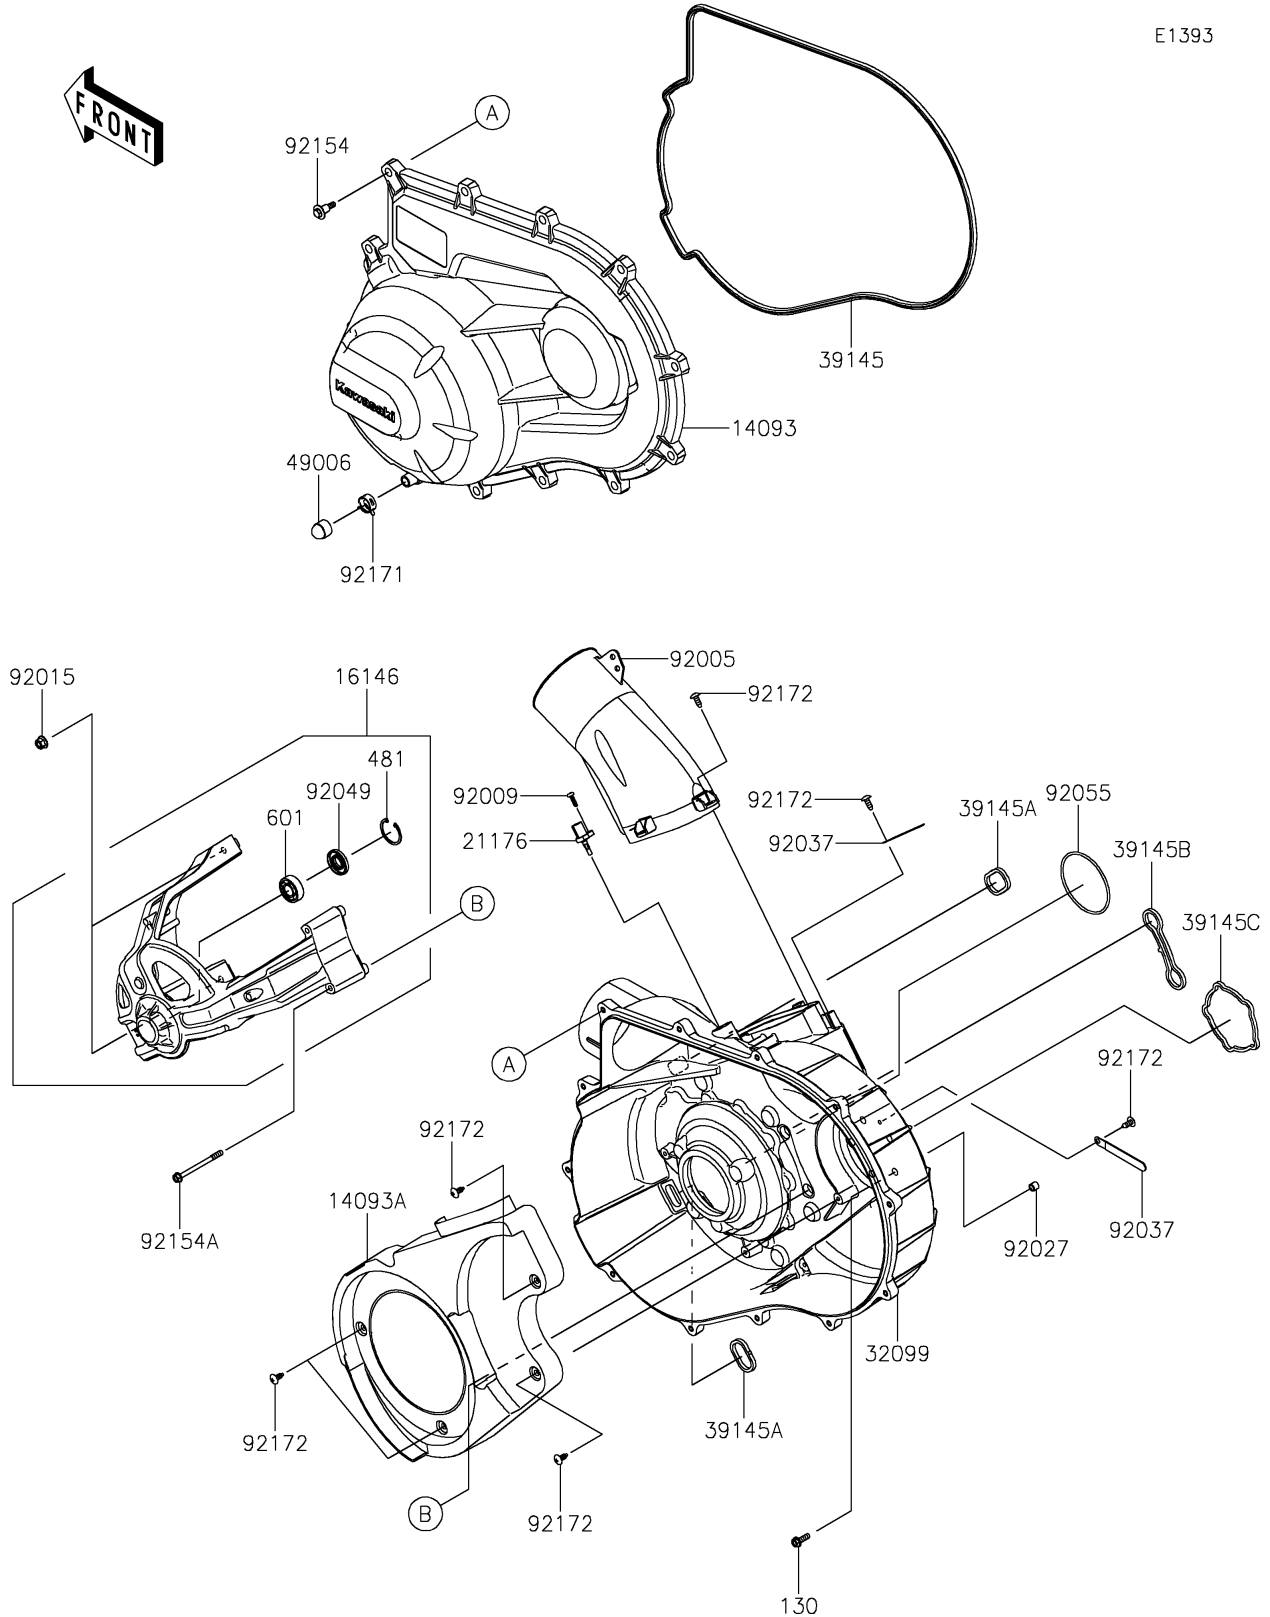

# 2025 TERYX® KRX4™ 1000 eS PARTS DIAGRAM

## Converter Cover

E1393

## 2025 TERYX® KRX4™ 1000 eS PARTS LIST

### Converter Cover

ITEM NAME	PART NUMBER	QUANTITY
COVER,CVT (Ref # 14093)	14093-0774	1
COVER (Ref # 14093A)	14093-0775	1
COVER-ASSY (Ref # 16146)	16146-0840	1
SENSOR,AIR TEMPERATURE (Ref # 21176)	21176-0048	1
CASE,CVT (Ref # 32099)	32099-0795	1
TRIM-SEAL,CVT COVER (Ref # 39145)	39145-0711	1
TRIM-SEAL (Ref # 39145A)	39145-0712	2
TRIM-SEAL (Ref # 39145B)	39145-0713	1
TRIM-SEAL (Ref # 39145C)	39145-0714	1
BOOT,DRAIN (Ref # 49006)	49006-3718	1
FITTING (Ref # 92005)	92005-0978	1
SCREW,TAPPING,5X16 (Ref # 92009)	92009-1264	1
NUT,FLANGED,LOCK,8MM (Ref # 92015)	92015-1668	2
COLLAR,6.8X10X8.5 (Ref # 92027)	92027-129	5
CLAMP (Ref # 92037)	92037-1993	2
SEAL-OIL,TC 15X35X6 (Ref # 92049)	92049-0816	1
RING-O,84.4X3.1 (Ref # 92055)	92055-0916	1
BOLT,CVT COVER (Ref # 92154)	92154-1522	12
BOLT,6X80 (Ref # 92154A)	92154-3862	2
CLAMP (Ref # 92171)	92171-0329	1
SCREW,6X16 (Ref # 92172)	92172-0284	10
BOLT-FLANGED,6X20 (Ref # 130)	130BA0620	5
CIRCLIP-TYPE-C,35MM (Ref # 481)	481J3500	1
BEARING-BALL,#6202C3 (Ref # 601)	601B6202	1