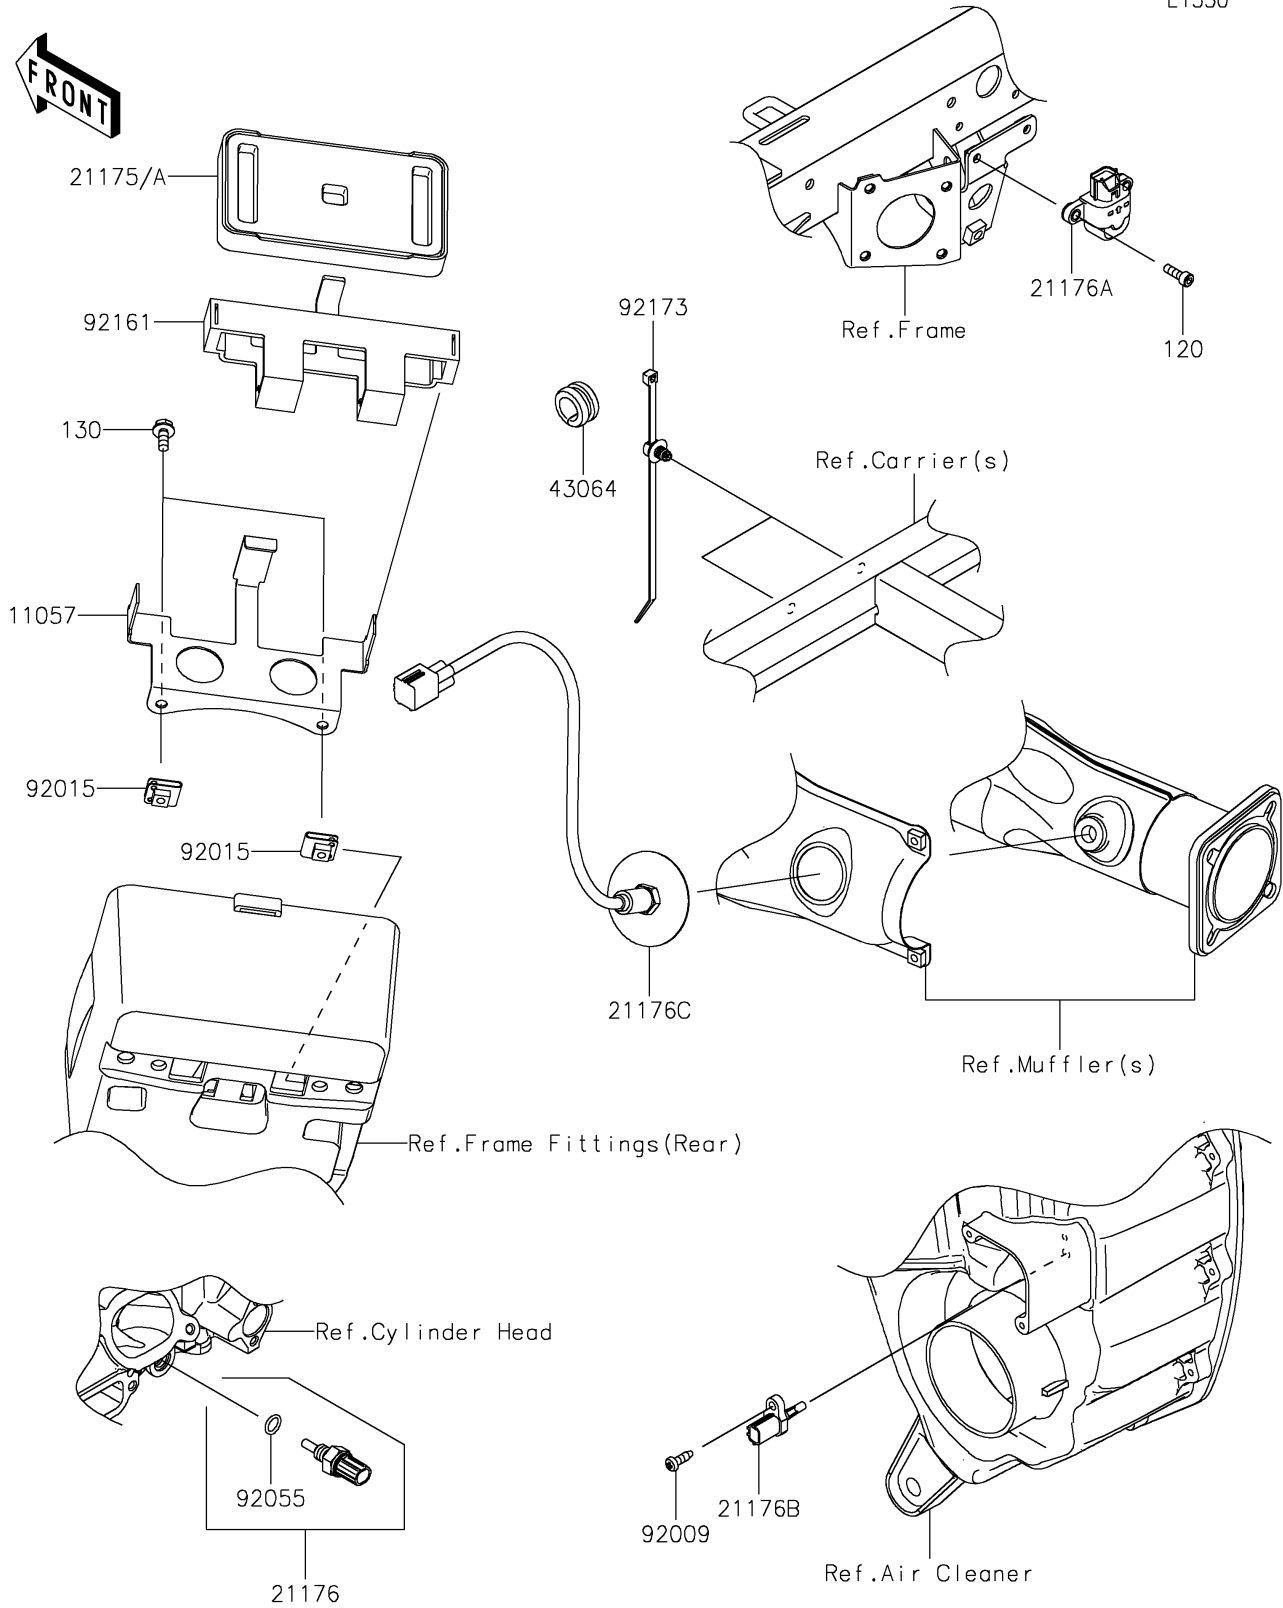

2025 Teryx KRX4 1000 eS PARTS DIAGRAM

Fuel Injection

E1530

2025 Teryx KRX4 1000 eS PARTS LIST

Fuel Injection

ITEM NAME	PART NUMBER	QUANTITY
BRACKET,ECU (Ref # 11057)	11057-2230	1
CONTROL UNIT-ELECTRONIC (Ref # 21175)	21175-1957	1
CONTROL UNIT-ELECTRONIC (Ref # 21175A)	21175-1958	1
SENSOR,WATER TEMP (Ref # 21176)	21176-0009	1
SENSOR,VEHICLE-DOWN (Ref # 21176A)	21176-0026	1
SENSOR,AIR TEMPERATURE (Ref # 21176B)	21176-0048	1
SENSOR,OXYGEN (Ref # 21176C)	21176-1147	1
GROMMET,HOSE CLAMP (Ref # 43064)	43064-007	2
SCREW,TAPPING,5X16 (Ref # 92009)	92009-1984	1
NUT,CLAMP,6MM (Ref # 92015)	92015-1678	2
RING-O,9.5X1.9 (Ref # 92055)	92055-0016	1
DAMPER,ECU (Ref # 92161)	92161-2183	1
CLAMP (Ref # 92173)	92173-2188	2
BOLT-SOCKET,5X16 (Ref # 120)	120CA0516	2
BOLT-FLANGED,6X14 (Ref # 130)	130CA0614	2