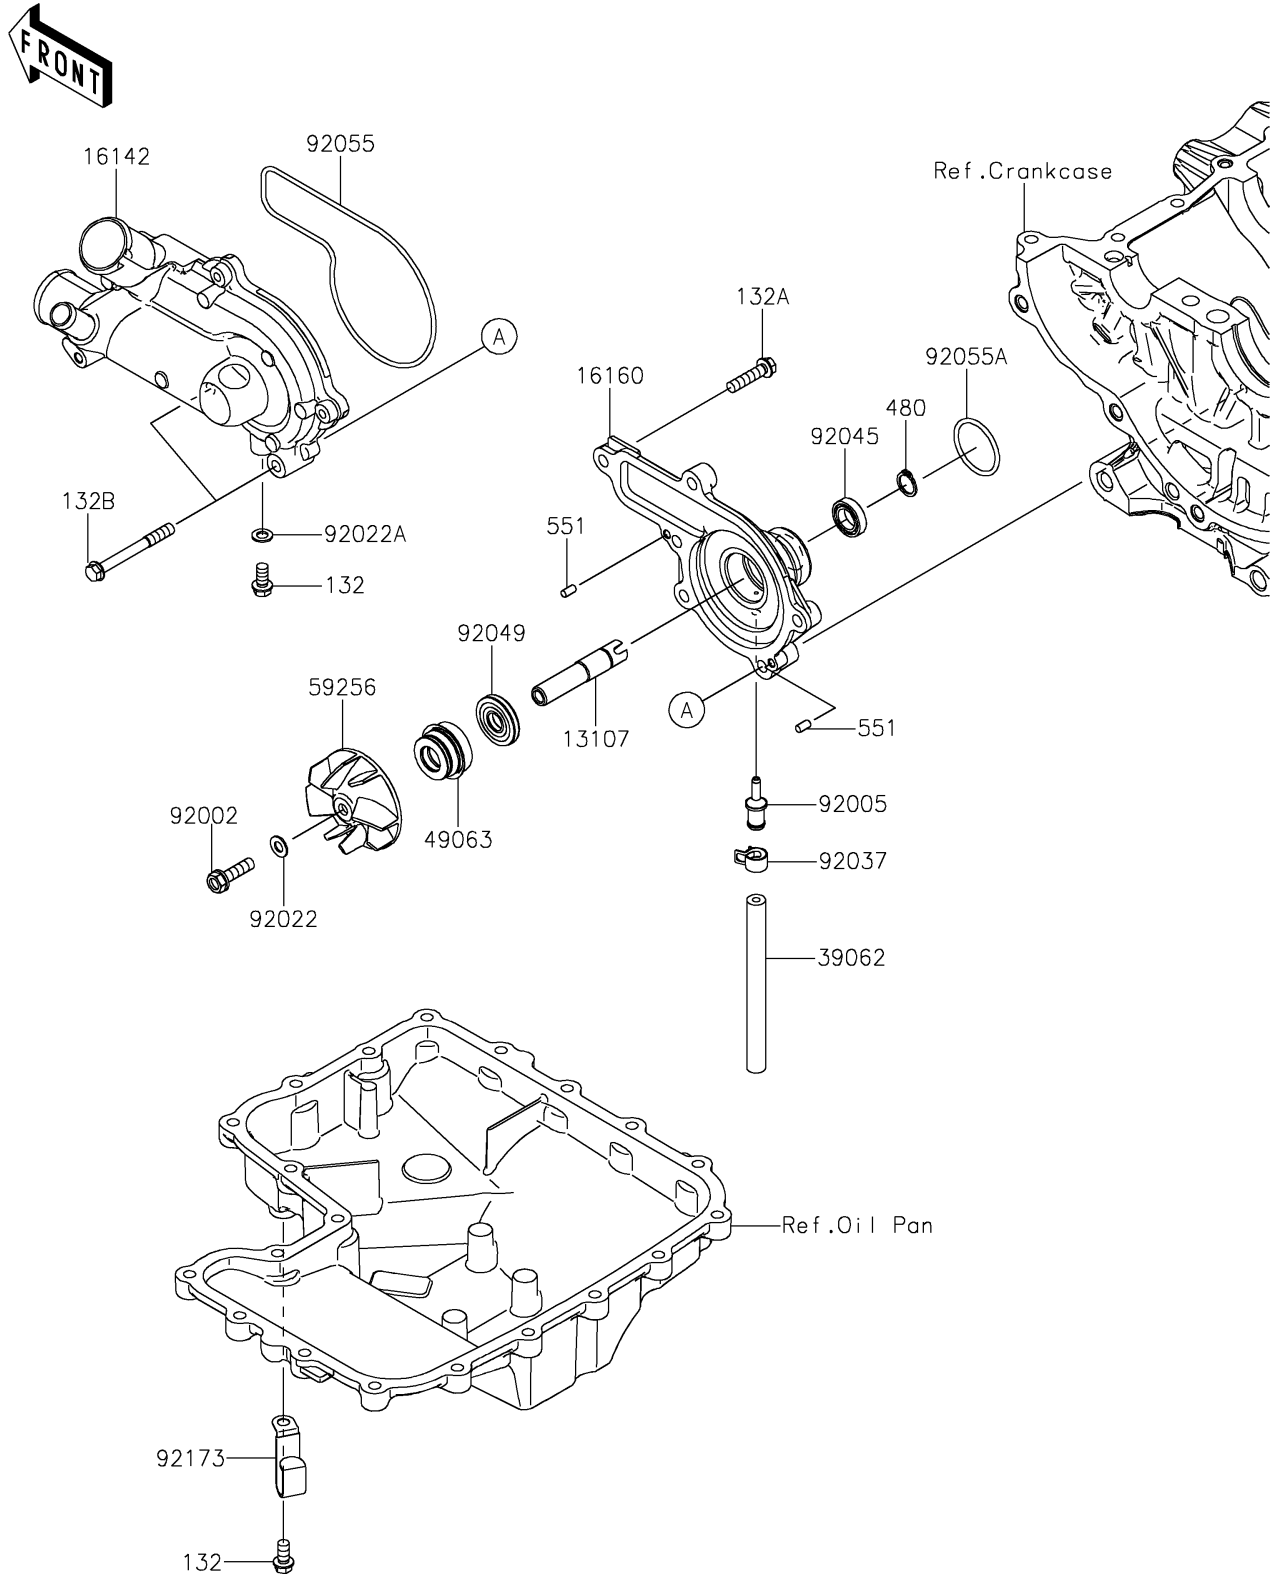

2025 TERYX® KRX4™ 1000 eS PARTS DIAGRAM

Water Pump

E3031

2025 TERYX® KRX4™ 1000 eS PARTS LIST

Water Pump

ITEM NAME	PART NUMBER	QUANTITY
SHAFT,WATER PUMP BODY (Ref # 13107)	13107-0894	1
COVER-PUMP,WATER (Ref # 16142)	16142-0756	1
BODY,WATER PUMP (Ref # 16160)	16160-0833	1
HOSE-COOLING,7.5X10.5X280 (Ref # 39062)	39062-1949	1
SEAL-MECHANICAL (Ref # 49063)	49063-1055	1
IMPELLER (Ref # 59256)	59256-0017	1
BOLT,6X22 (Ref # 92002)	92002-1154	1
FITTING (Ref # 92005)	92005-1482	1
WASHER,6.1X12X1 (Ref # 92022)	92022-077	1
WASHER,6.2X11X1 (Ref # 92022A)	92022-304	1
CLAMP (Ref # 92037)	92037-2113	1
BEARING-BALL,6801 (Ref # 92045)	92045-0971	1
SEAL-OIL (Ref # 92049)	92049-0778	1
RING-O,WATER PUMP COVER (Ref # 92055)	92055-0921	1
RING-O,28.7X2.4 (Ref # 92055A)	92055-0922	1
CLAMP (Ref # 92173)	92173-2336	1
BOLT-FLANGED-SMALL,6X12 (Ref # 132)	132BA0612	2
BOLT-FLANGED-SMALL,6X25 (Ref # 132A)	132BA0625	4
BOLT-FLANGED-SMALL,6X55 (Ref # 132B)	132BA0655	2
CIRCLIP-TYPE-C,12MM (Ref # 480)	480J1200	1
PIN-DOWEL,4X8 (Ref # 551)	551A0408	2