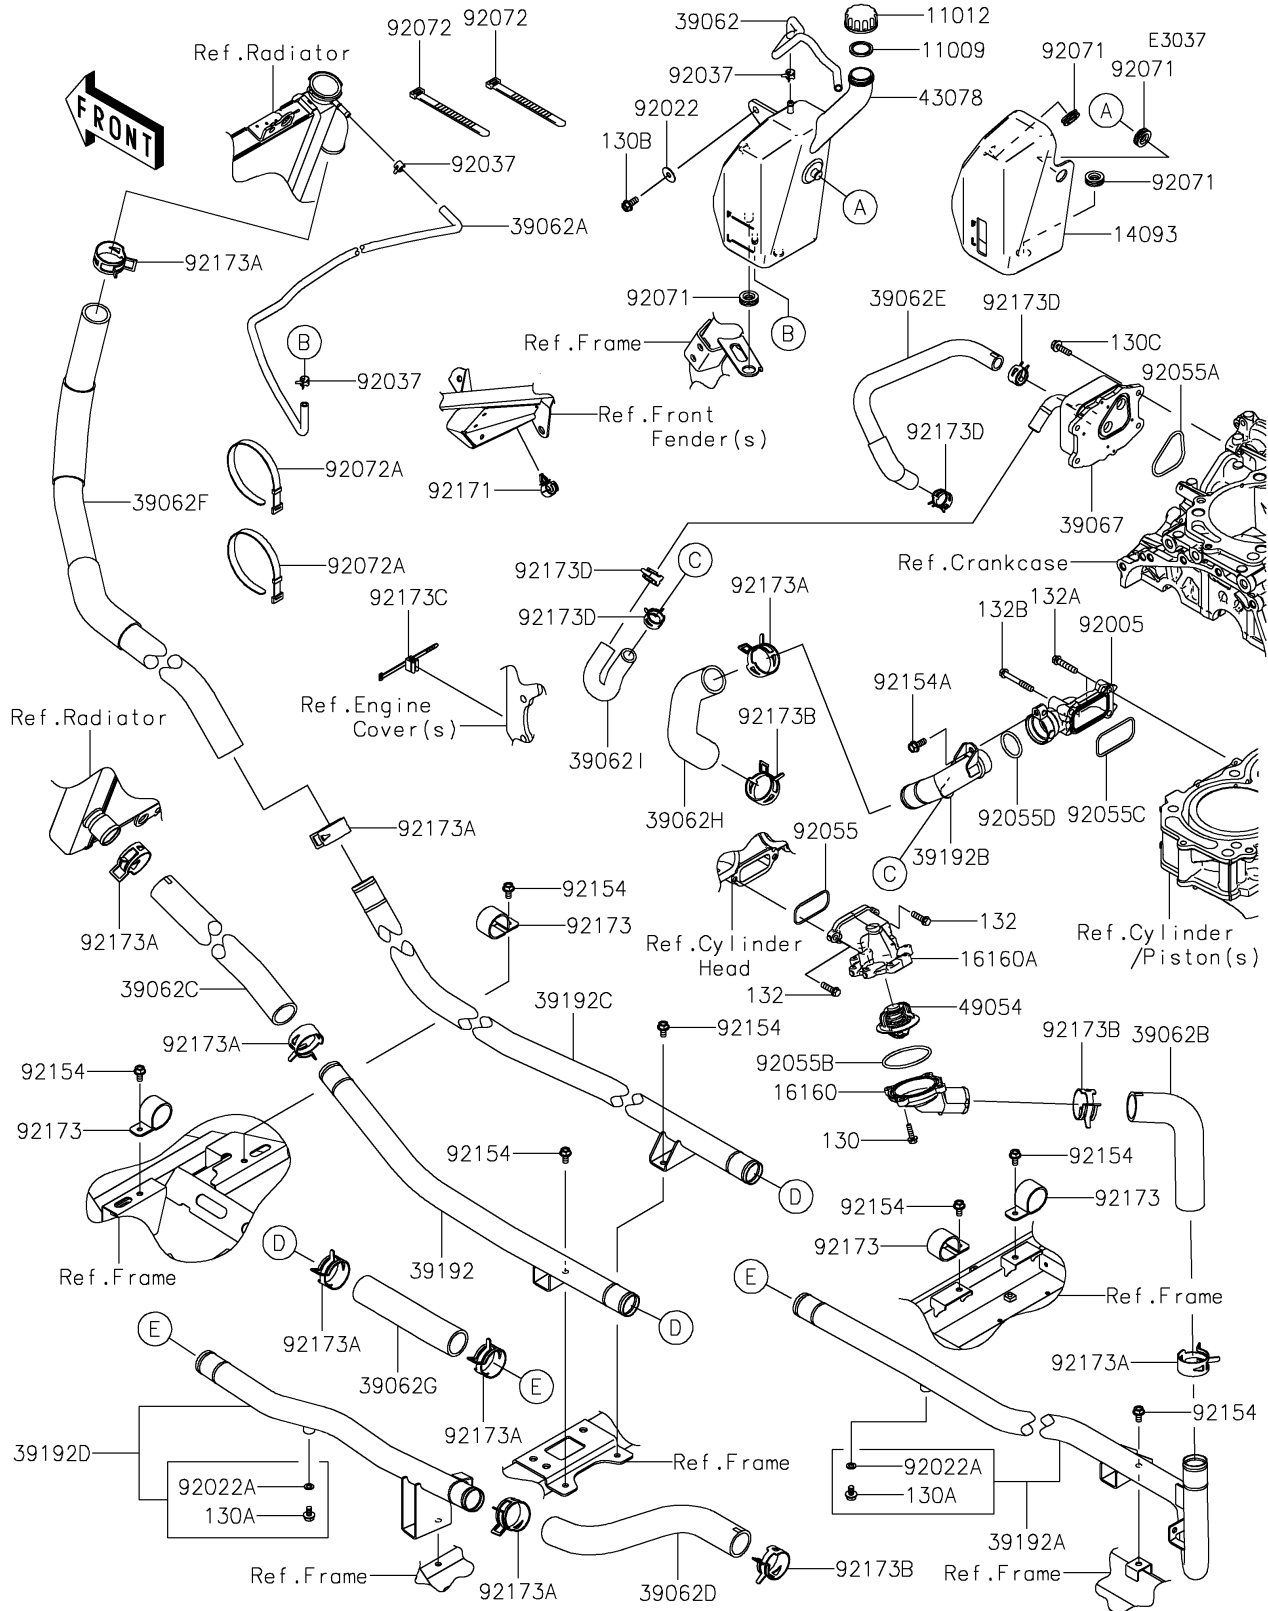

2025 TERYX® KRX4™ 1000 eS PARTS DIAGRAM

Water Pipe