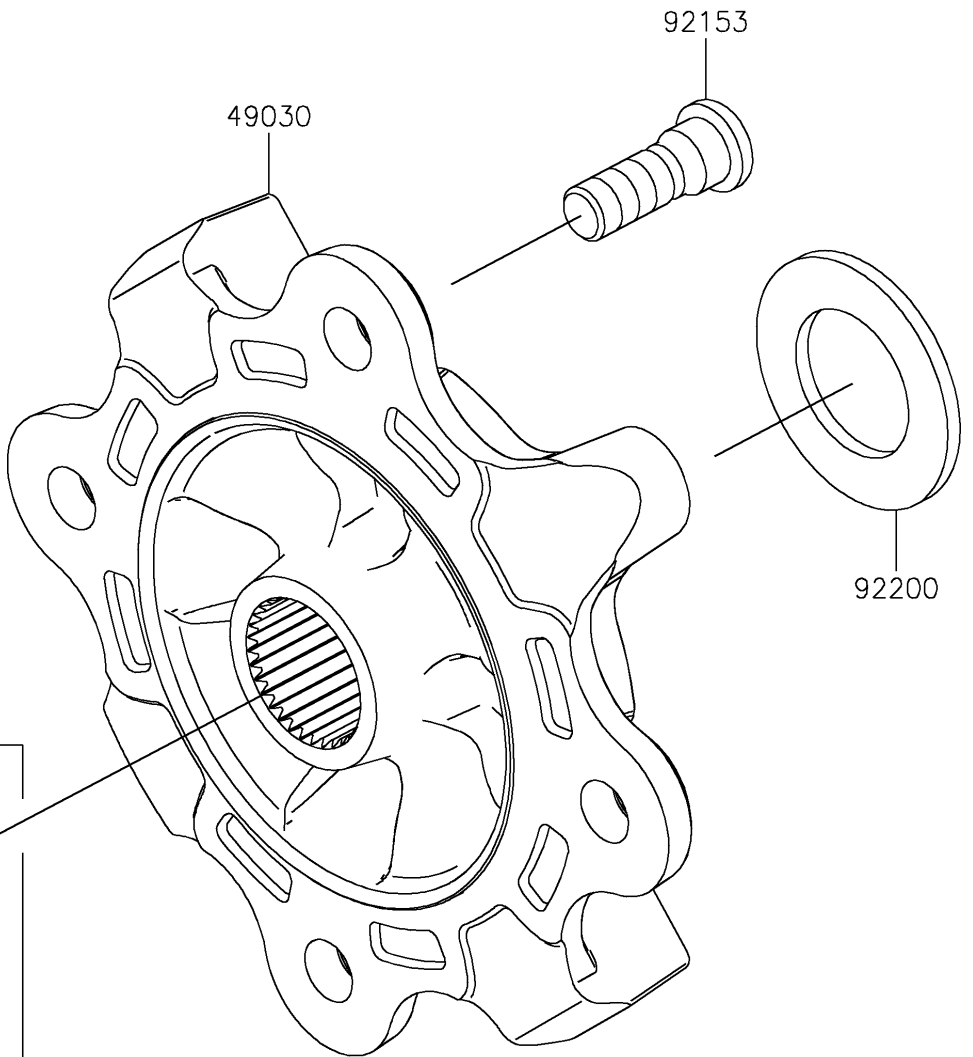

# 2025 TERYX® KRX4™ 1000 eS PARTS DIAGRAM

Front Hubs/Brakes

F2230

LH	(99999)
RH	(99999A)

99999/A

550

## 2025 TERYX® KRX4™ 1000 eS PARTS LIST

### Front Hubs/Brakes

ITEM NAME	PART NUMBER	QUANTITY
HUB (Ref # 49030)	49030-0566	2
BOLT,12MM (Ref # 92153)	92153-1915	8
WASHER,33X56X3.5 (Ref # 92200)	92200-2332	2
KIT,LH AXLE NUT (Ref # 99999)	99999-0726	1
KIT,RH AXLE NUT (Ref # 99999A)	99999-0727	1
PIN-COTTER,4.0X30 (Ref # 550)	550AA4030	1