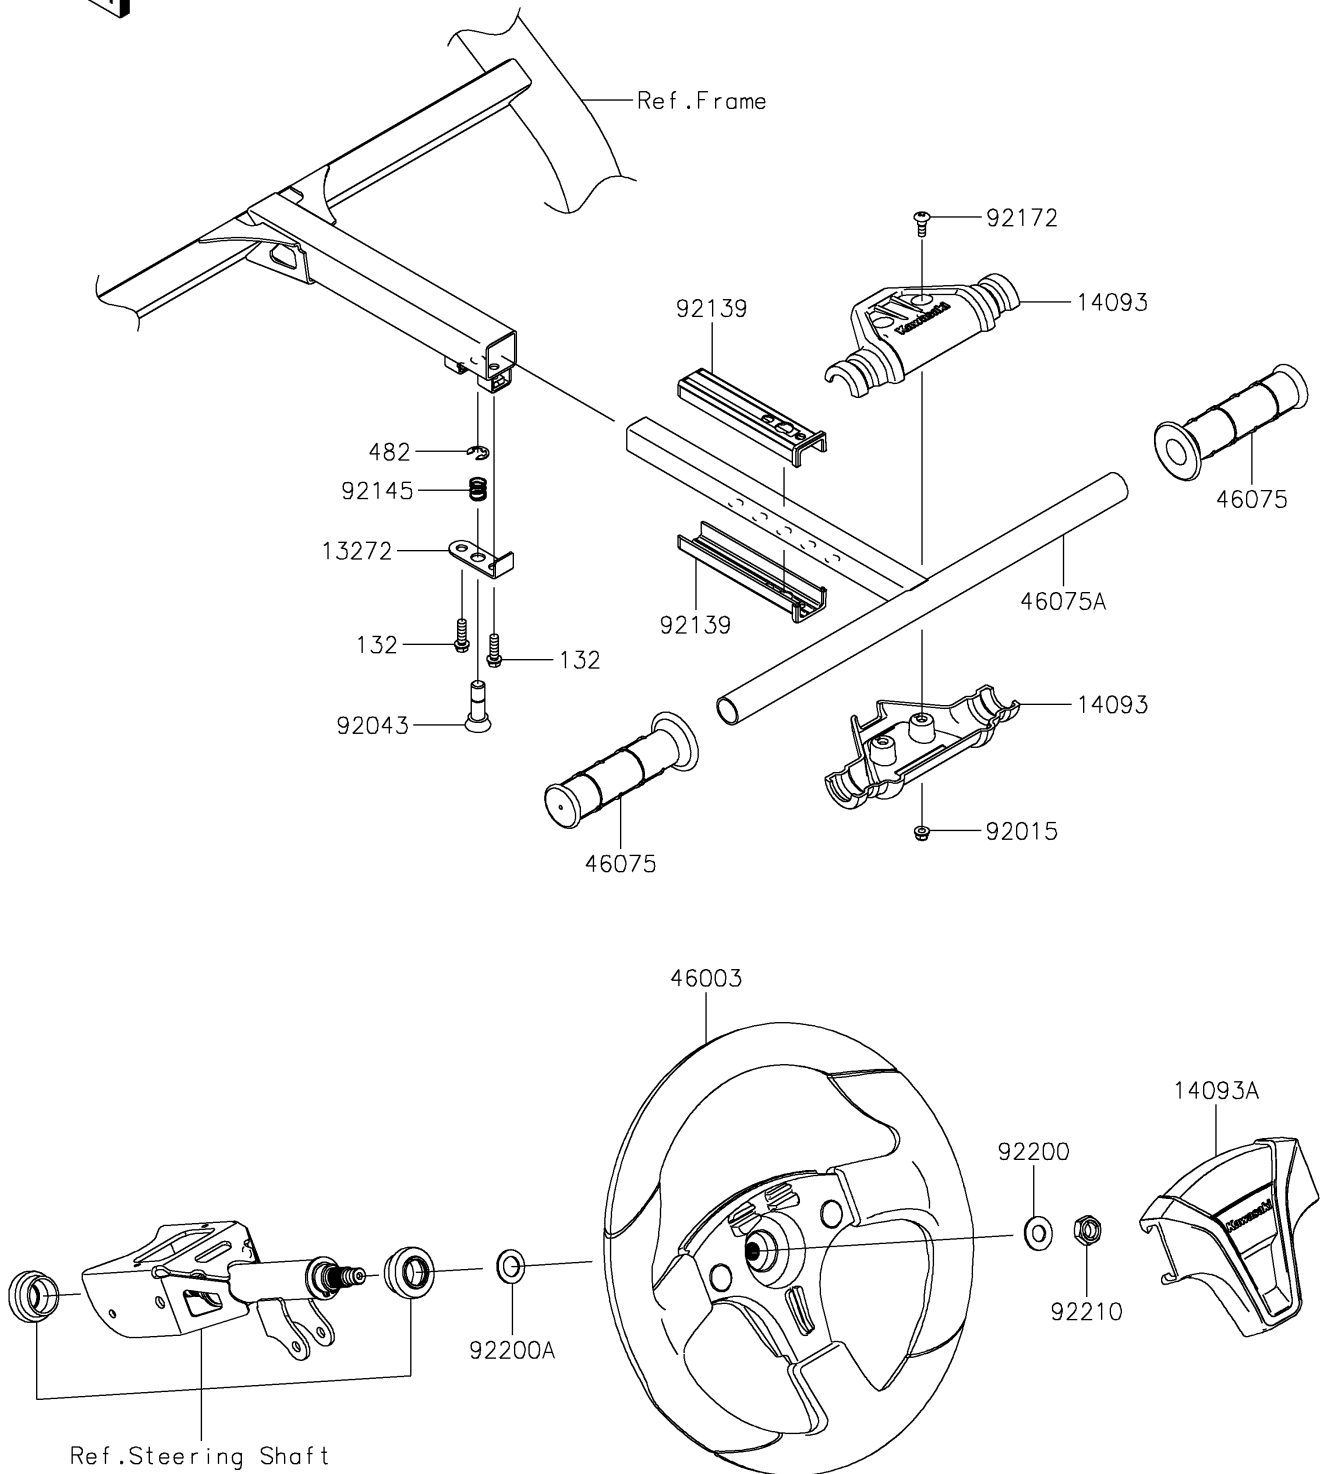

2025 TERYX® KRX4™ 1000 eS PARTS DIAGRAM

Steering Wheel

F2311

2025 TERYX® KRX4™ 1000 eS PARTS LIST

Steering Wheel

| ITEM NAME | PART NUMBER | QUANTITY |
|-------------------------------------|-------------|----------|
| PLATE (Ref # 13272) | 13272-3869 | 1 |
| COVER,PASSENGER GRIP (Ref # 14093) | 14093-0802 | 2 |
| COVER,HANDLE (Ref # 14093A) | 14093-0803 | 1 |
| HANDLE (Ref # 46003) | 46003-0809 | 1 |
| GRIP (Ref # 46075) | 46075-0065 | 2 |
| GRIP,PIPE (Ref # 46075A) | 46075-0658 | 1 |
| NUT,LOCK,FLANGED,5MM (Ref # 92015) | 92015-1752 | 2 |
| PIN (Ref # 92043) | 92043-7503 | 1 |
| BUSHING (Ref # 92139) | 92139-1143 | 2 |
| SPRING (Ref # 92145) | 92145-7507 | 1 |
| SCREW,5MM (Ref # 92172) | 92172-0261 | 2 |
| WASHER,12.1X25X1.6 (Ref # 92200) | 92200-0455 | 1 |
| WASHER,15X25X1.6 (Ref # 92200A) | 92200-0460 | 1 |
| NUT,LOCK,12MM (Ref # 92210) | 92210-1249 | 1 |
| BOLT-FLANGED-SMALL,6X20 (Ref # 132) | 132BB0620 | 2 |
| CIRCLIP-TYPE-E,8MM (Ref # 482) | 482EA8000 | 1 |