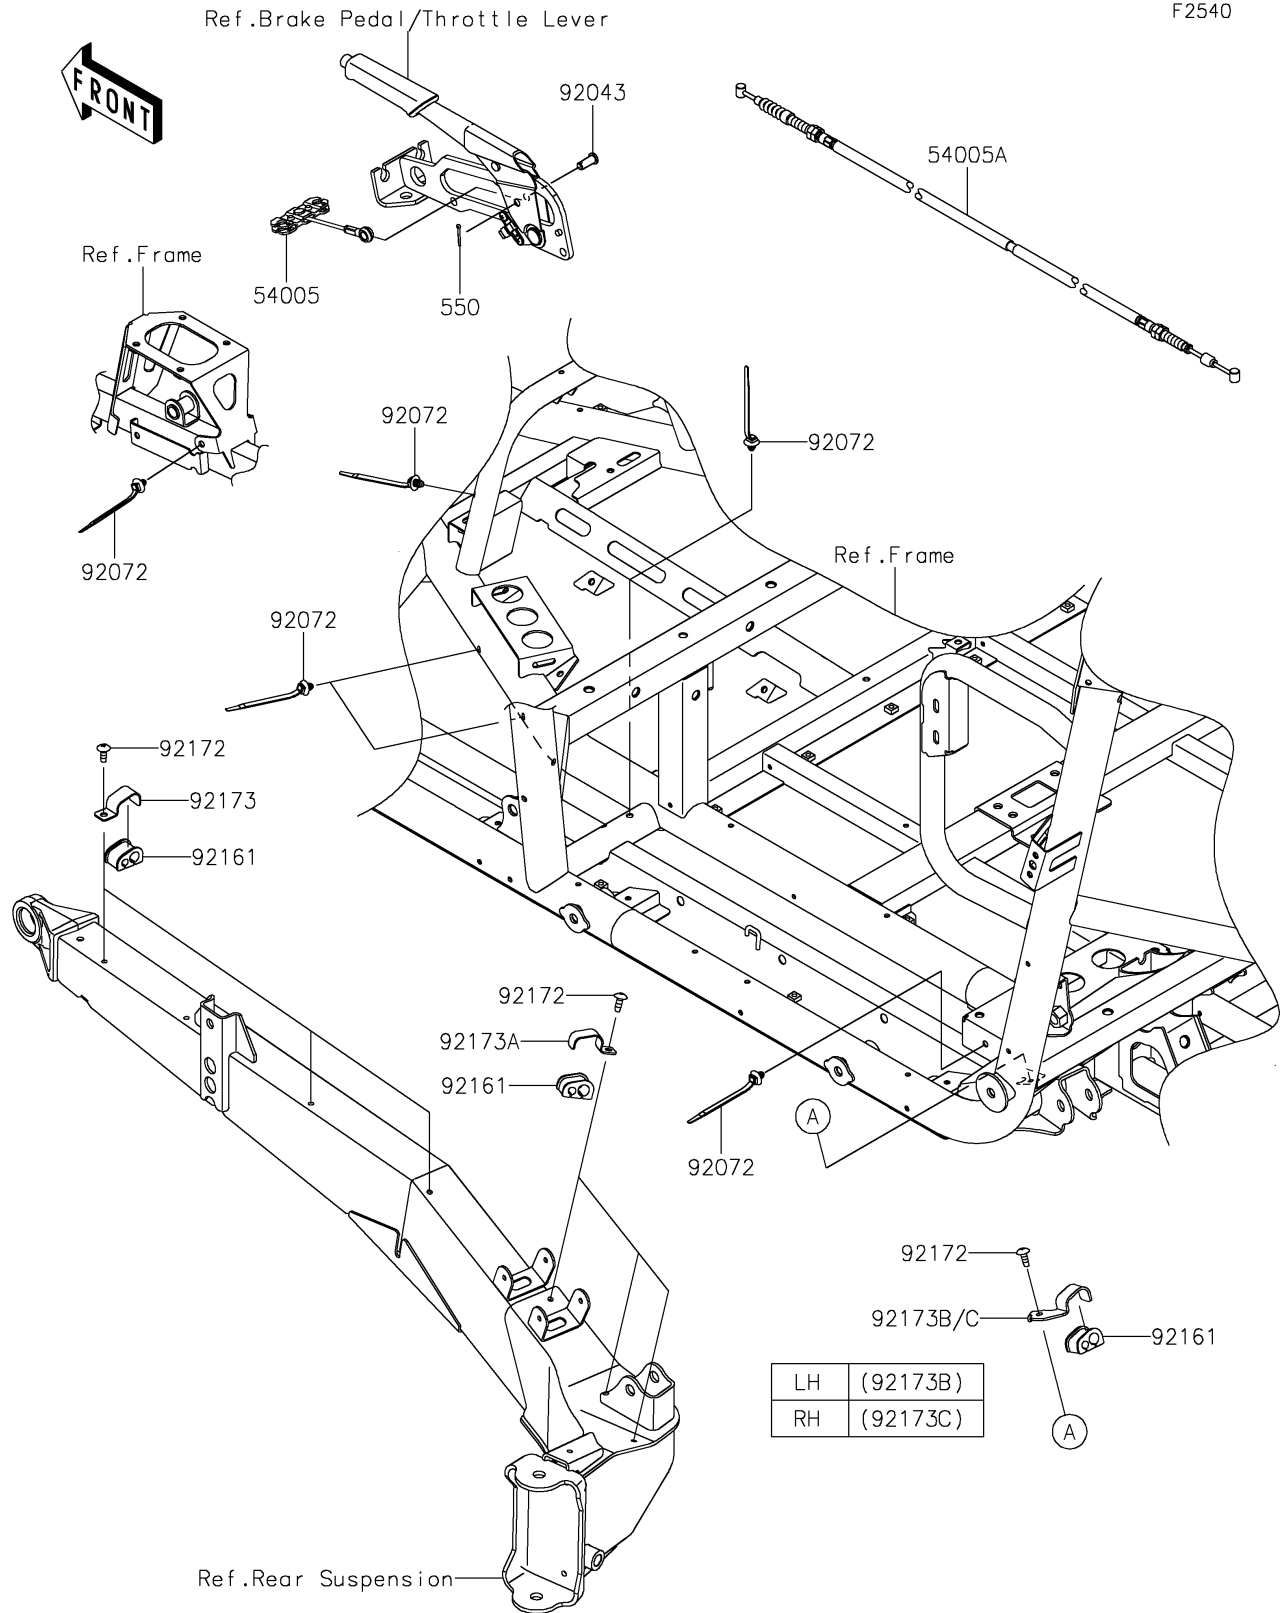

2025 TERYX® KRX4™ 1000 eS PARTS DIAGRAM

Cables

F2540

LH	(92173B)
RH	(92173C)

2025 TERYX® KRX4™ 1000 eS PARTS LIST

Cables

ITEM NAME	PART NUMBER	QUANTITY
CABLE-BRAKE,PARKING BRAKE (Ref # 54005)	54005-0312	1
CABLE-BRAKE,PARKING BRAKE (Ref # 54005A)	54005-0324	2
PIN (Ref # 92043)	92043-1039	1
BAND,OS170-FT7(BLACK) (Ref # 92072)	92072-1414	12
DAMPER (Ref # 92161)	92161-2174	14
SCREW,TAPPING,6X16 (Ref # 92172)	92172-0739	14
CLAMP (Ref # 92173)	92173-1991	6
CLAMP (Ref # 92173A)	92173-2097	6
CLAMP,LH (Ref # 92173B)	92173-2750	1
CLAMP,RH (Ref # 92173C)	92173-2751	1
PIN-COTTER,2.5X18 (Ref # 550)	550AA2518	1