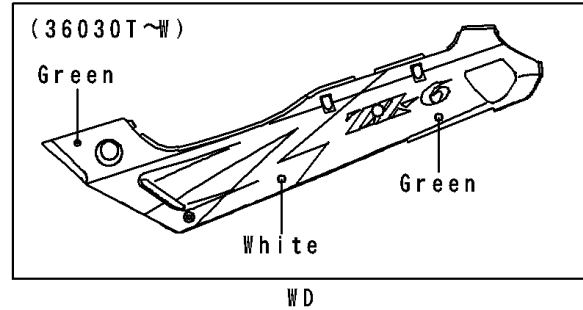

1994 Ninja® ZX™ -6 PARTS DIAGRAM

Side Covers/Chain Cover(ZX600-E2)

F2610A

1994 Ninja® ZX™ -6 PARTS LIST

Side Covers/Chain Cover(ZX600-E2)

ITEM NAME	PART NUMBER	QUANTITY
CASE-CHAIN (Ref # 36014)	36014-1187	1
COVER-SIDE,LH,EBONY (Ref # 36030R)	36030-5317-H8	1
COVER-SIDE,RH,EBONY (Ref # 36030S)	36030-5318-H8	1
SCREW-CSK-CROS,6X20 (Ref # 221)	221E0620	4
HOOK-ASSY,TOOL BOX (Ref # 53045)	53045-1053	4
SCREW,6X20 (Ref # 92009)	92009-1298	2
SCREW,6X10 (Ref # 92009A)	92009-1402	2
SCREW,5X14 (Ref # 92009B)	92009-1653	2
SCREW,5X20 (Ref # 92009C)	92009-1656	4
WASHER,NYLON,5.3X11.5X1.5 (Ref # 92022)	92022-1521	6
WASHER,6.5X16X1.0 (Ref # 92022A)	92022-1654	2
GROMMET (Ref # 92071)	92071-056	2
DAMPER,ROPE HOOK (Ref # 92160)	92160-1042	4
COVER-SIDE,LH,GREEN/WHITE (Ref # 36030T)	36030-5319-CK	1
COVER-SIDE,LH,GREEN/WHITE (Ref # 36030U)	36030-5319-87	1
COVER-SIDE,RH,GREEN/WHITE (Ref # 36030V)	36030-5320-CK	1
COVER-SIDE,RH,GREEN/WHITE (Ref # 36030W)	36030-5320-87	1