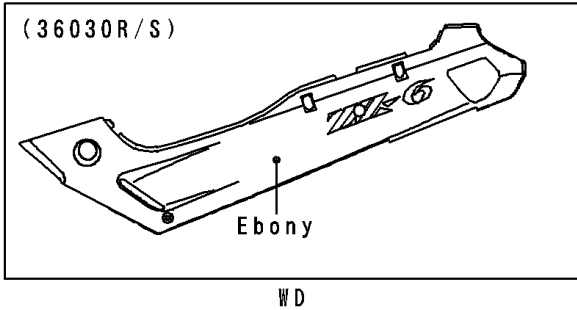

1994 Ninja® ZX™ -6 PARTS DIAGRAM

Side Covers/Chain Cover(ZX600-E2)

F2610A

1994 Ninja® ZX™ -6 PARTS LIST

Side Covers/Chain Cover(ZX600-E2)

ITEM NAME	PART NUMBER	QUANTITY
CASE-CHAIN (Ref # 36014)	36014-1187	1
COVER-SIDE,LH,EBONY (Ref # 36030R)	36030-5317-H8	1
COVER-SIDE,RH,EBONY (Ref # 36030S)	36030-5318-H8	1
SCREW-CSK-CROS,6X20 (Ref # 221)	221E0620	4
HOOK-ASSY,TOOL BOX (Ref # 53045)	53045-1053	4
SCREW,6X20 (Ref # 92009)	92009-1298	2
SCREW,6X10 (Ref # 92009A)	92009-1402	2
SCREW,5X14 (Ref # 92009B)	92009-1653	2
SCREW,5X20 (Ref # 92009C)	92009-1656	4
WASHER,NYLON,5.3X11.5X1.5 (Ref # 92022)	92022-1521	6
WASHER,6.5X16X1.0 (Ref # 92022A)	92022-1654	2
GROMMET (Ref # 92071)	92071-056	2
DAMPER,ROPE HOOK (Ref # 92160)	92160-1042	4
COVER-SIDE,LH,GREEN/WHITE (Ref # 36030T)	36030-5319-CK	1
COVER-SIDE,LH,GREEN/WHITE (Ref # 36030U)	36030-5319-87	1
COVER-SIDE,RH,GREEN/WHITE (Ref # 36030V)	36030-5320-CK	1
COVER-SIDE,RH,GREEN/WHITE (Ref # 36030W)	36030-5320-87	1