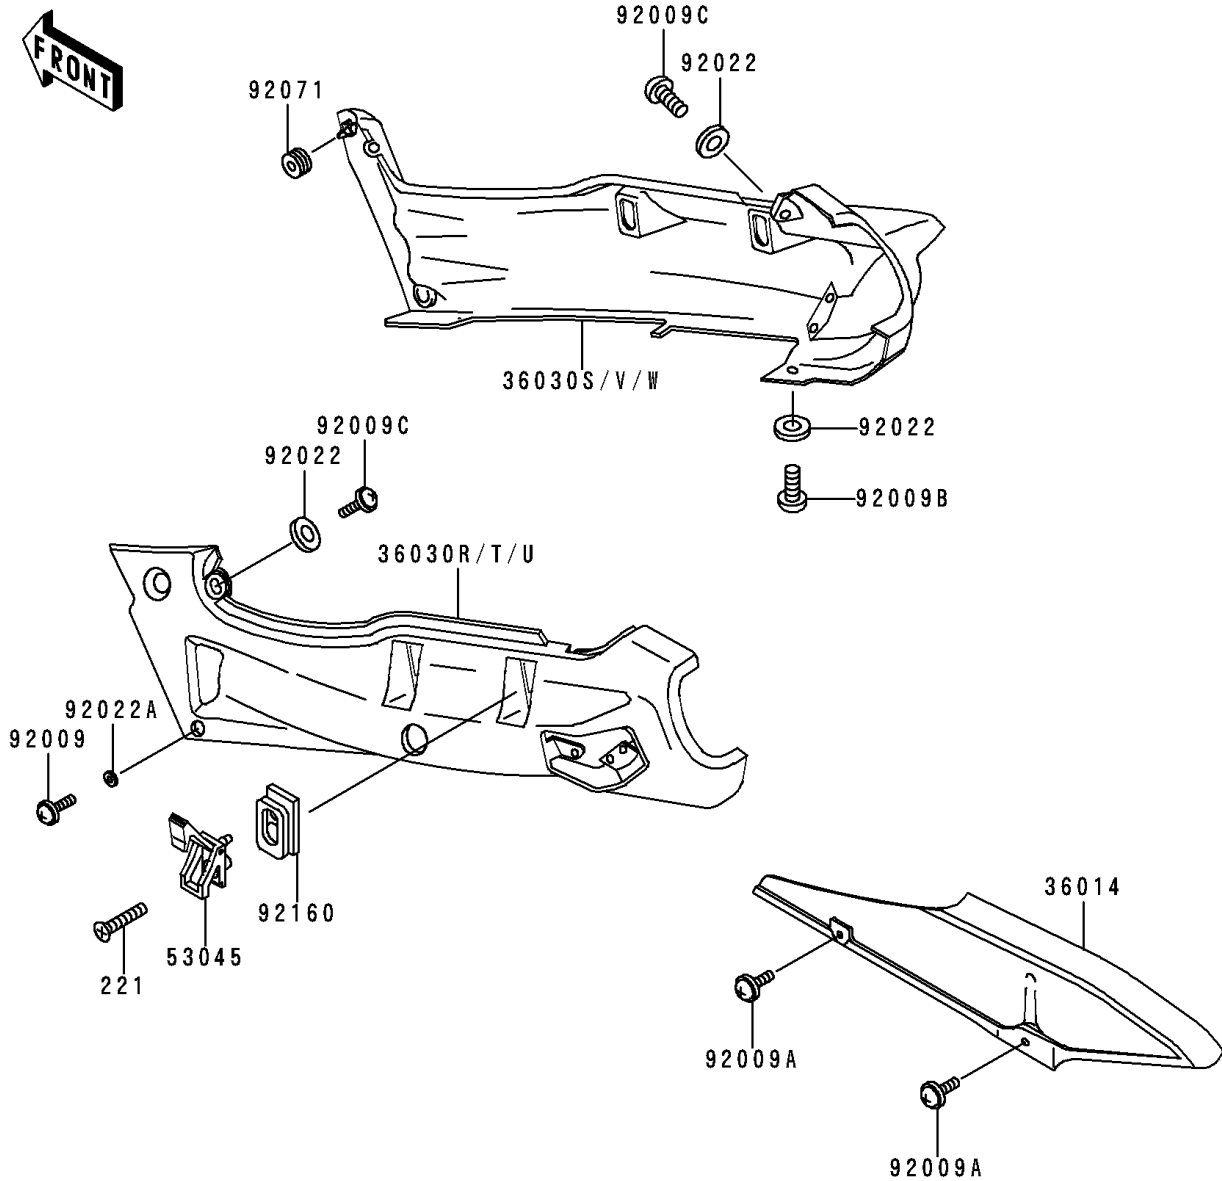

1994 Ninja® ZX™ -6 PARTS DIAGRAM

Side Covers/Chain Cover(ZX600-E2)

F2610A

1994 Ninja® ZX™ -6 PARTS LIST

Side Covers/Chain Cover(ZX600-E2)

ITEM NAME	PART NUMBER	QUANTITY
CASE-CHAIN (Ref # 36014)	36014-1187	1
COVER-SIDE,LH,EBONY (Ref # 36030R)	36030-5317-H8	1
COVER-SIDE,RH,EBONY (Ref # 36030S)	36030-5318-H8	1
SCREW-CSK-CROS,6X20 (Ref # 221)	221E0620	4
HOOK-ASSY,TOOL BOX (Ref # 53045)	53045-1053	4
SCREW,6X20 (Ref # 92009)	92009-1298	2
SCREW,6X10 (Ref # 92009A)	92009-1402	2
SCREW,5X14 (Ref # 92009B)	92009-1653	2
SCREW,5X20 (Ref # 92009C)	92009-1656	4
WASHER,NYLON,5.3X11.5X1.5 (Ref # 92022)	92022-1521	6
WASHER,6.5X16X1.0 (Ref # 92022A)	92022-1654	2
GROMMET (Ref # 92071)	92071-056	2
DAMPER,ROPE HOOK (Ref # 92160)	92160-1042	4
COVER-SIDE,LH,GREEN/WHITE (Ref # 36030T)	36030-5319-CK	1
COVER-SIDE,LH,GREEN/WHITE (Ref # 36030U)	36030-5319-87	1
COVER-SIDE,RH,GREEN/WHITE (Ref # 36030V)	36030-5320-CK	1
COVER-SIDE,RH,GREEN/WHITE (Ref # 36030W)	36030-5320-87	1