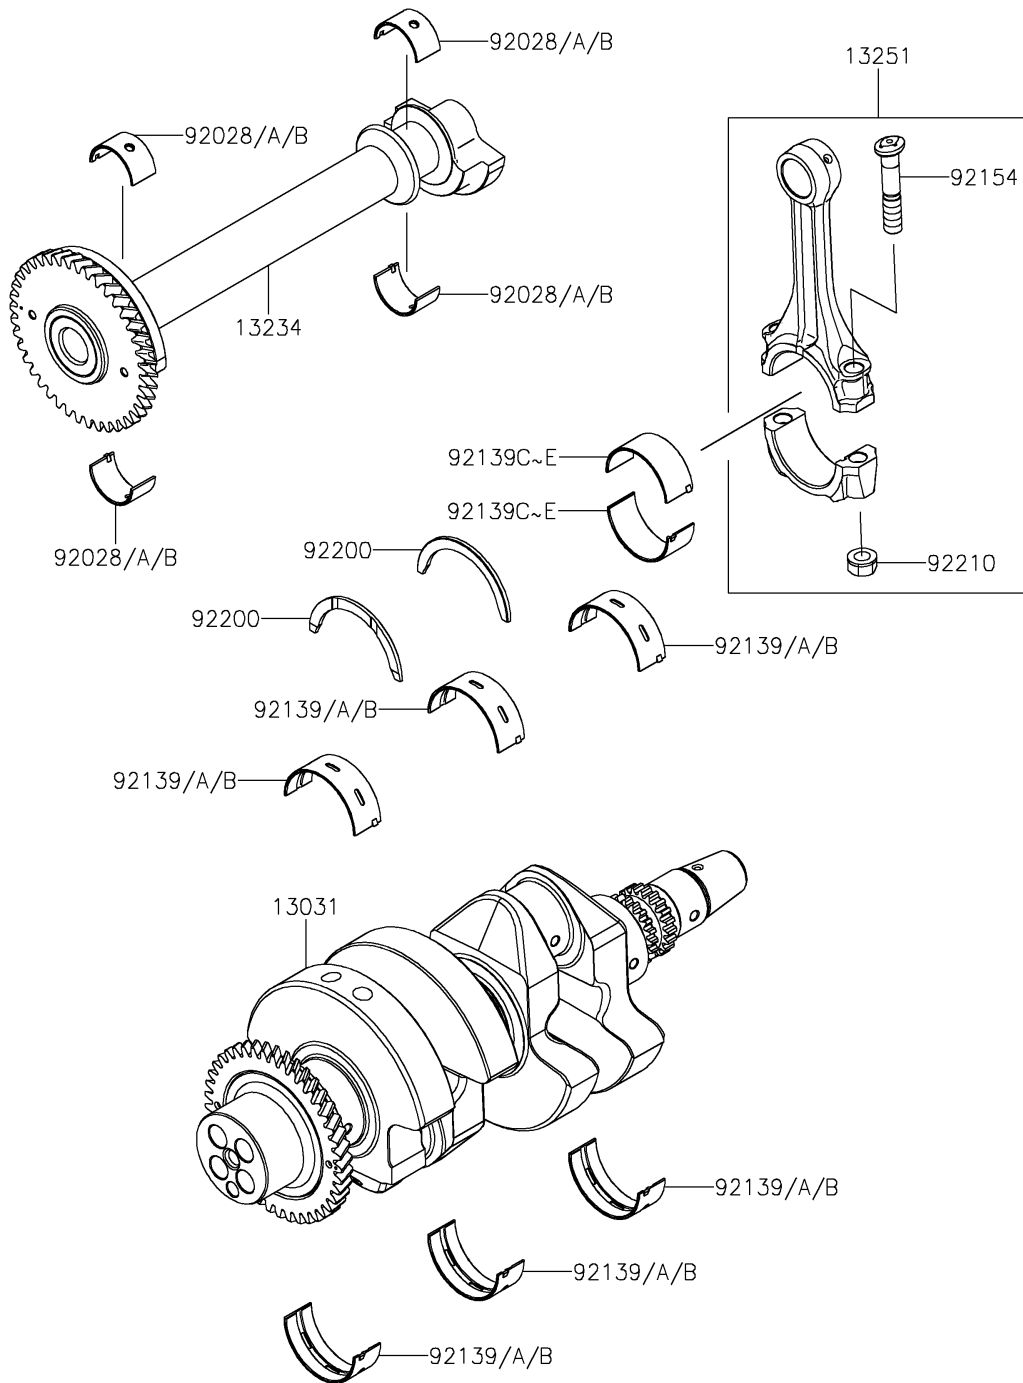

# 2025 TERYX KRX® 1000 BLACKOUT EDITION PARTS DIAGRAM

Crankshaft

E1321

## 2025 TERYX KRX® 1000 BLACKOUT EDITION PARTS LIST

### Crankshaft

ITEM NAME	PART NUMBER	QUANTITY
CRANKSHAFT-COMP (Ref # 13031)	13031-1554	1
SHAFT-COMP,BALANCER (Ref # 13234)	13234-0611	1
ROD-ASSY-CONNECTING,J (Ref # 13251)	13251-0749-JJ	2
BUSHING,BALANCER SHAFT,BLUE (Ref # 92028)	92028-1909	4
BUSHING,BALANCER SHAFT,BLACK (Ref # 92028A)	92028-1910	AR
BUSHING,BALANCER SHAFT,BROWN (Ref # 92028B)	92028-1911	AR
BUSHING,CRANKSHAFT,BLUE (Ref # 92139)	92139-0925	6
BUSHING,CRANKSHAFT,BLACK (Ref # 92139A)	92139-0926	AR
BUSHING,CRANKSHAFT,BROWN (Ref # 92139B)	92139-0927	AR
BUSHING,CONNECTING ROD,YELLOW (Ref # 92139C)	92139-0968	4
BUSHING,CONNECTING ROD,GREEN (Ref # 92139D)	92139-0969	AR
BUSHING,CONNECTING ROD,PURPLE (Ref # 92139E)	92139-0970	AR
BOLT,CONNECTING ROD (Ref # 92154)	92154-3911	4
WASHER,THRUST,T=2.5 (Ref # 92200)	92200-2242	2
NUT,FLANGED,9MM (Ref # 92210)	92210-1673	4