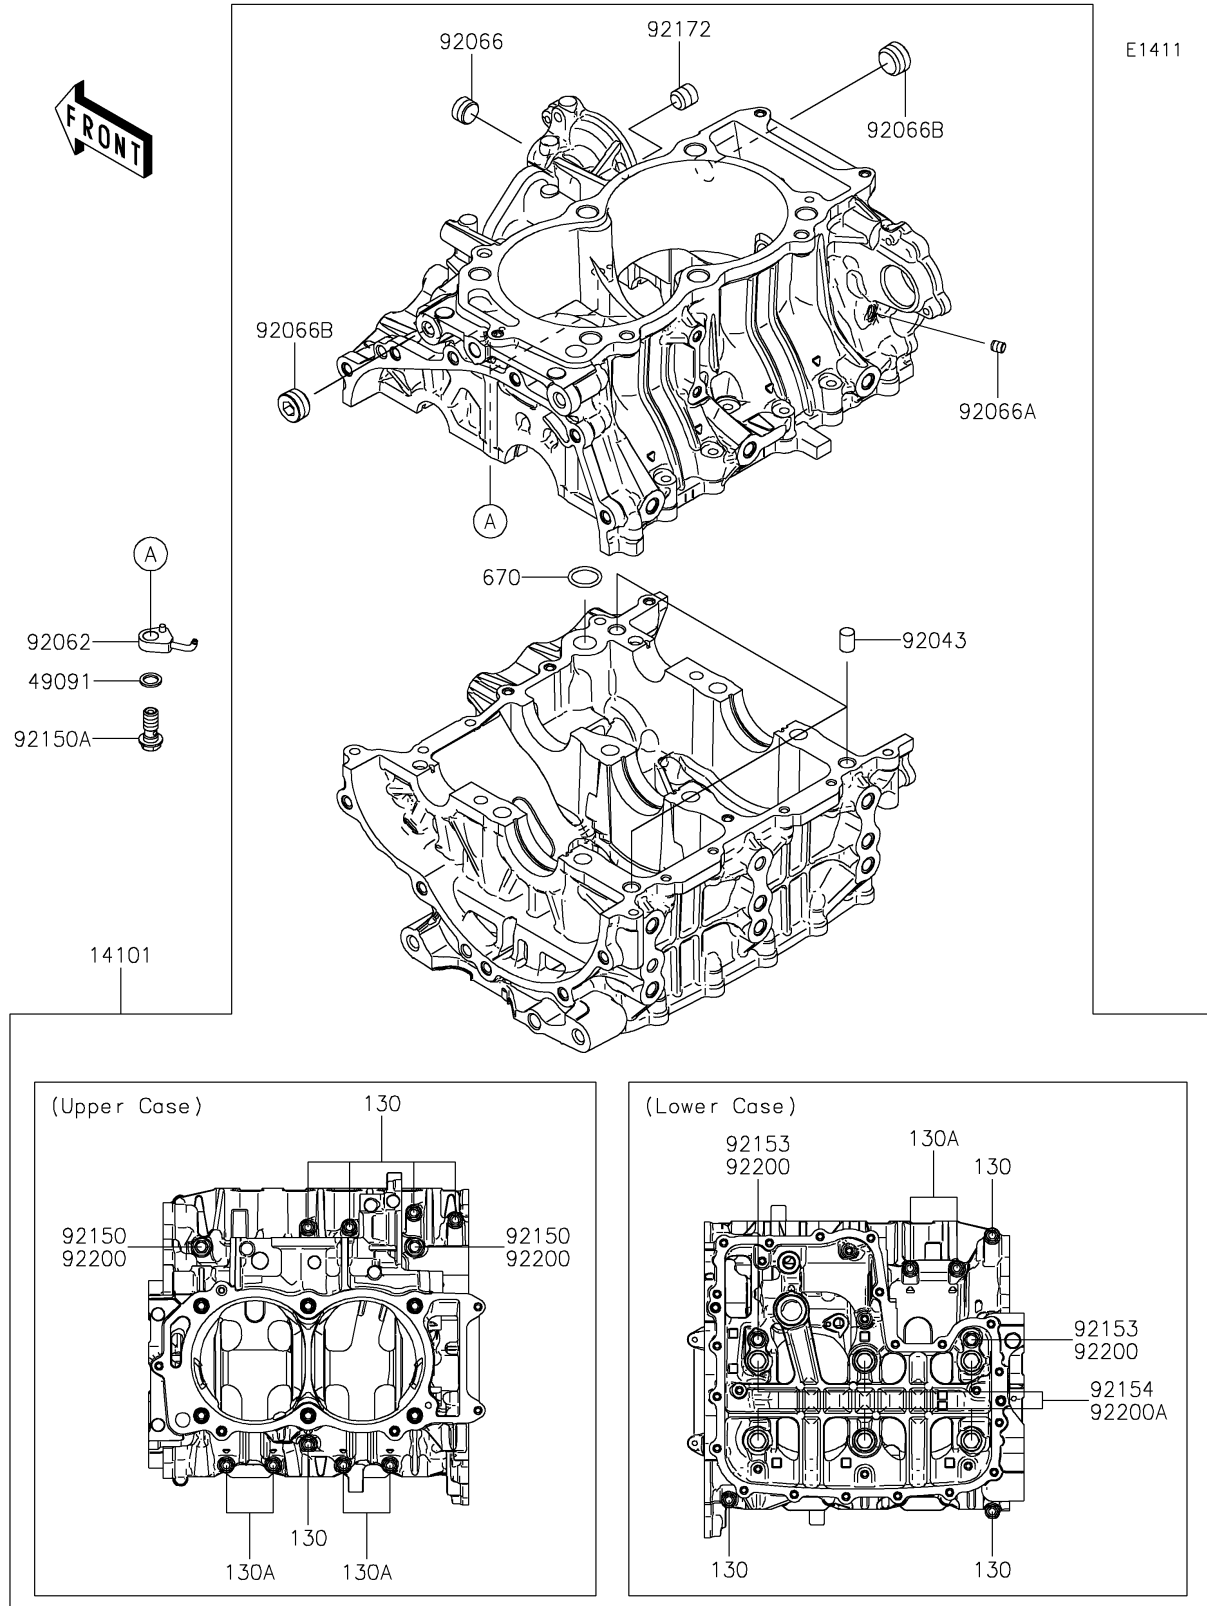

# 2025 Teryx KRX 1000 Blackout Edition PARTS DIAGRAM

Crankcase

# 2025 Teryx KRX 1000 Blackout Edition PARTS LIST

## Crankcase

ITEM NAME	PART NUMBER	QUANTITY
SET-CRANKCASE (Ref # 14101)	14101-0043	1
WASHER-SEAL,10.1X14.5X1.5 (Ref # 49091)	49091-0001	2
PIN,10X14 (Ref # 92043)	92043-1506	3
NOZZLE,OIL JET (Ref # 92062)	92062-0566	2
PLUG (Ref # 92066)	92066-0836	1
PLUG,OIL LINE,7.2X8 (Ref # 92066A)	92066-1012	1
PLUG (Ref # 92066B)	92066-3779	2
BOLT,8X70 (Ref # 92150)	92150-1483	2
BOLT,BANJO,10X23 (Ref # 92150A)	92150-1641	2
BOLT,FLANGED,8X90 (Ref # 92153)	92153-1632	2
BOLT (Ref # 92154)	92154-3912	6
SCREW (Ref # 92172)	92172-1266	1
WASHER,8.2X16X1.6 (Ref # 92200)	92200-0047	4
WASHER,11.5X20.5X3.2 (Ref # 92200A)	92200-0727	6
BOLT-FLANGED,6X55 (Ref # 130)	130CA0655	8
BOLT-FLANGED,6X45 (Ref # 130A)	130CB0645	6
O RING,18MM (Ref # 670)	670D2018	1